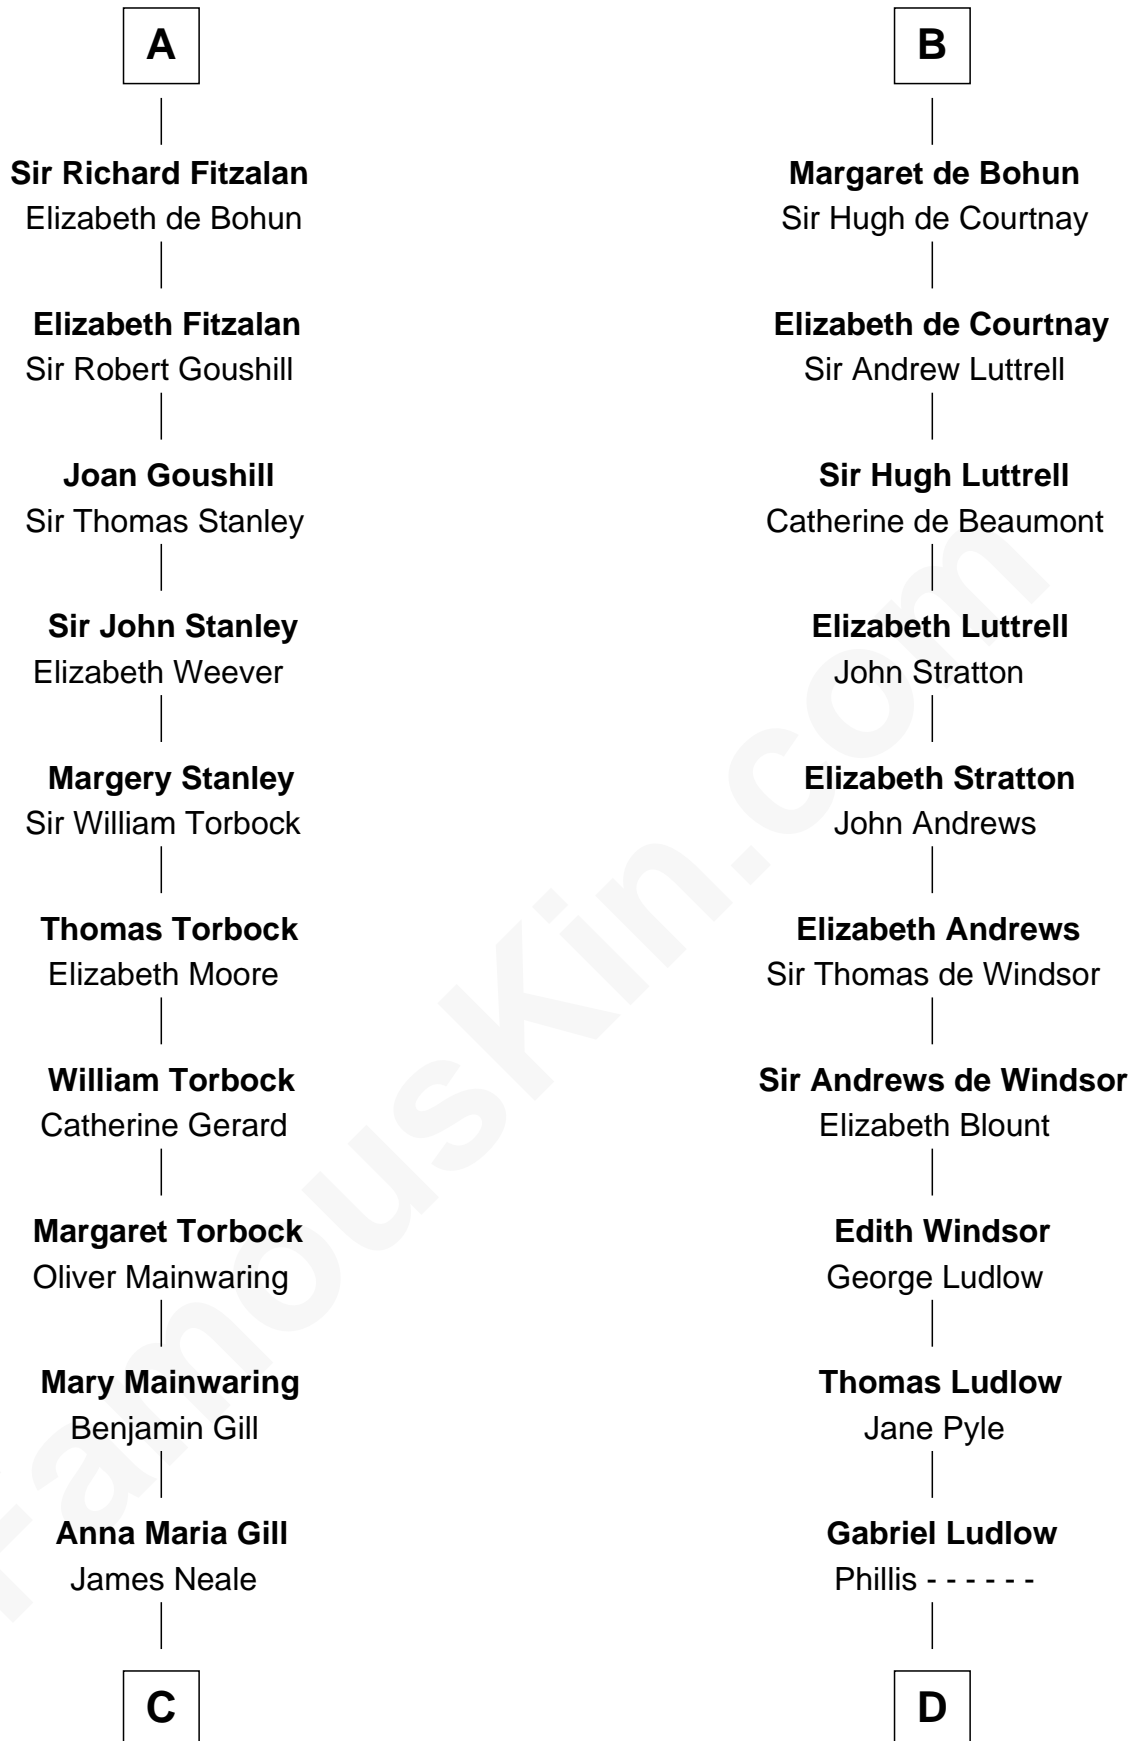

**FamousKin.com**  
**Relationship Chart of**  
**Charles Goldsborough**  
*16th Governor of Maryland*

**20th cousin 1 time removed of**

**Carter Braxton**  
*Signer of the Declaration of Independence*

**C**

**Henrietta Maria Neale**

Col. Philemon Lloyd

**Anna Maria Lloyd**

Richard Tilghman

**William Tilghman**

Margaret Lloyd

**Anna Maria Tilghman**

Charles Goldsborough

**Charles Goldsborough**

*16th Governor of Maryland*

**D**

**Sarah Ludlow**

Col. John Carter

**Col. Robert Carter**

Elizabeth Landon

**Mary Carter**

George Braxton

**Carter Braxton**

*Signer of Declaration of Independence*