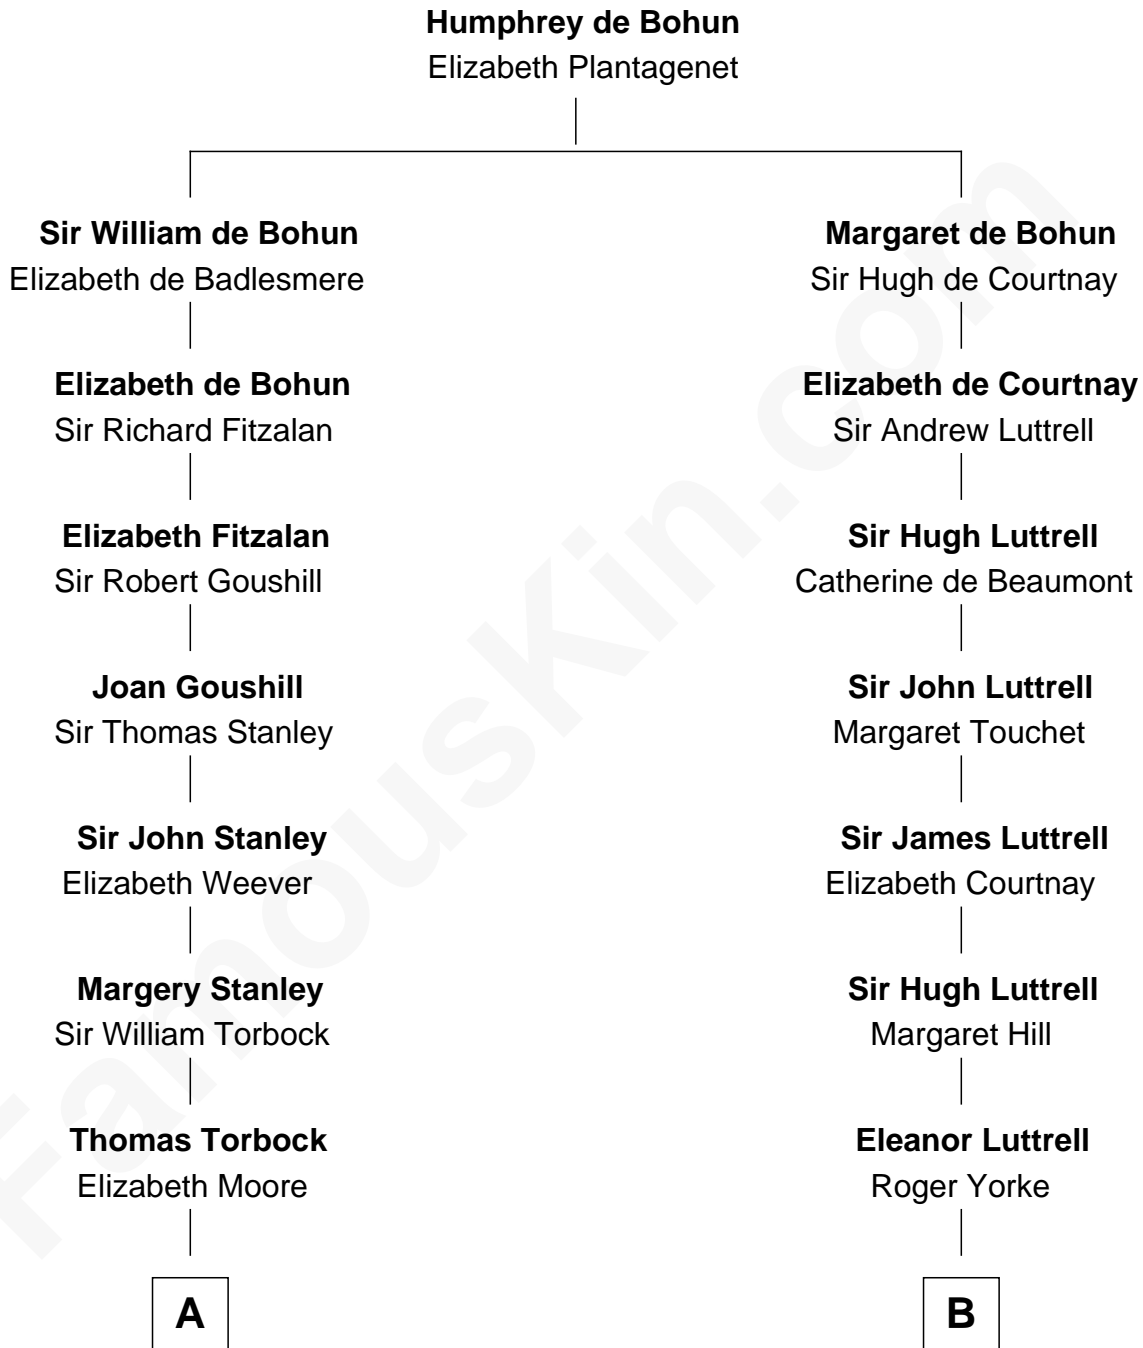

FamousKin.com
Relationship Chart of
Charles Goldsborough
16th Governor of Maryland

15th cousin 6 times removed of
Marie-Chantal Miller
Crown Princess of Greece

C

George H. Appleton

Mary Helen Edson

Blanche Louise Appleton

Ellis John Springer Miller

Ellis Warren Appleton Miller

Sophia June Squarebriggs

Robert Warren Miller

Marie Clara Pesantes

Marie-Chantal Miller

Crown Princess of Greece