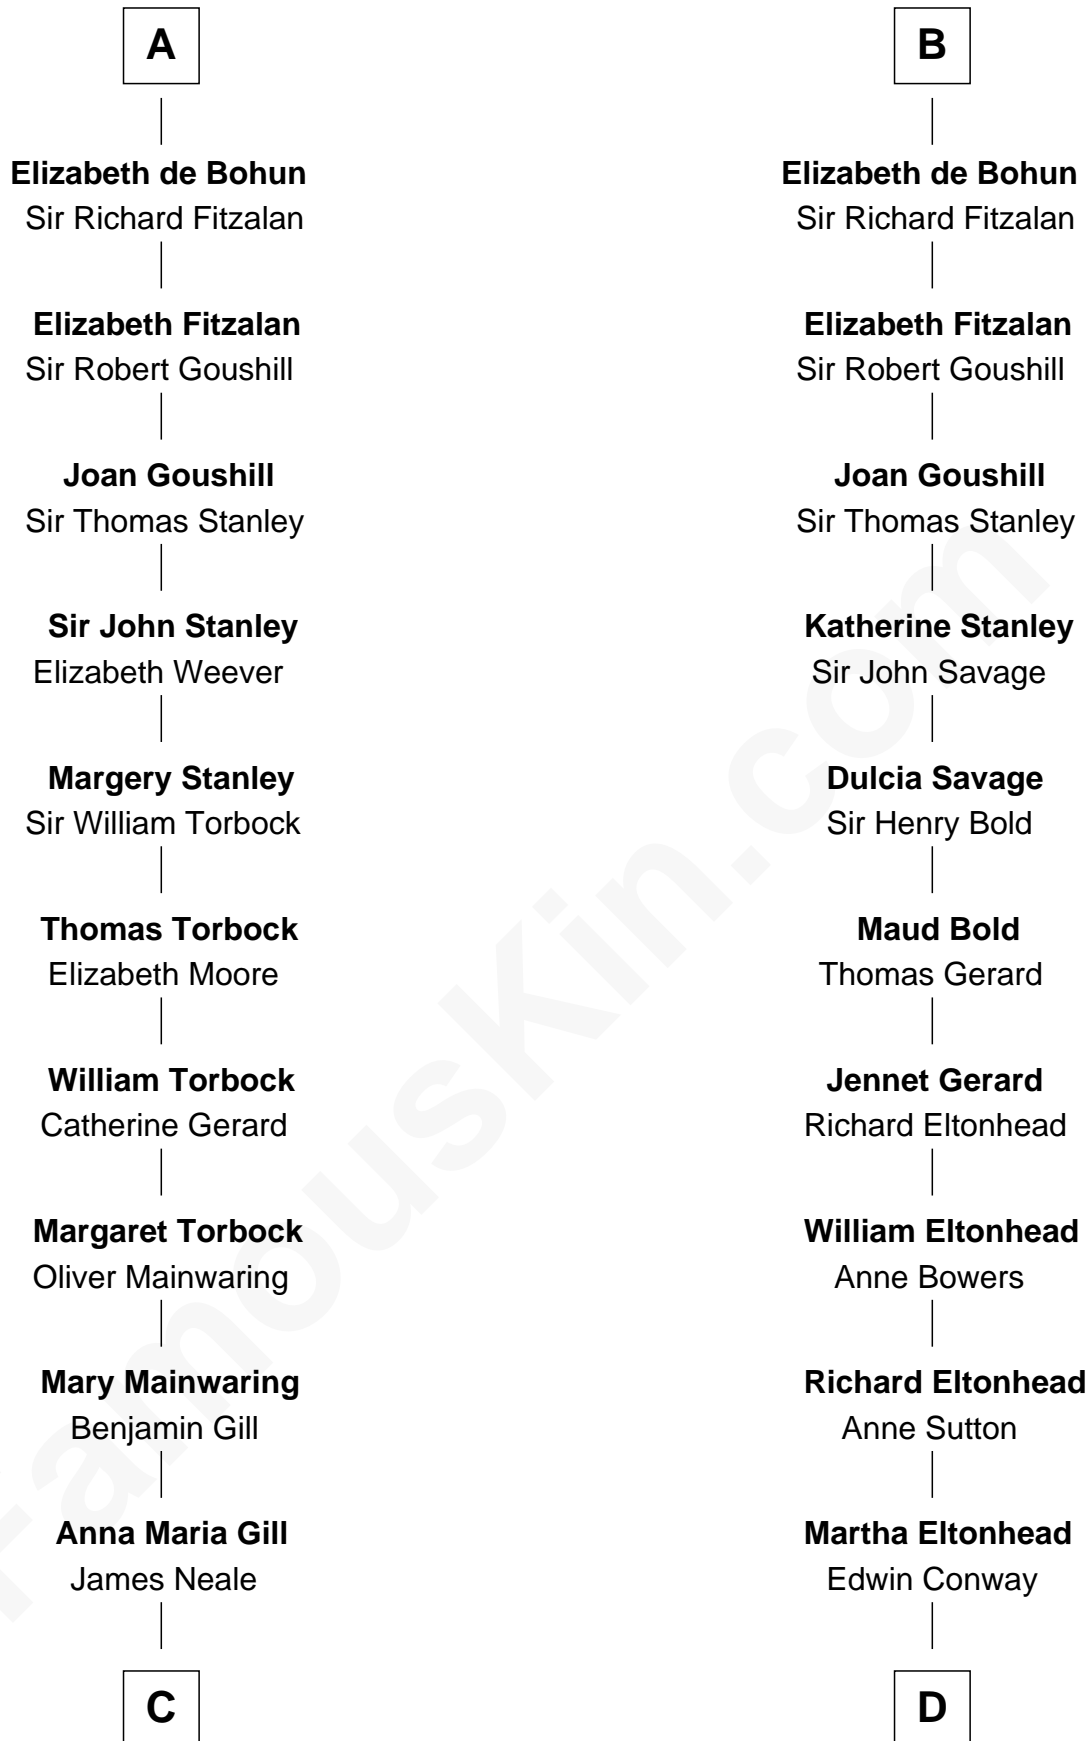

FamousKin.com
Relationship Chart of
Charles Goldsborough
16th Governor of Maryland

20th cousin 1 time removed of
James Madison
4th U.S. President

C

Henrietta Maria Neale

Col. Philemon Lloyd

Anna Maria Lloyd

Richard Tilghman

William Tilghman

Margaret Lloyd

Anna Maria Tilghman

Charles Goldsborough

Charles Goldsborough

16th Governor of Maryland

D