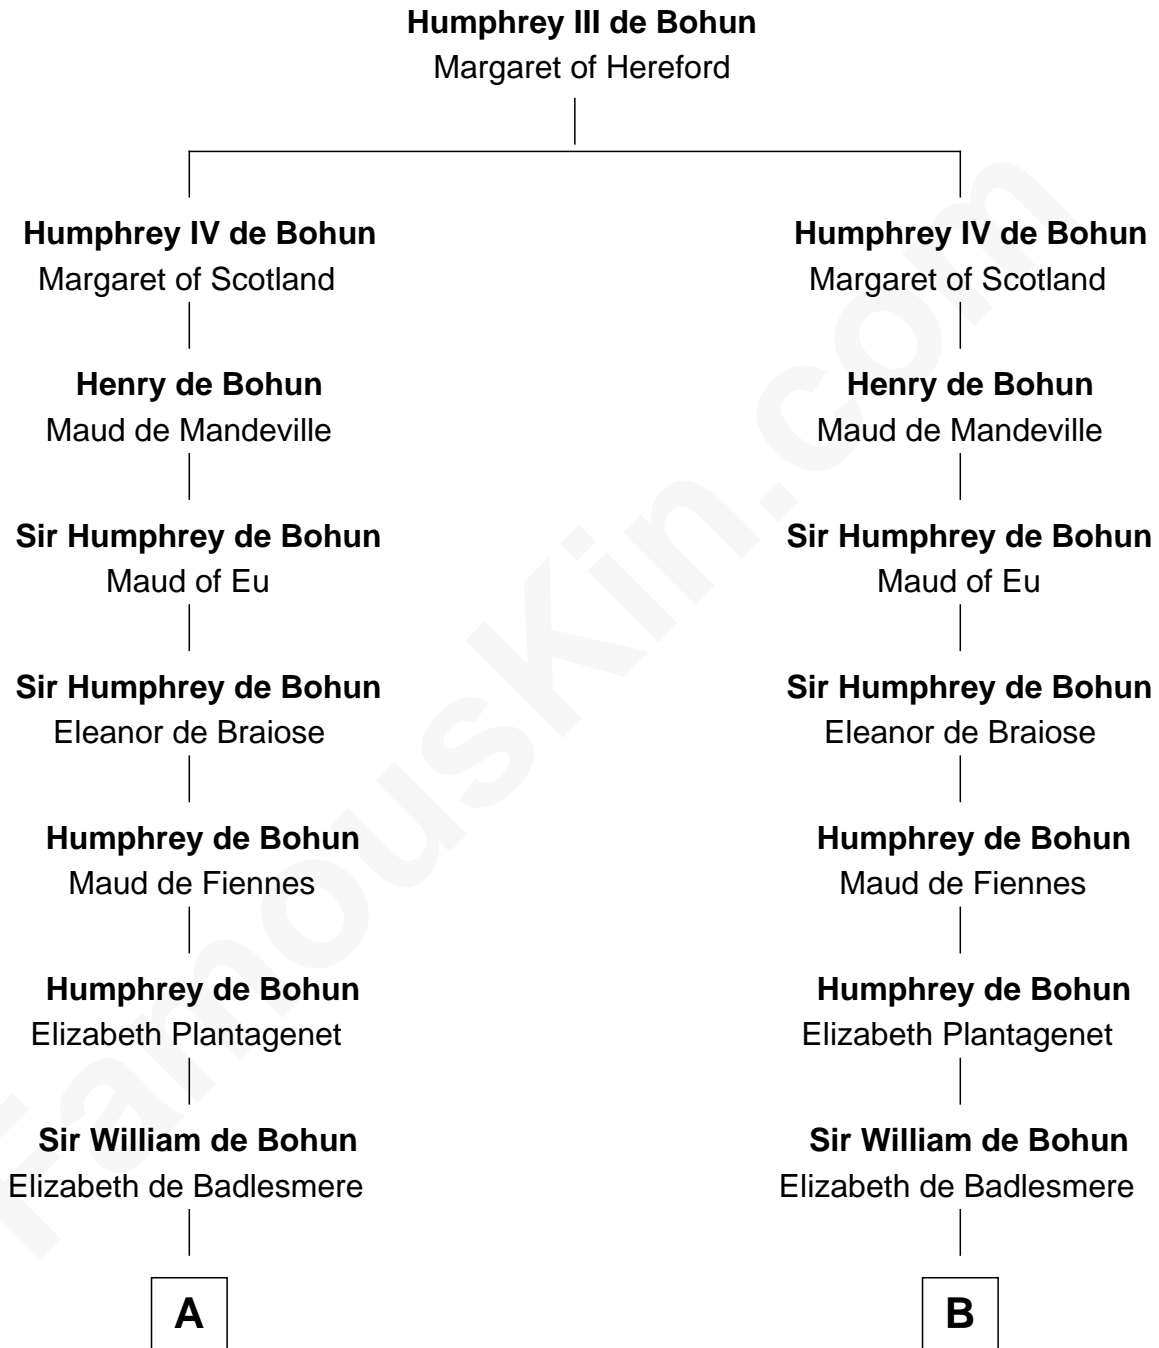

FamousKin.com
Relationship Chart of
Charles Goldsborough
16th Governor of Maryland

20th cousin 1 time removed of
James Madison
4th U.S. President

C

Henrietta Maria Neale

Col. Philemon Lloyd

Anna Maria Lloyd

Richard Tilghman

William Tilghman

Margaret Lloyd

Anna Maria Tilghman

Charles Goldsborough

Charles Goldsborough

16th Governor of Maryland

D