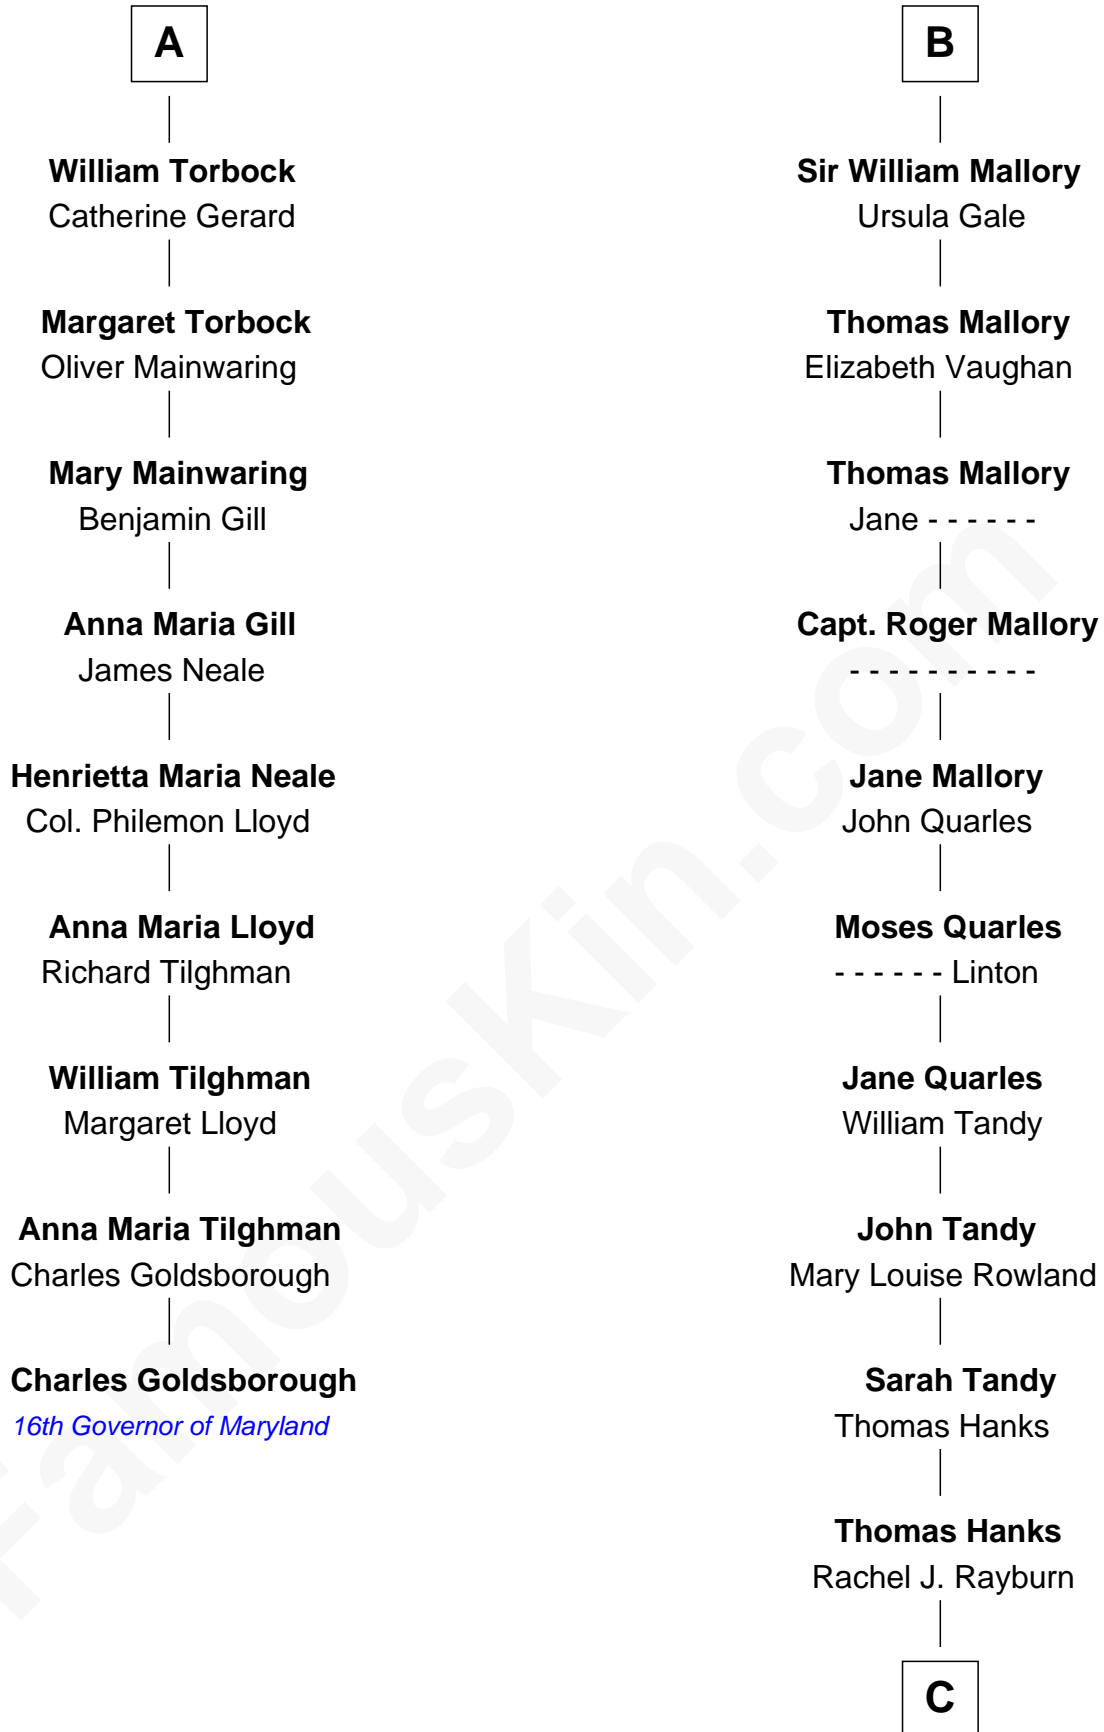

FamousKin.com
Relationship Chart of
Charles Goldsborough
16th Governor of Maryland

15th cousin 5 times removed of

Tom Hanks
Movie Actor

Edmund Fitzalan
 Alice de Warenne

Richard Fitzalan
 Eleanor Plantagenet

Aline Fitzalan
 Sir Roger le Strange

Sir Richard Fitzalan
 Elizabeth de Bohun

Lucy le Strange
 Sir William Willoughby

Elizabeth Fitzalan
 Sir Robert Goushill

Margery Willoughby
 Sir William FitzHugh

Joan Goushill
 Sir Thomas Stanley

Lora FitzHugh
 Sir John Constable

Sir John Stanley
 Elizabeth Weever

Joan Constable
 Sir William Mallory

Margery Stanley
 Sir William Torbock

Sir John Mallory
 Margaret Thwaites

Thomas Torbock
 Elizabeth Moore

Sir William Mallory
 Jane Norton

A

B

C

Daniel Boone Hanks
Mary Catherine Mefford

Ernest Buel Hanks
Gladys Hilda Ball

Amos Mefford Hanks
Janet Marylyn Frager

Tom Hanks
Movie Actor