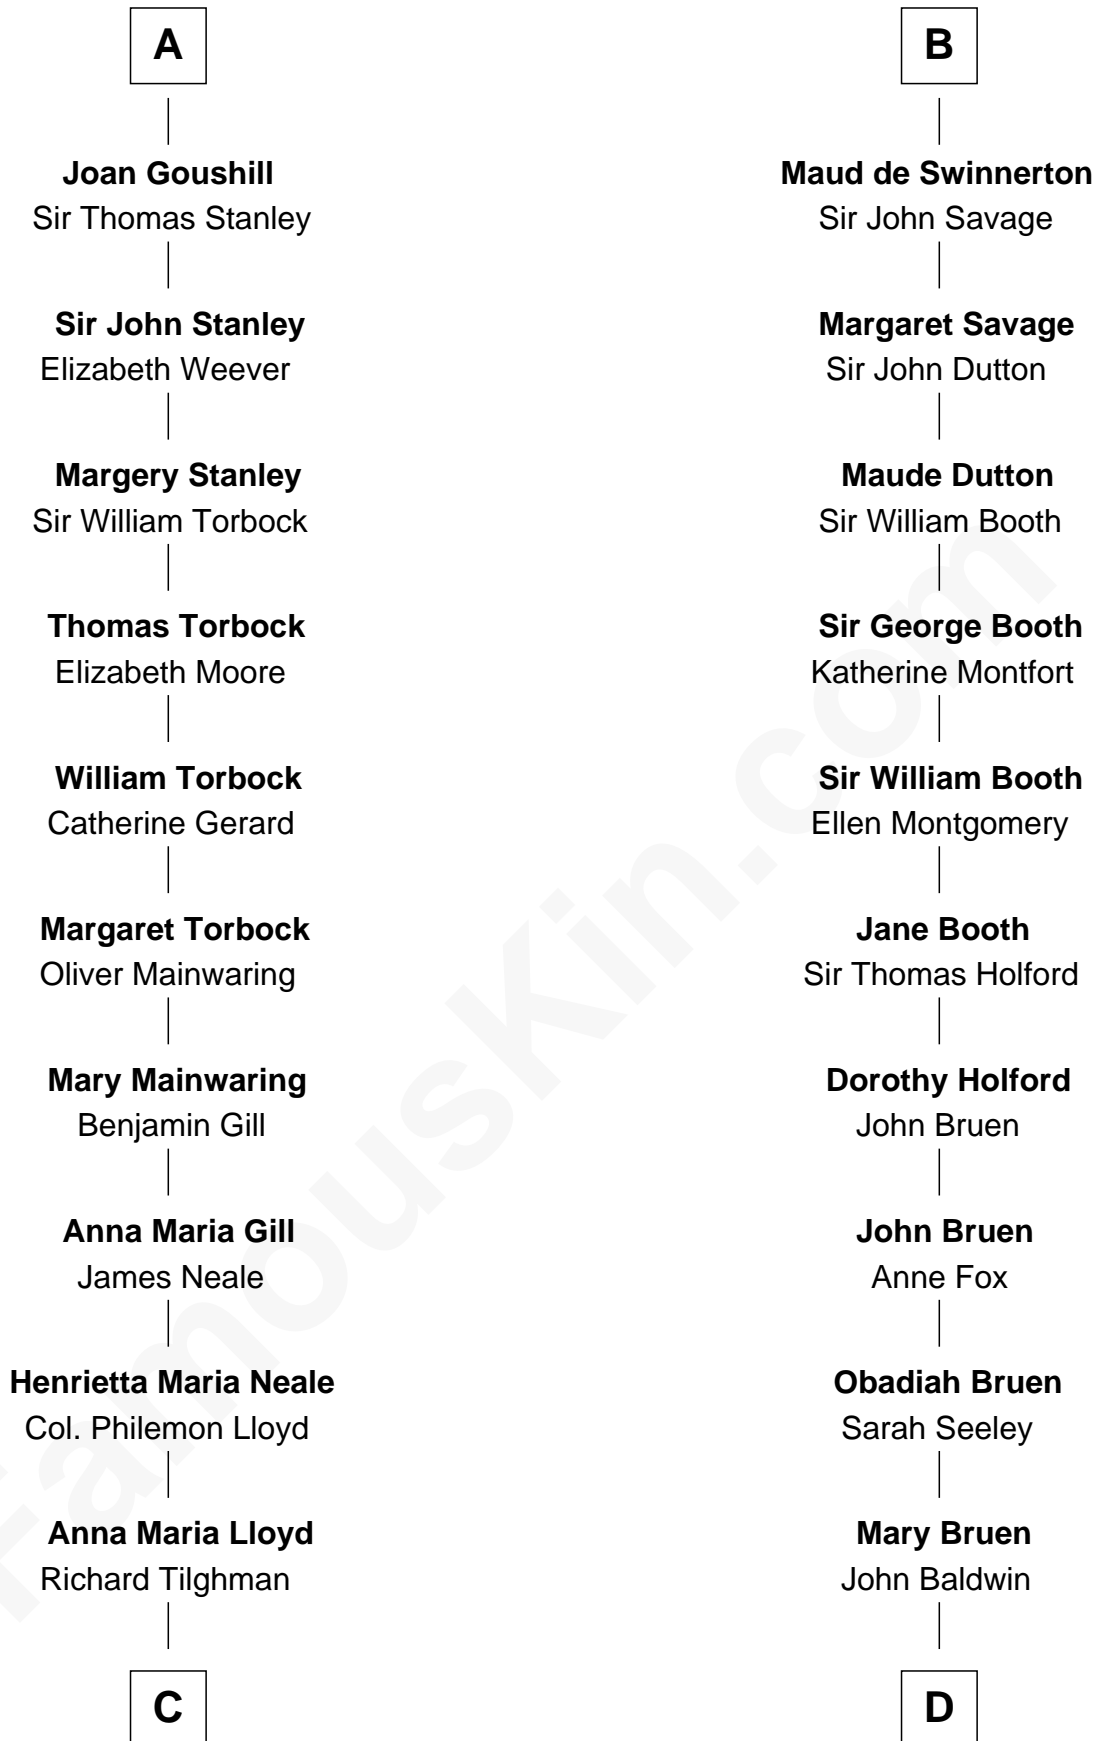

**FamousKin.com**  
**Relationship Chart of**  
**Charles Goldsborough**  
*16th Governor of Maryland*

**19th cousin 1 time removed of**  
**Abraham Baldwin**  
*Signer of the U.S. Constitution*

**C**

**William Tilghman**

Margaret Lloyd

**Anna Maria Tilghman**

Charles Goldsborough

**Charles Goldsborough**

*16th Governor of Maryland*

**D**

**Abigail Baldwin**

Samuel Baldwin

**Timothy Baldwin**

Bathsheba Stone

**Michael Baldwin**

Lucy Dudley

**Abraham Baldwin**

*Signer of the U.S. Constitution*

FamousKin.com