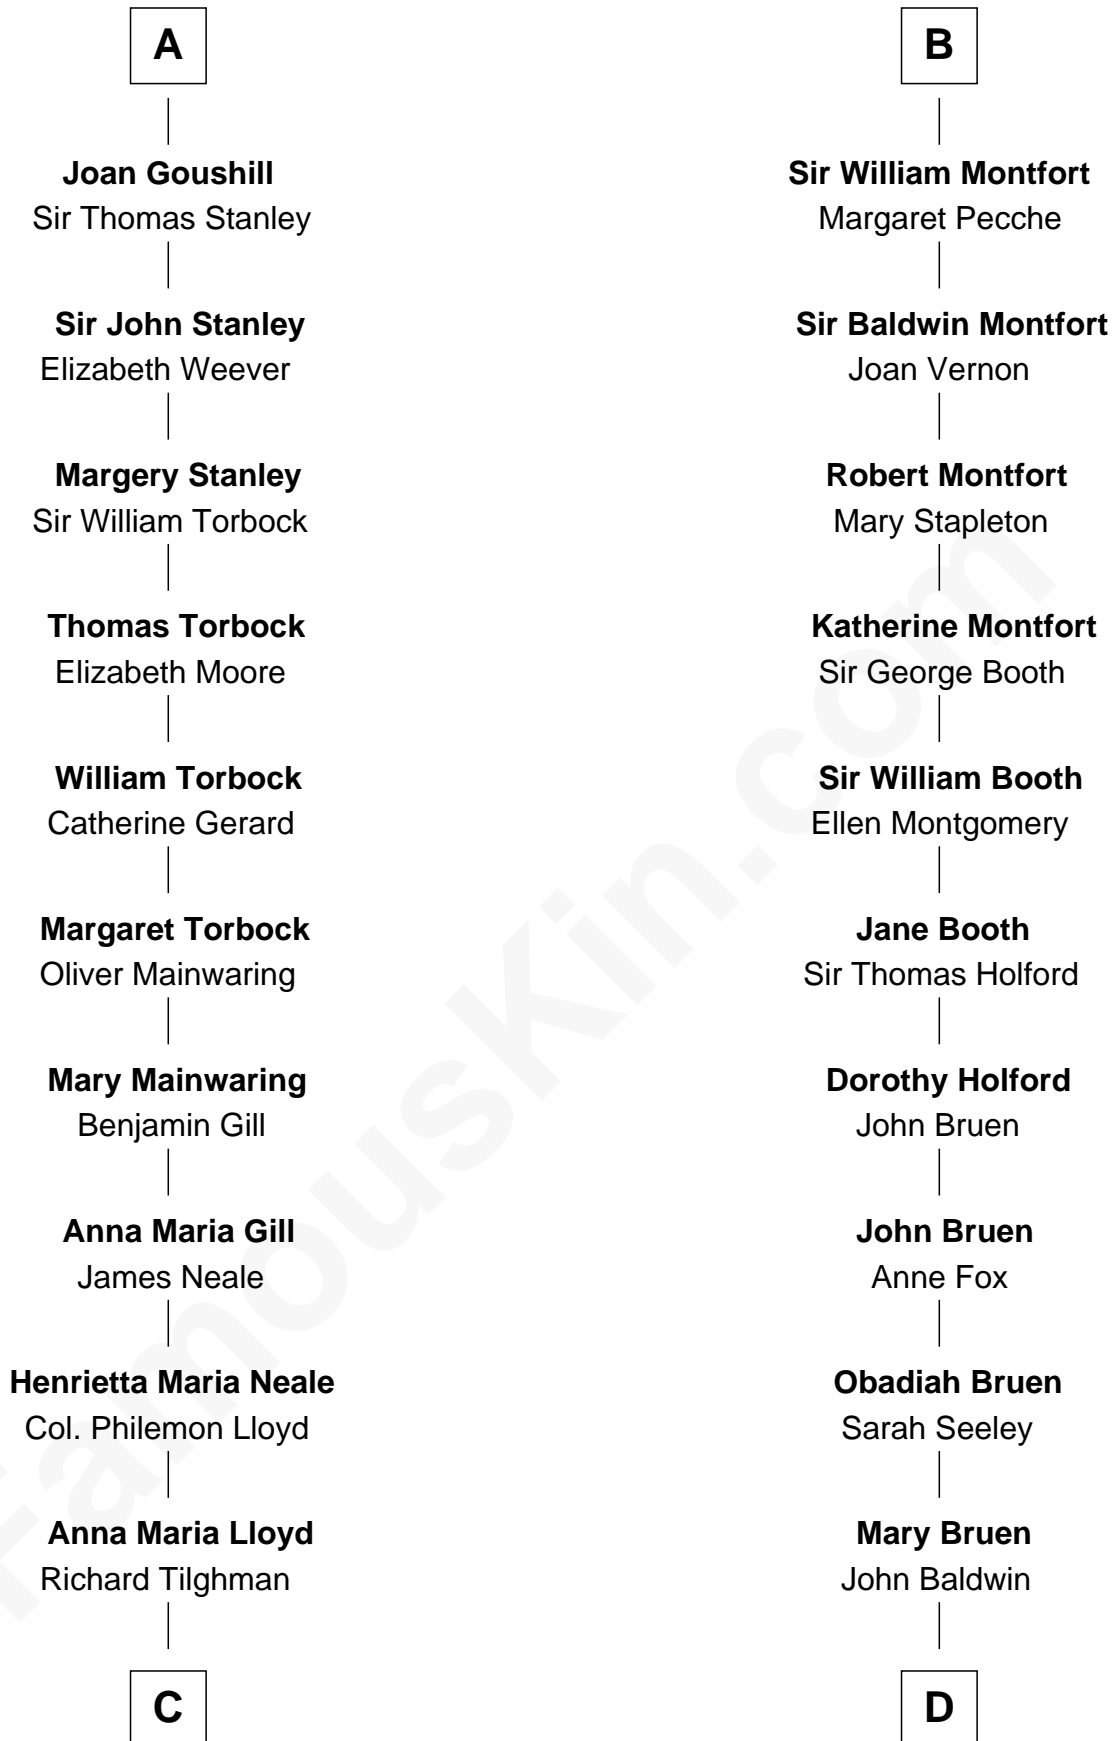

FamousKin.com
Relationship Chart of
Charles Goldsborough
16th Governor of Maryland

19th cousin 1 time removed of
Abraham Baldwin
Signer of the U.S. Constitution

C

William Tilghman

Margaret Lloyd

Anna Maria Tilghman

Charles Goldsborough

Charles Goldsborough

16th Governor of Maryland

D

Abigail Baldwin

Samuel Baldwin

Timothy Baldwin

Bathsheba Stone