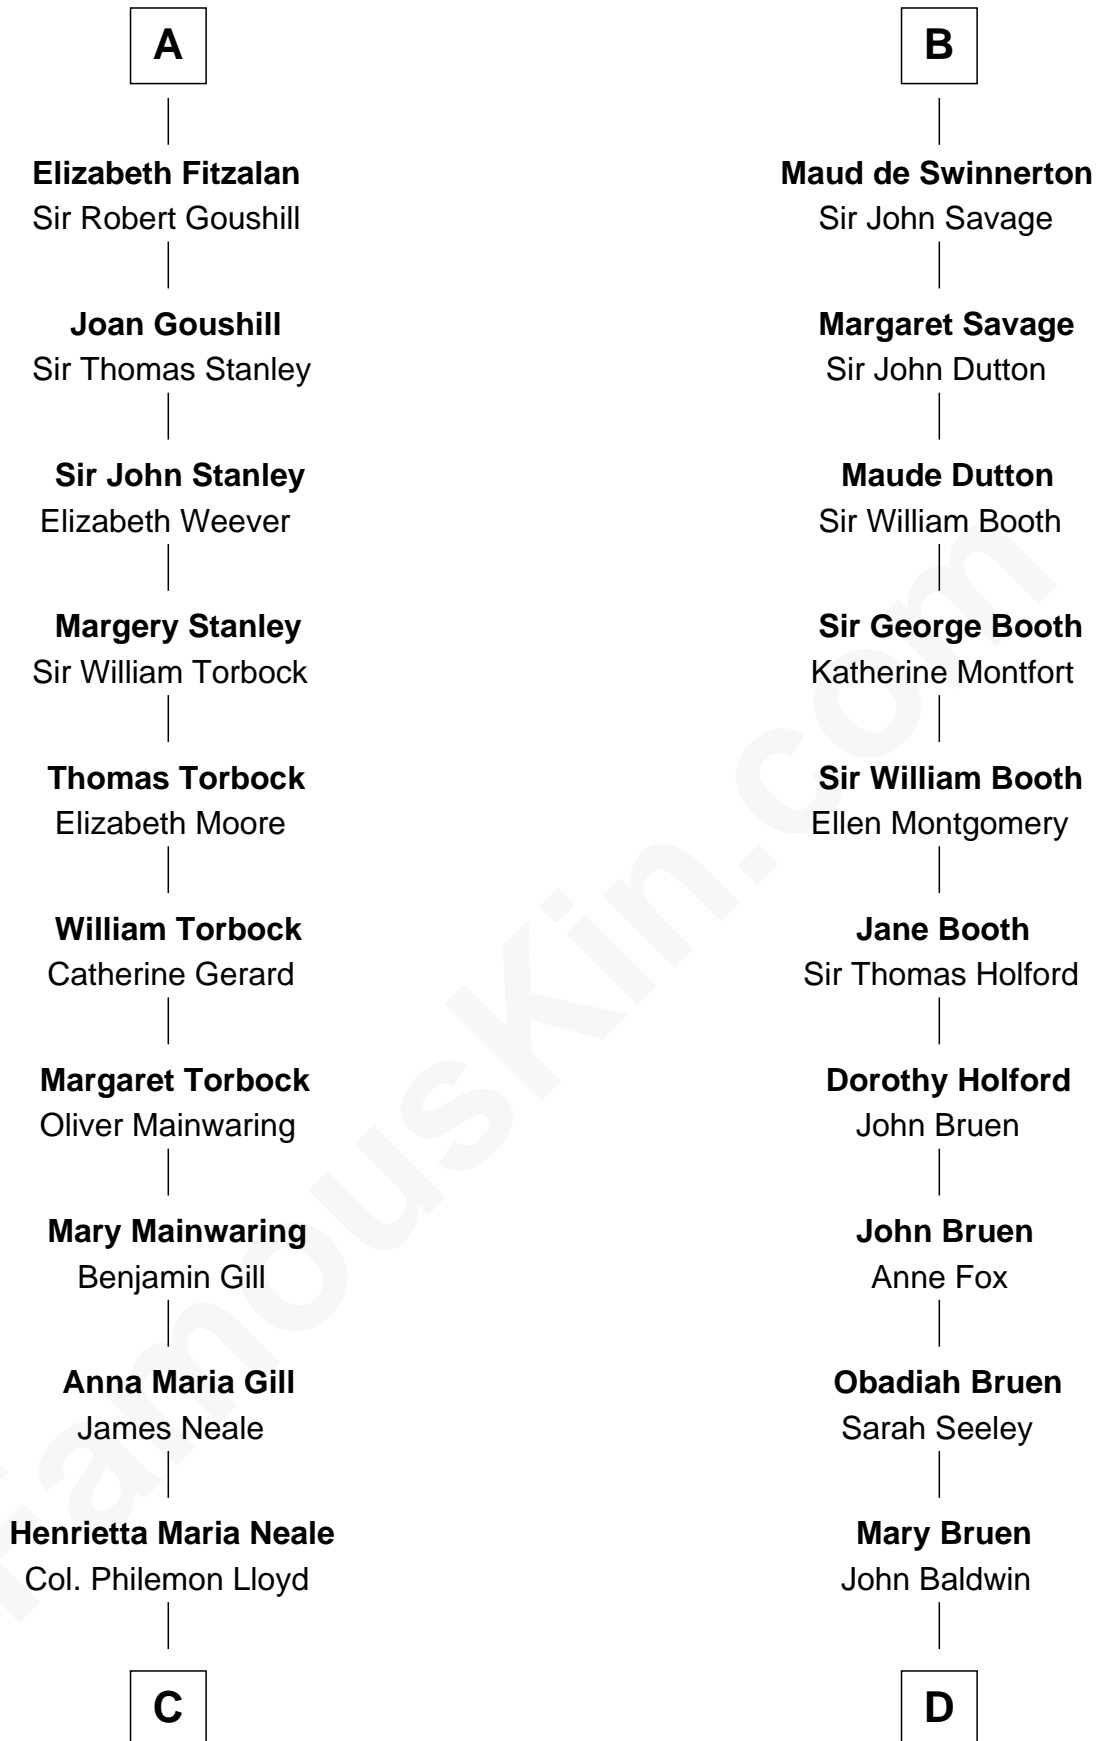

FamousKin.com Relationship Chart of

Charles Goldsborough

16th Governor of Maryland

20th cousin of

Abraham Baldwin

Signer of the U.S. Constitution

C

Anna Maria Lloyd

Richard Tilghman

William Tilghman

Margaret Lloyd

Anna Maria Tilghman

Charles Goldsborough

Charles Goldsborough

16th Governor of Maryland

D

Abigail Baldwin

Samuel Baldwin

Timothy Baldwin

Bathsheba Stone

Michael Baldwin

Lucy Dudley

Abraham Baldwin

Signer of the U.S. Constitution