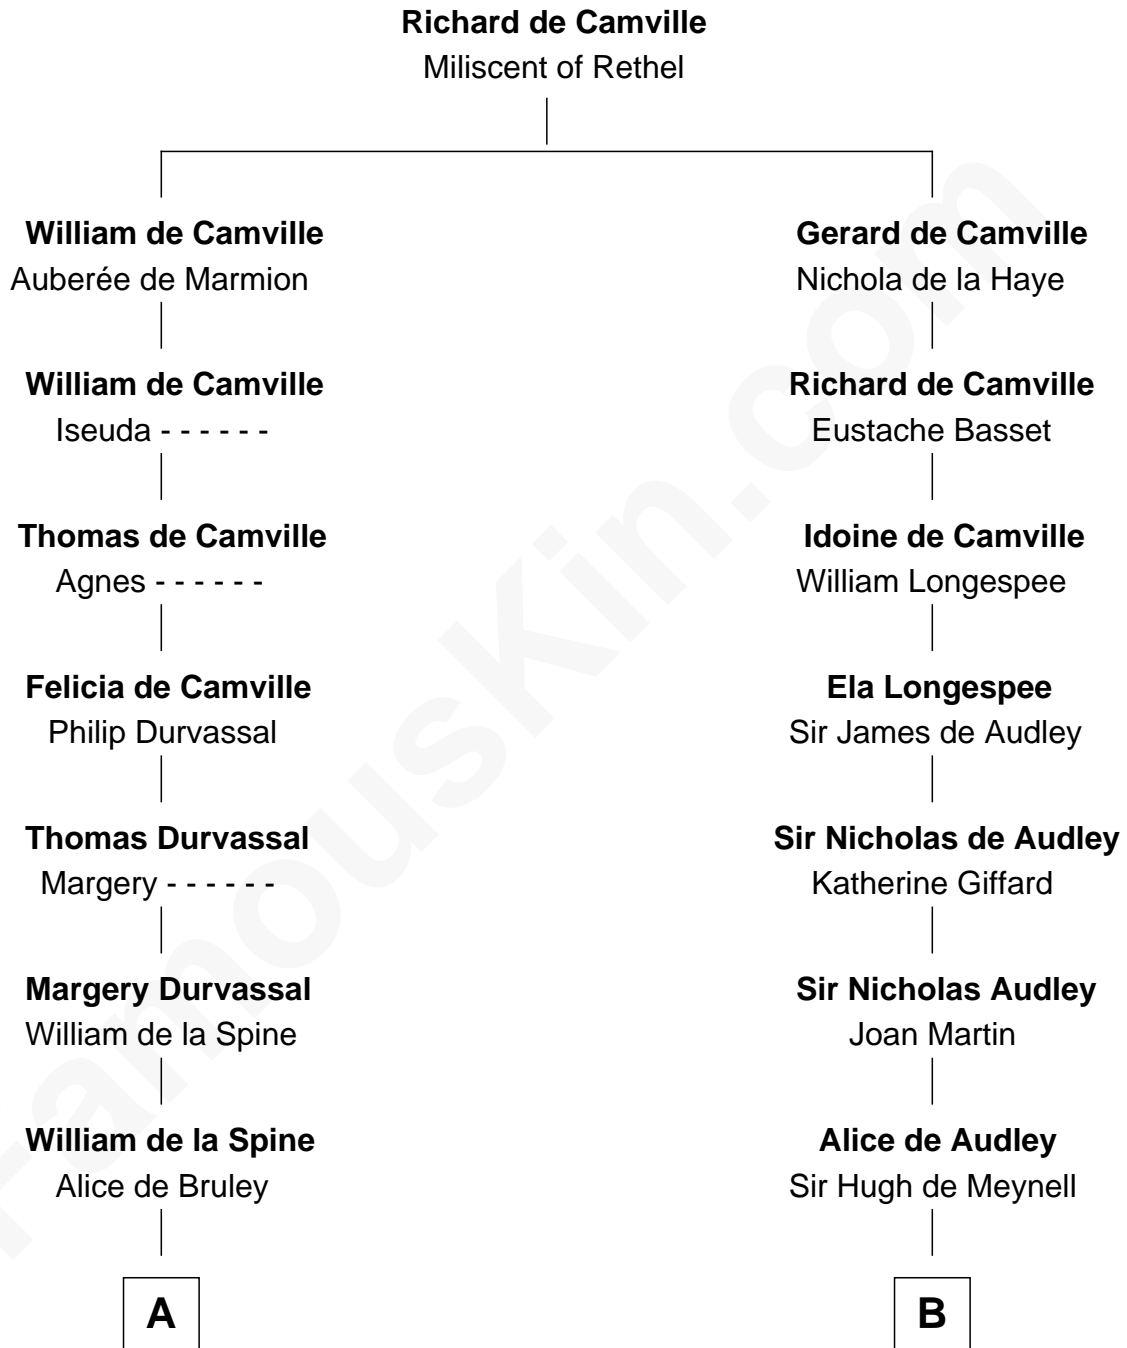

**FamousKin.com**  
**Relationship Chart of**  
**Charles Goldsborough**  
*16th Governor of Maryland*

**20th cousin 1 time removed of**  
**Charles Carroll**  
*Signer of the Declaration of Independence*

**C**

**Anna Maria Lloyd**

Richard Tilghman

**William Tilghman**

Margaret Lloyd

**Anna Maria Tilghman**

Charles Goldsborough

**Charles Goldsborough**

*16th Governor of Maryland*

**D**

**Jane Lowe**

Col. Henry Sewall

**Nicholas Sewall**

Susanna Burgess

**Jane Sewall**

Clement Brooke