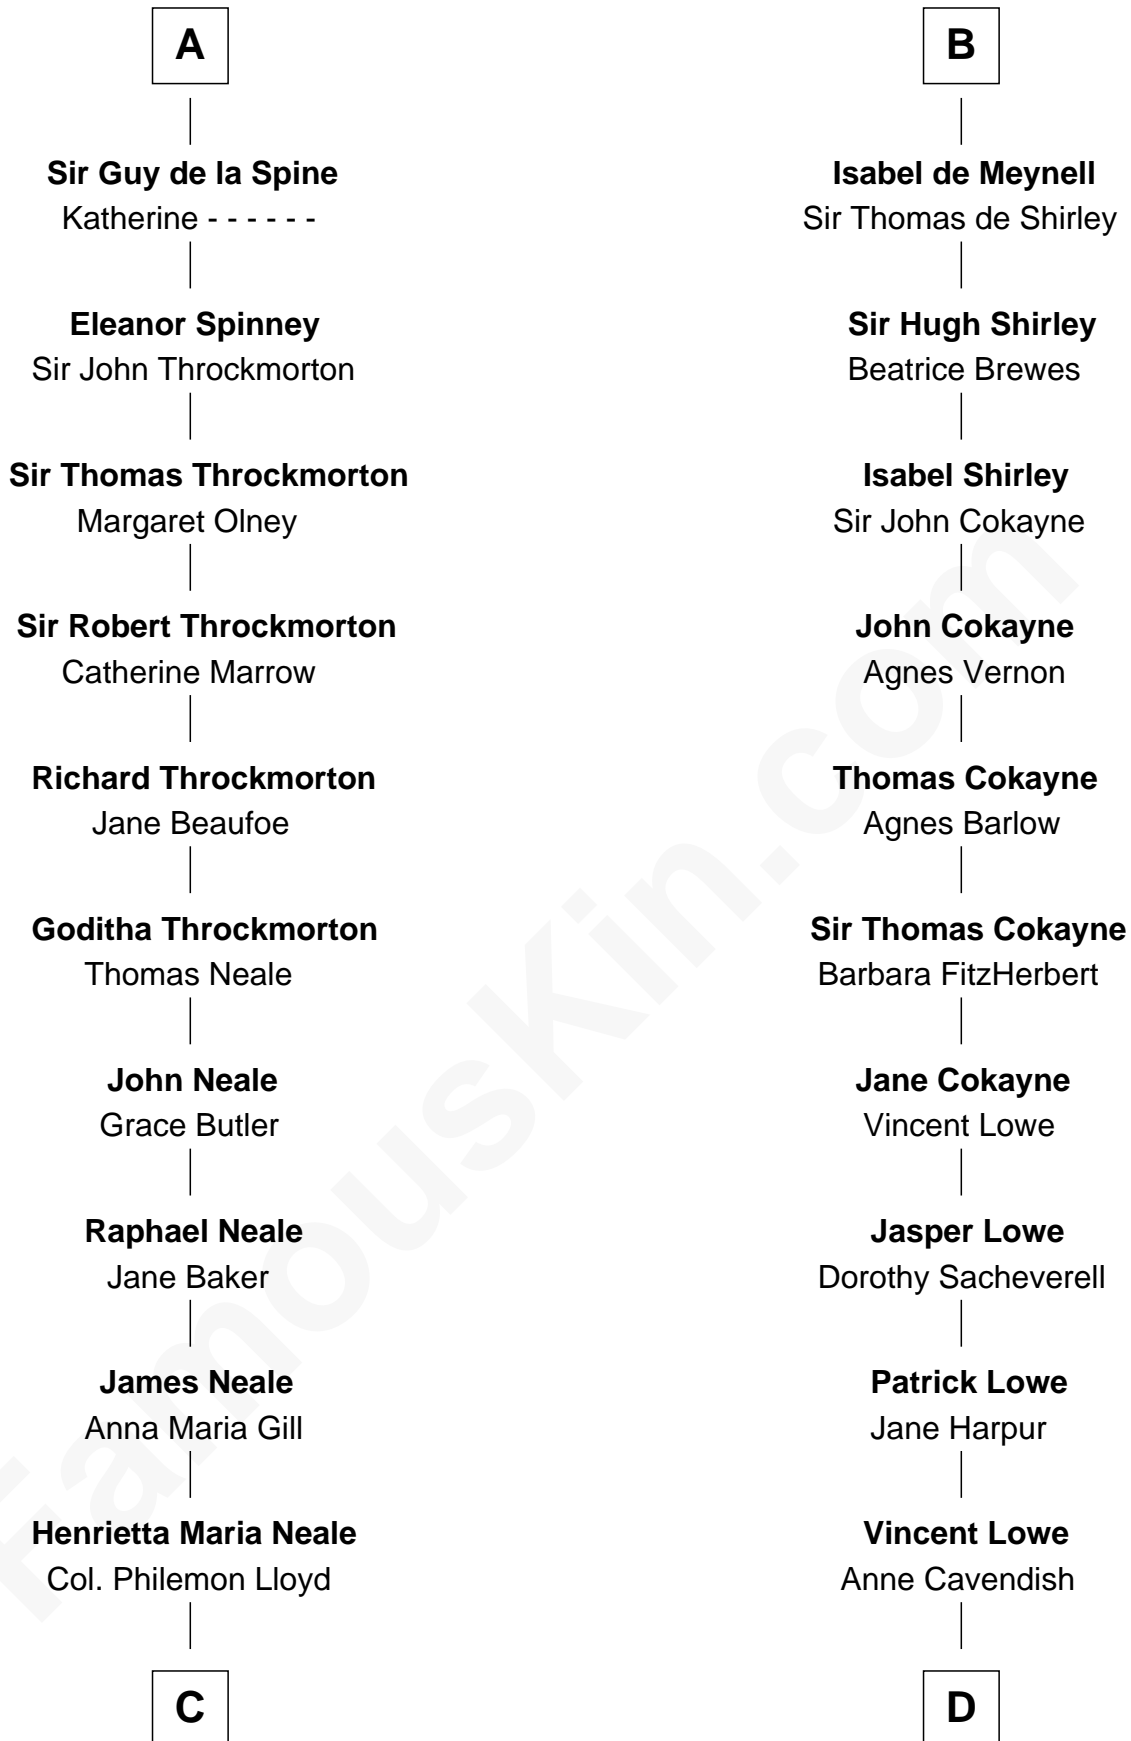

**FamousKin.com**  
**Relationship Chart of**  
**Charles Goldsborough**  
*16th Governor of Maryland*

**20th cousin 1 time removed of**  
**Charles Carroll**  
*Signer of the Declaration of Independence*

**C**

**Anna Maria Lloyd**

Richard Tilghman

**William Tilghman**

Margaret Lloyd

**Anna Maria Tilghman**

Charles Goldsborough

**Charles Goldsborough**

*16th Governor of Maryland*

**D**

**Jane Lowe**

Col. Henry Sewall

**Nicholas Sewall**

Susanna Burgess

**Jane Sewall**

Clement Brooke