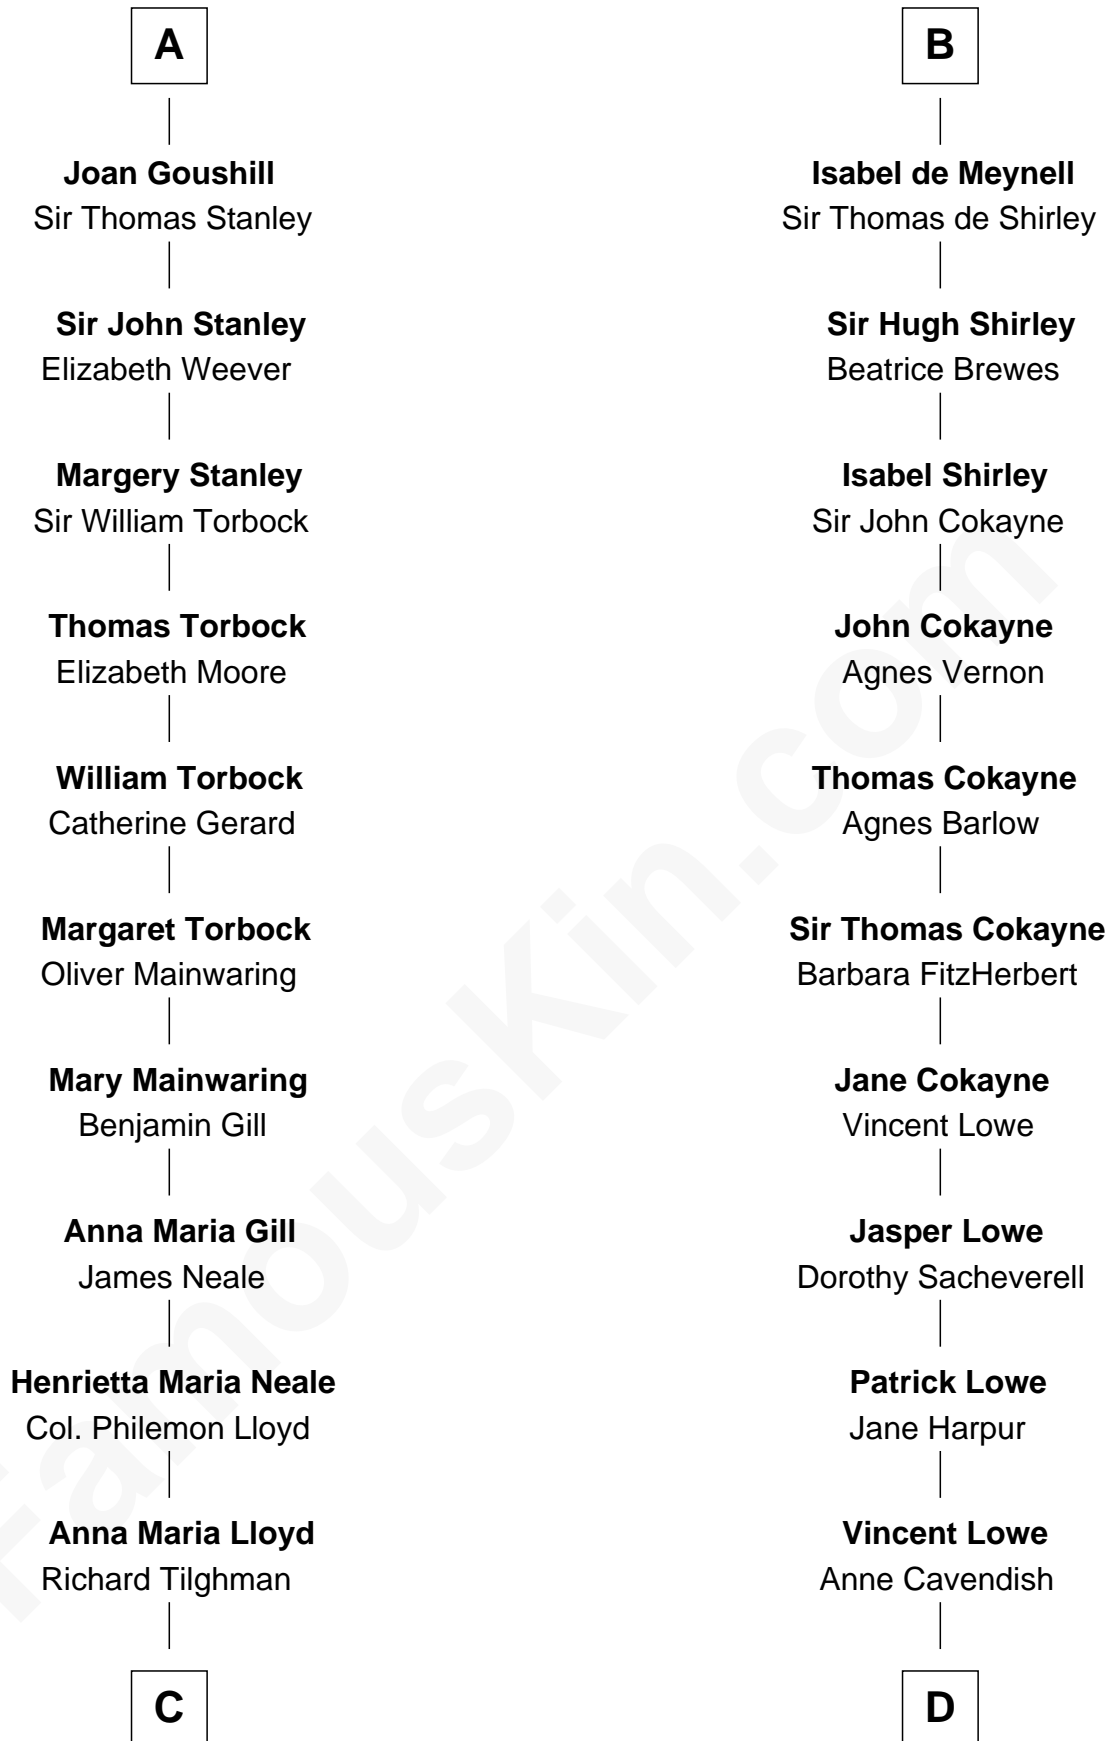

**FamousKin.com**  
**Relationship Chart of**  
**Charles Goldsborough**  
*16th Governor of Maryland*

**19th cousin 2 times removed of**

**Charles Carroll**  
*Signer of the Declaration of Independence*

**C**

**William Tilghman**

Margaret Lloyd

**Anna Maria Tilghman**

Charles Goldsborough

**Charles Goldsborough**

*16th Governor of Maryland*

**D**

**Jane Lowe**

Col. Henry Sewall

**Nicholas Sewall**

Susanna Burgess

**Jane Sewall**

Clement Brooke

**Elizabeth Brooke**

Charles Carroll