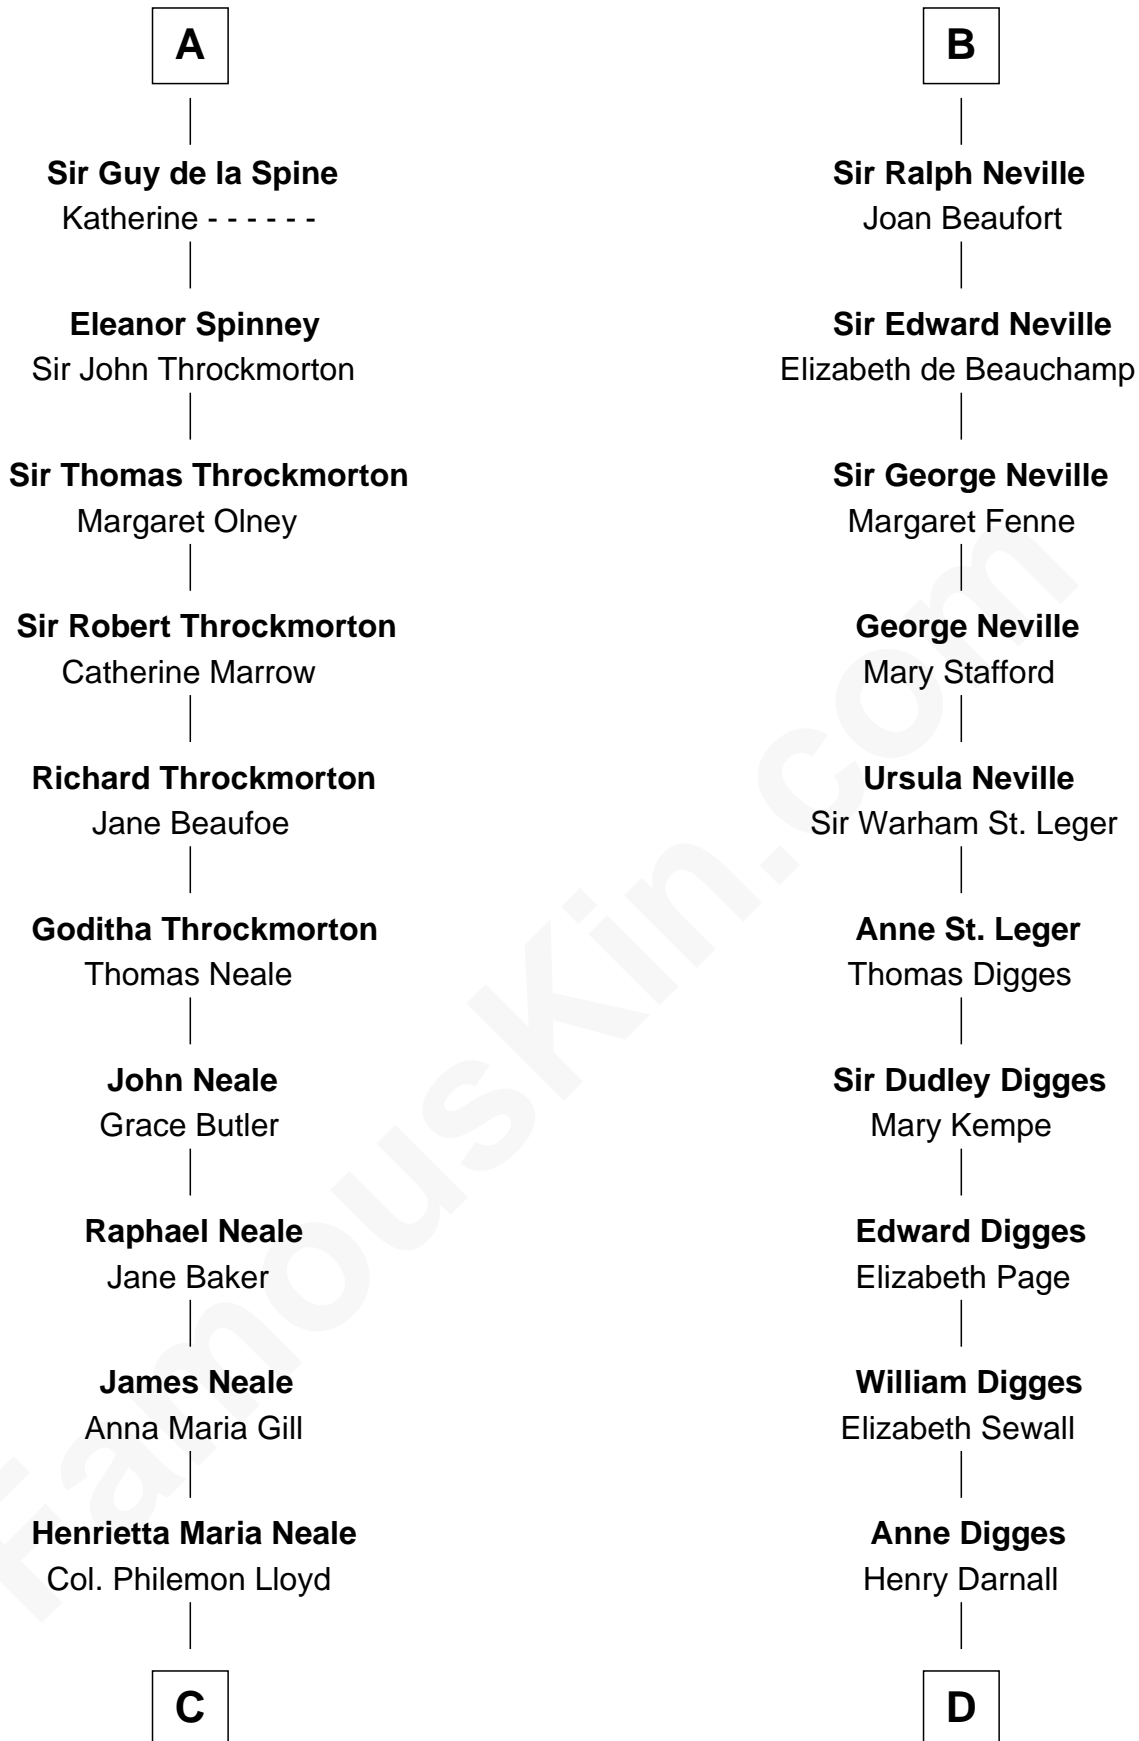

FamousKin.com
Relationship Chart of
Charles Goldsborough
 16th Governor of Maryland

18th cousin 2 times removed of
Daniel Carroll
 Signer of the U.S. Constitution

C

Anna Maria Lloyd

Richard Tilghman

William Tilghman

Margaret Lloyd

Anna Maria Tilghman

Charles Goldsborough

Charles Goldsborough

16th Governor of Maryland

D

Eleanor Darnall

Daniel Carroll