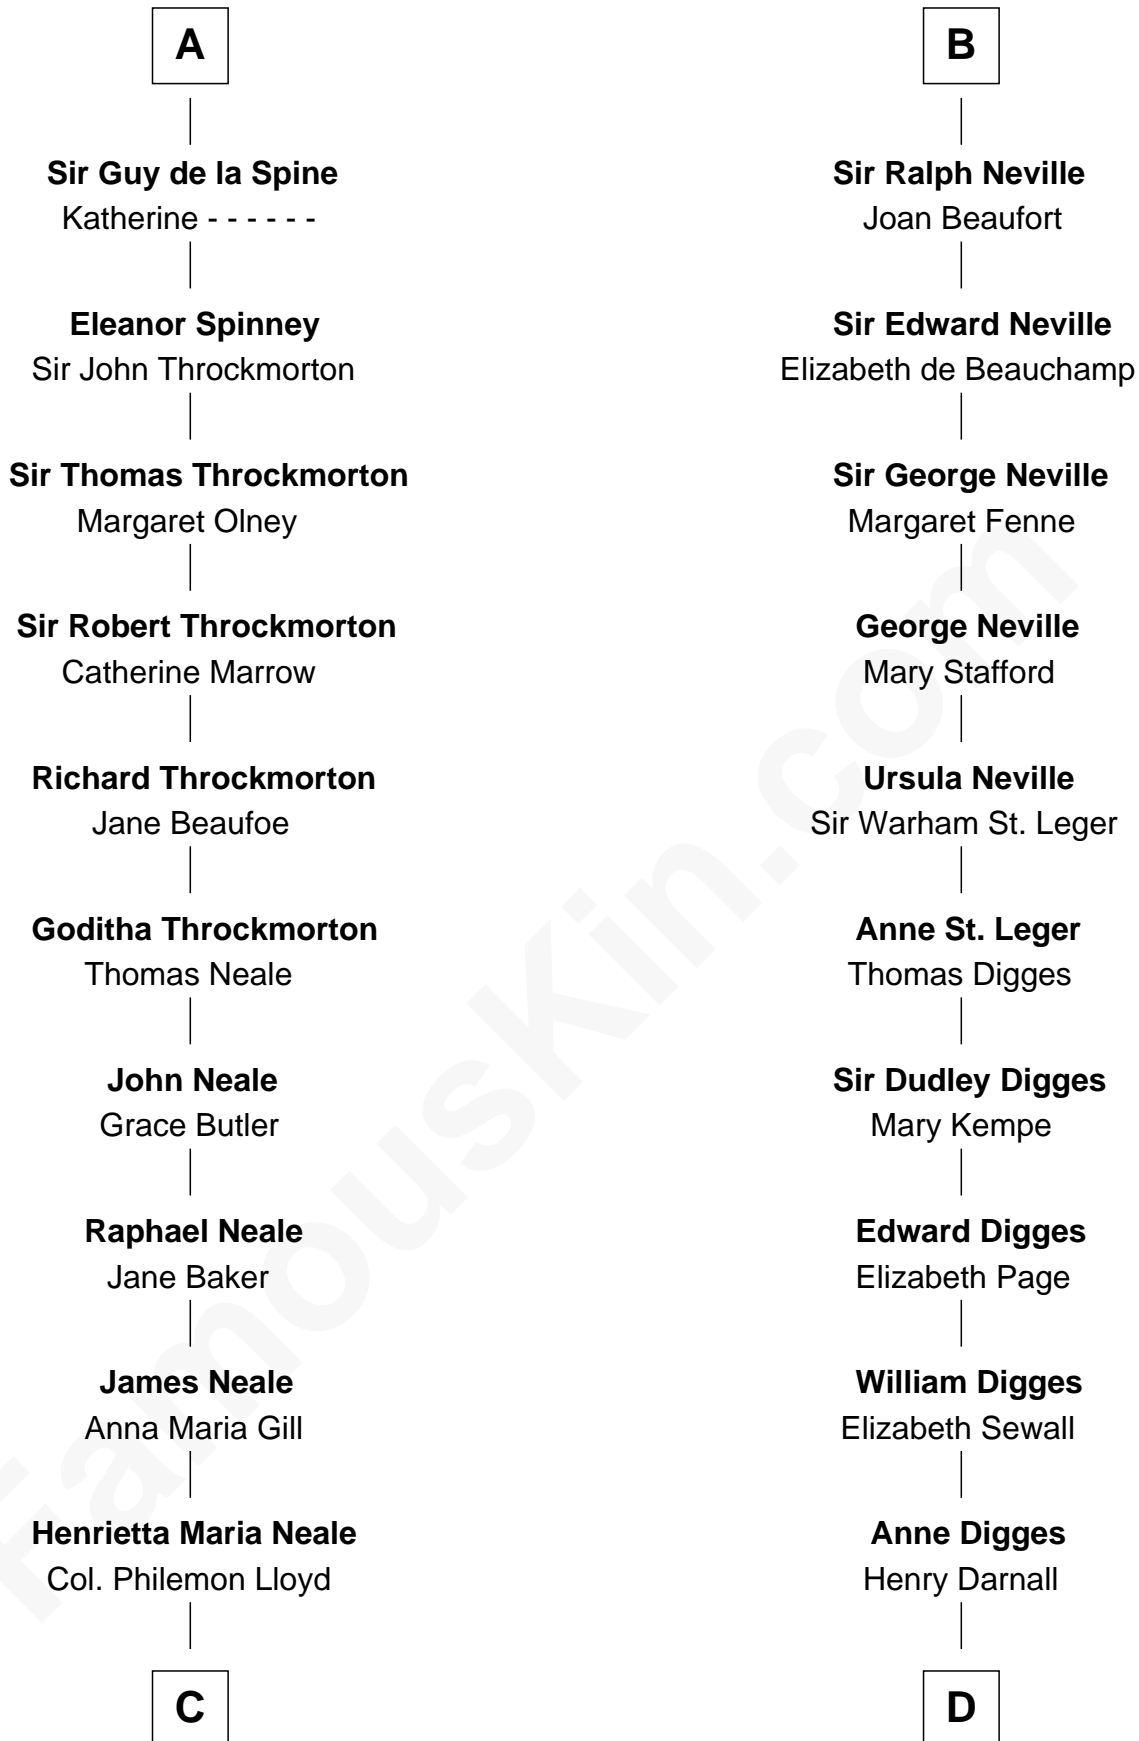

FamousKin.com
Relationship Chart of
Charles Goldsborough
 16th Governor of Maryland

18th cousin 2 times removed of
John Carroll
 Founder of Georgetown University

C

Anna Maria Lloyd

Richard Tilghman

William Tilghman

Margaret Lloyd

Anna Maria Tilghman

Charles Goldsborough

Charles Goldsborough

16th Governor of Maryland

D

Eleanor Darnall

Daniel Carroll