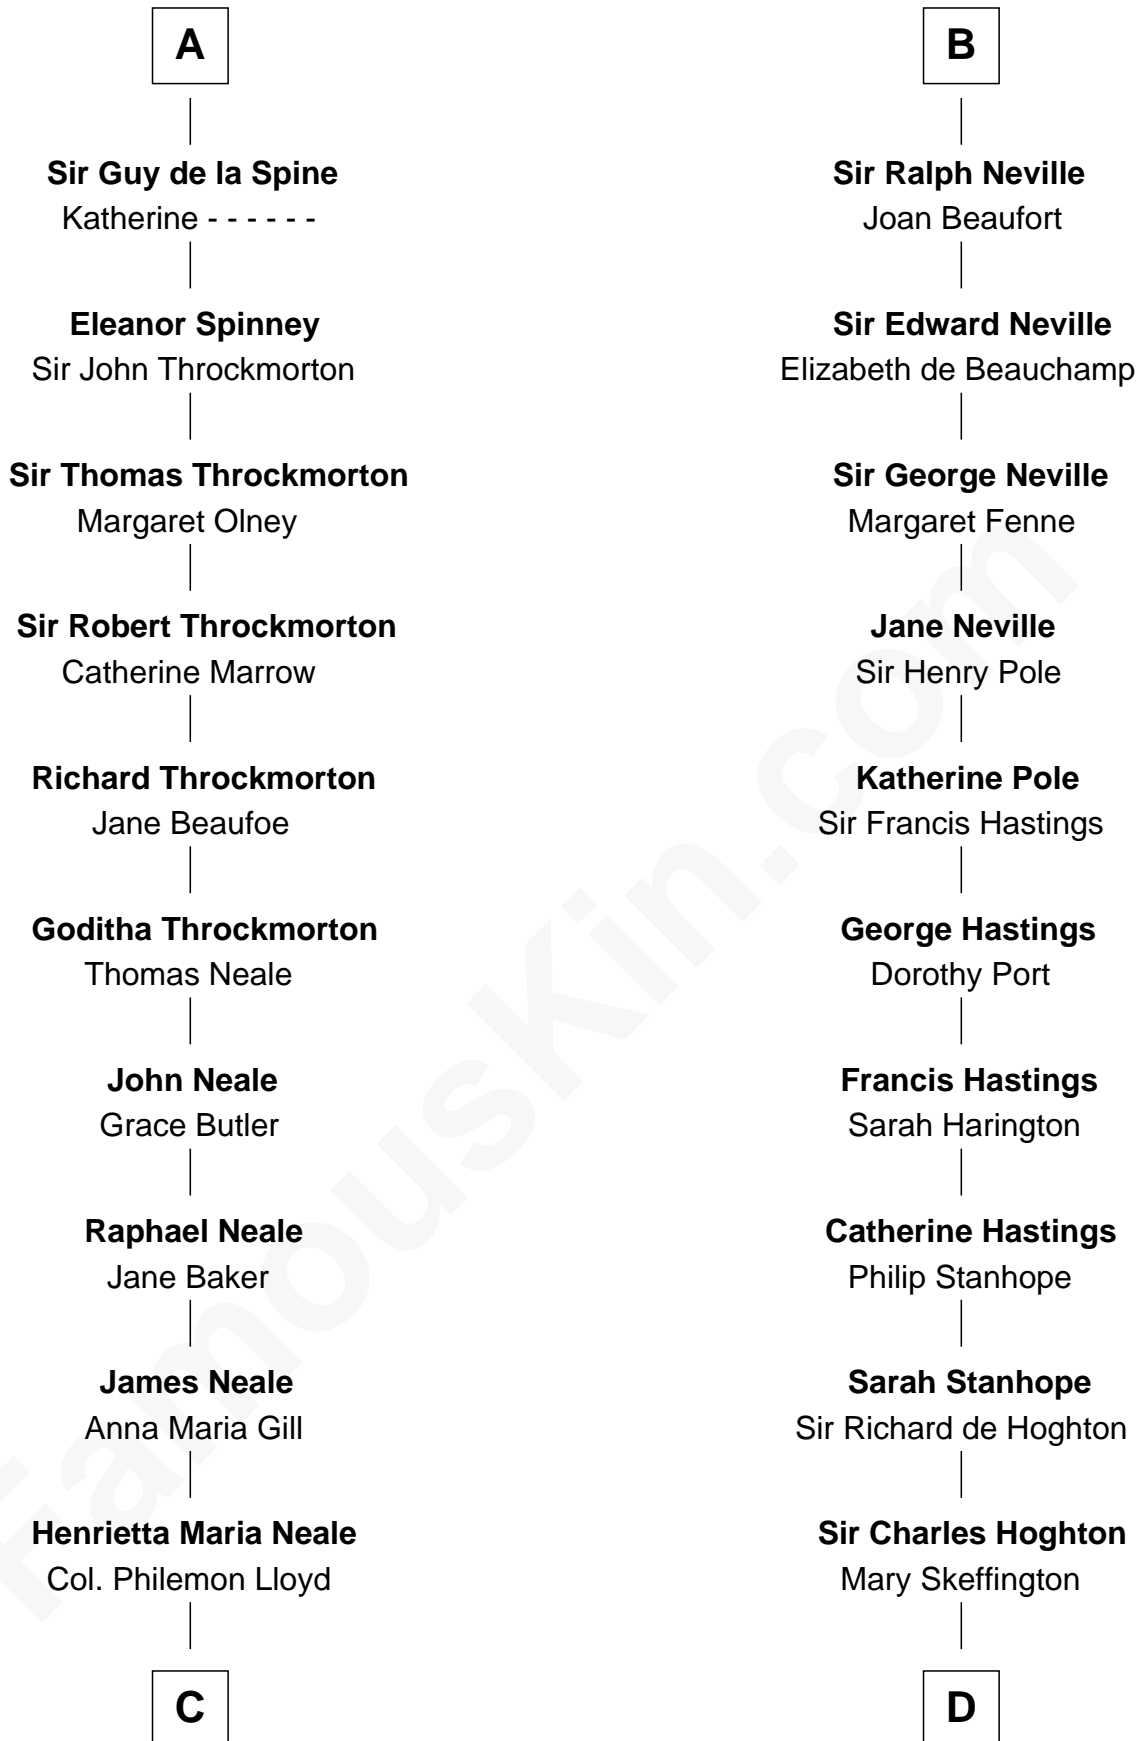

FamousKin.com
Relationship Chart of
Charles Goldsborough
 16th Governor of Maryland

20th cousin 1 time removed of
Lewis Carroll
 Author of *Alice in Wonderland*

C

Anna Maria Lloyd

Richard Tilghman

William Tilghman

Margaret Lloyd

Anna Maria Tilghman

Charles Goldsborough

Charles Goldsborough

16th Governor of Maryland

D

Lucy Hoghton

Thomas Lutwidge