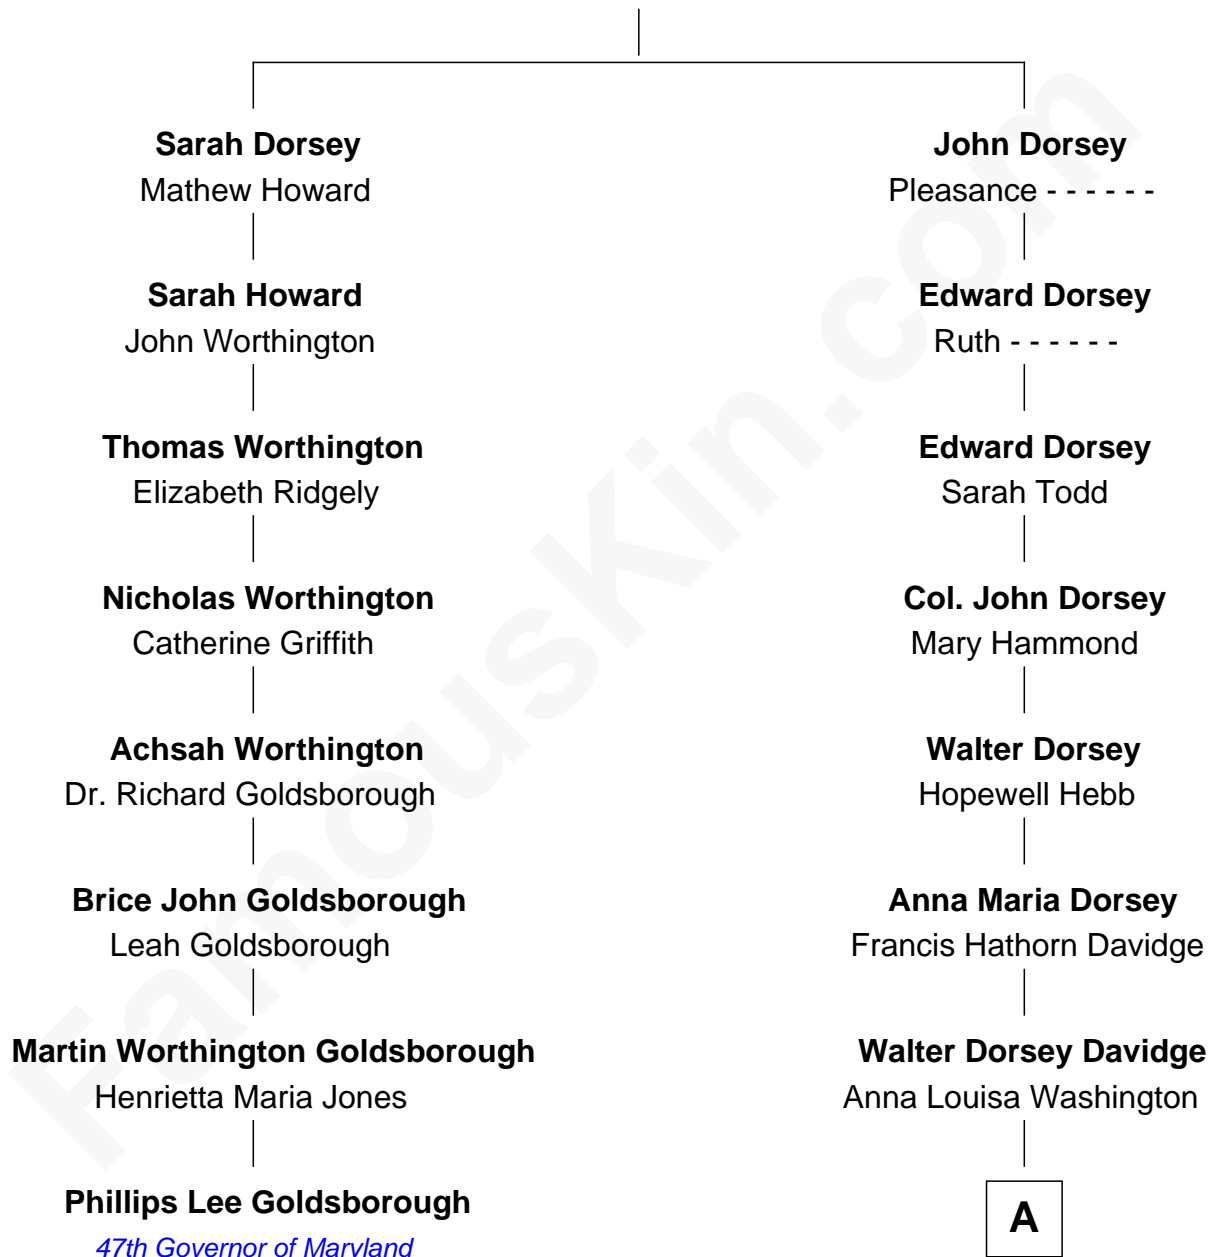

FamousKin.com
Relationship Chart of
Phillips Lee Goldsborough
47th Governor of Maryland

7th cousin 2 times removed of

Lee Marvin

TV and Movie Actor

Edward Dorsey

Ann - - - - -

A

|
William Fendall Davidge

Estelle C. Washington

|
Courtenay W. Davidge

Lamont Waltman Marvin

|
Lee Marvin

TV and Movie Actor

FamousKin.com