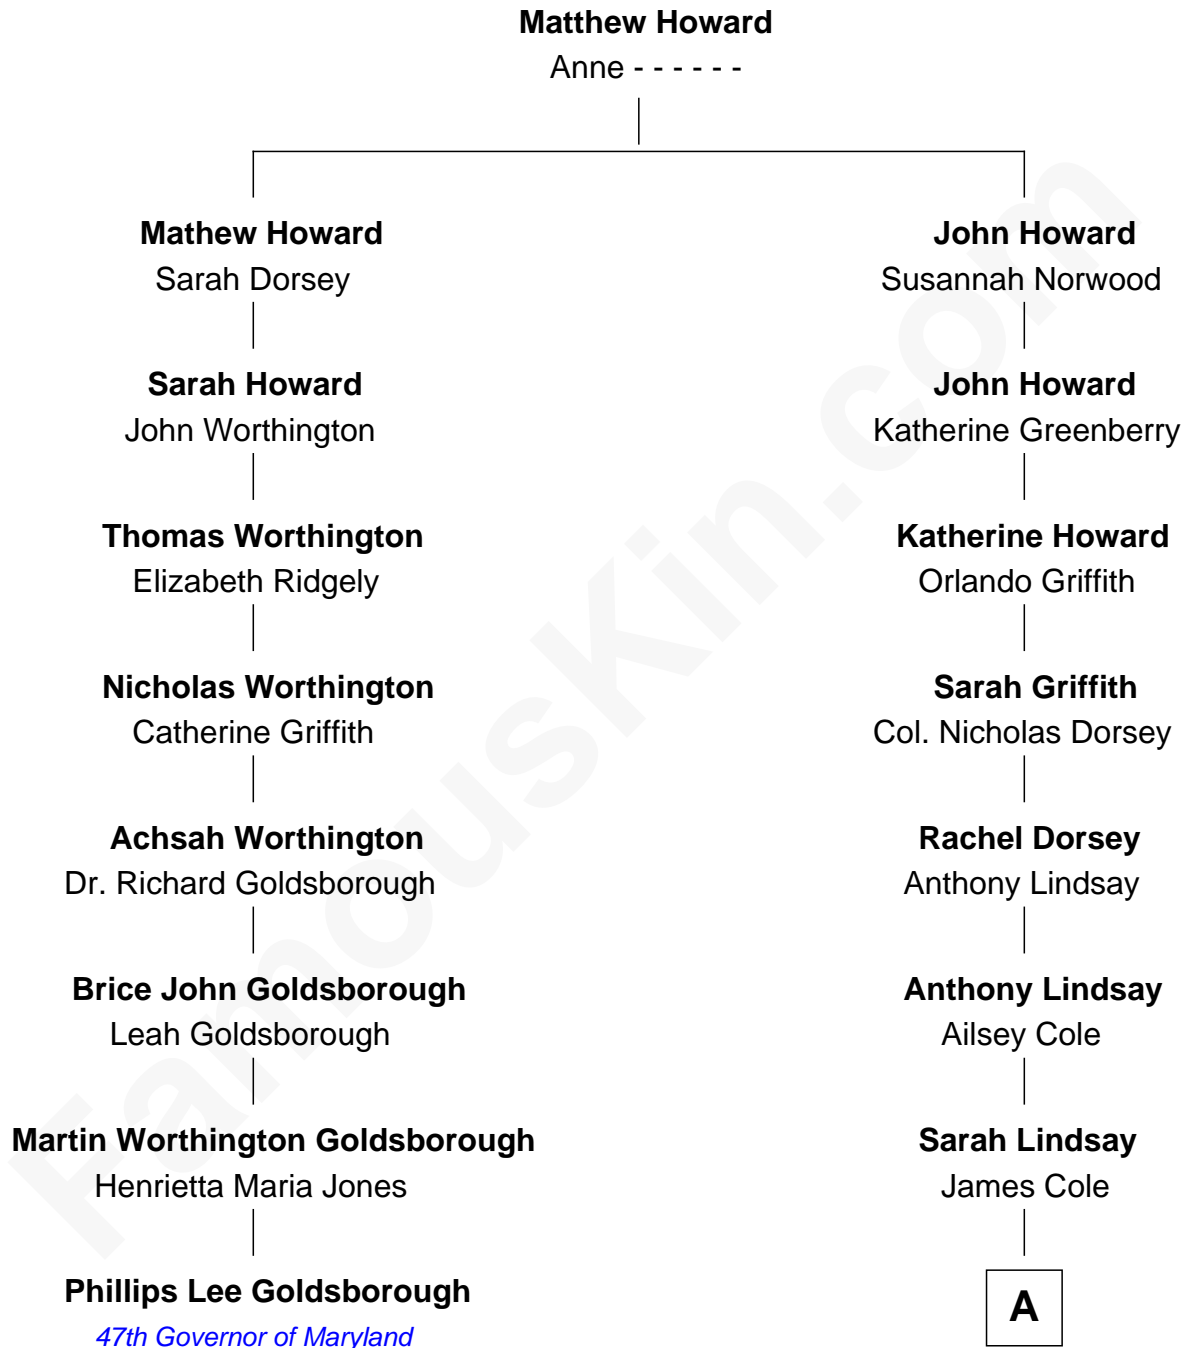

FamousKin.com
Relationship Chart of
Phillips Lee Goldsborough
47th Governor of Maryland

7th cousin 1 time removed of
Jesse James
Outlaw, Bank Robber, Murderer

A

Zerelda Elizabeth Cole

Robert Sallee James

Jesse James

Outlaw, Bank Robber, Murderer

FamousKin.com