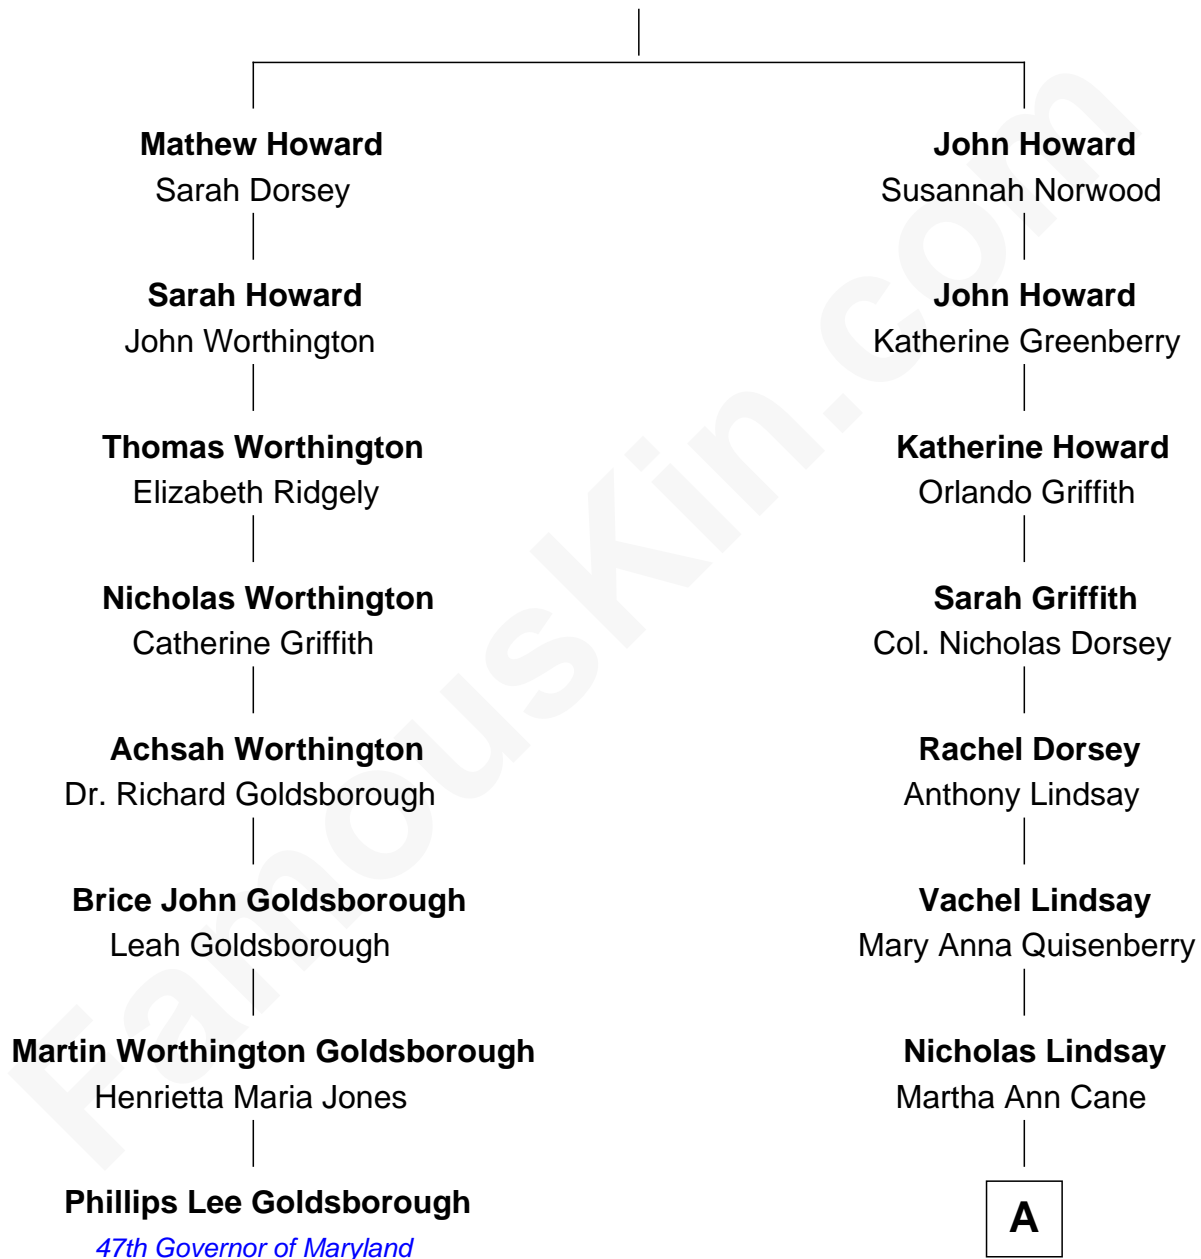

FamousKin.com
Relationship Chart of
Phillips Lee Goldsborough
47th Governor of Maryland

7th cousin 1 time removed of

Vachel Lindsay
American Poet

Matthew Howard

Anne - - - - -

A

|
Vachel Thomas Lindsay

Katherine Frazee

|
Vachel Lindsay

American Poet

FamousKin.com