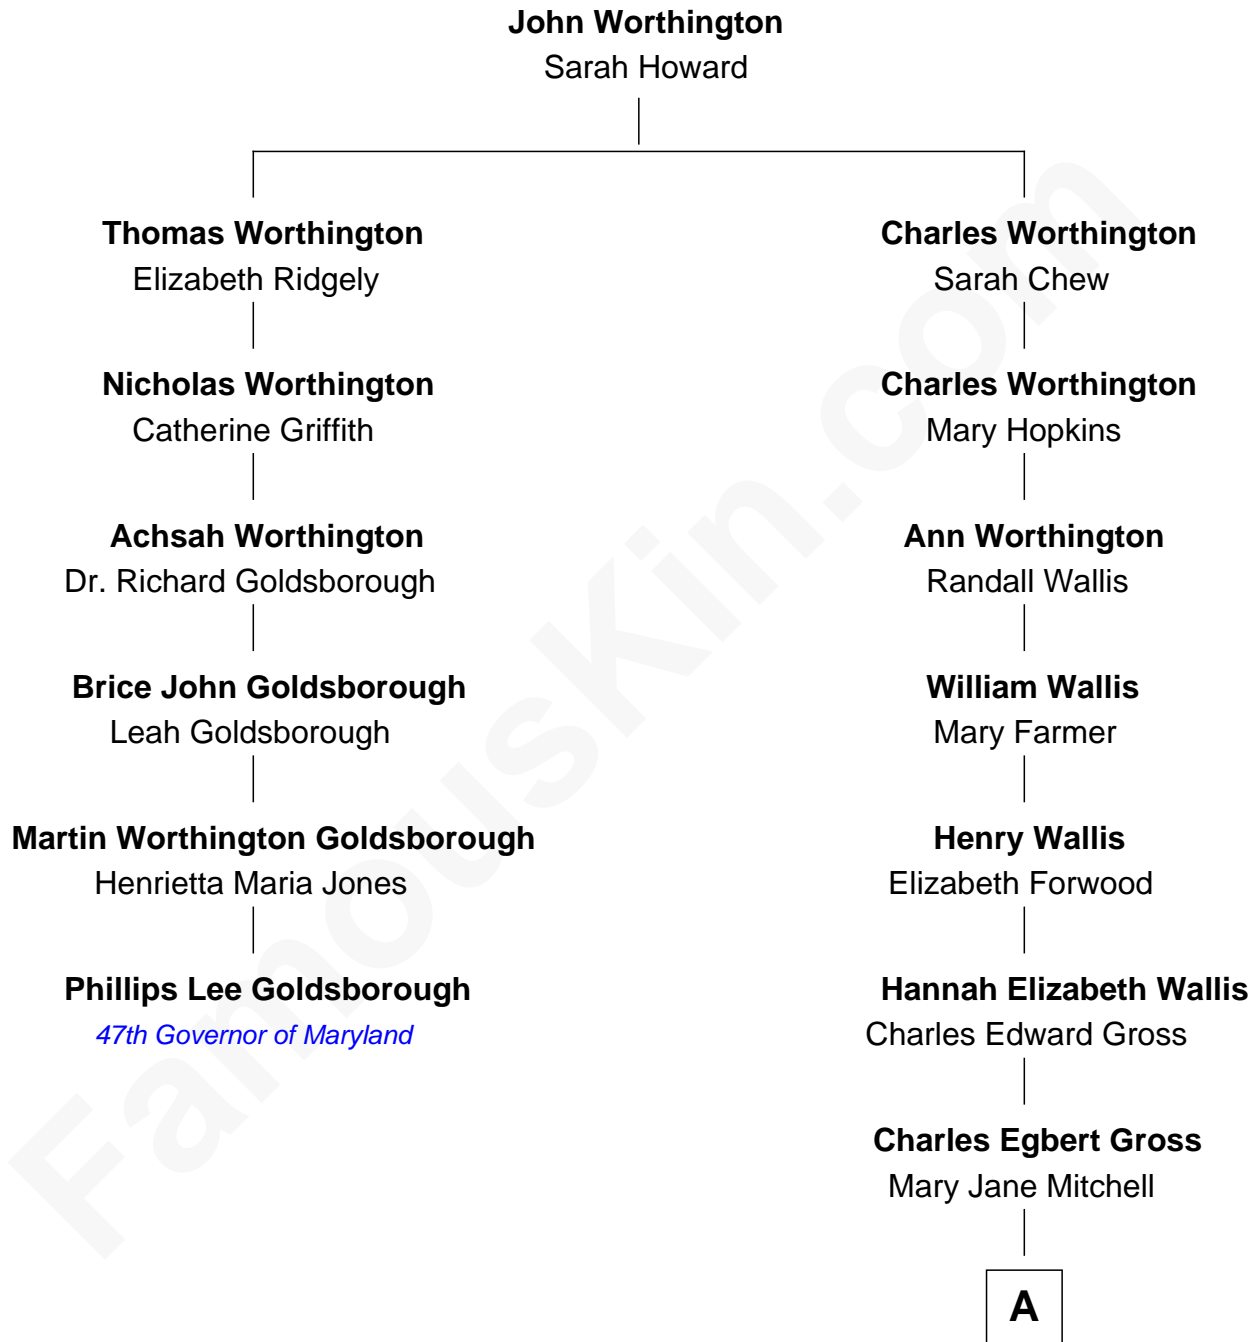

FamousKin.com
Relationship Chart of
Phillips Lee Goldsborough
47th Governor of Maryland

5th cousin 4 times removed of

Cal Ripken, Jr.

Hall of Fame Major League Baseball Player

A

—
Charles Edwin Gross
Hazel Catherine Cullum

—
Violet Roberta Gross
Calvin Edwin Ripken

—
Cal Ripken, Jr.
Baseball Hall of Famer

FamousKin.com