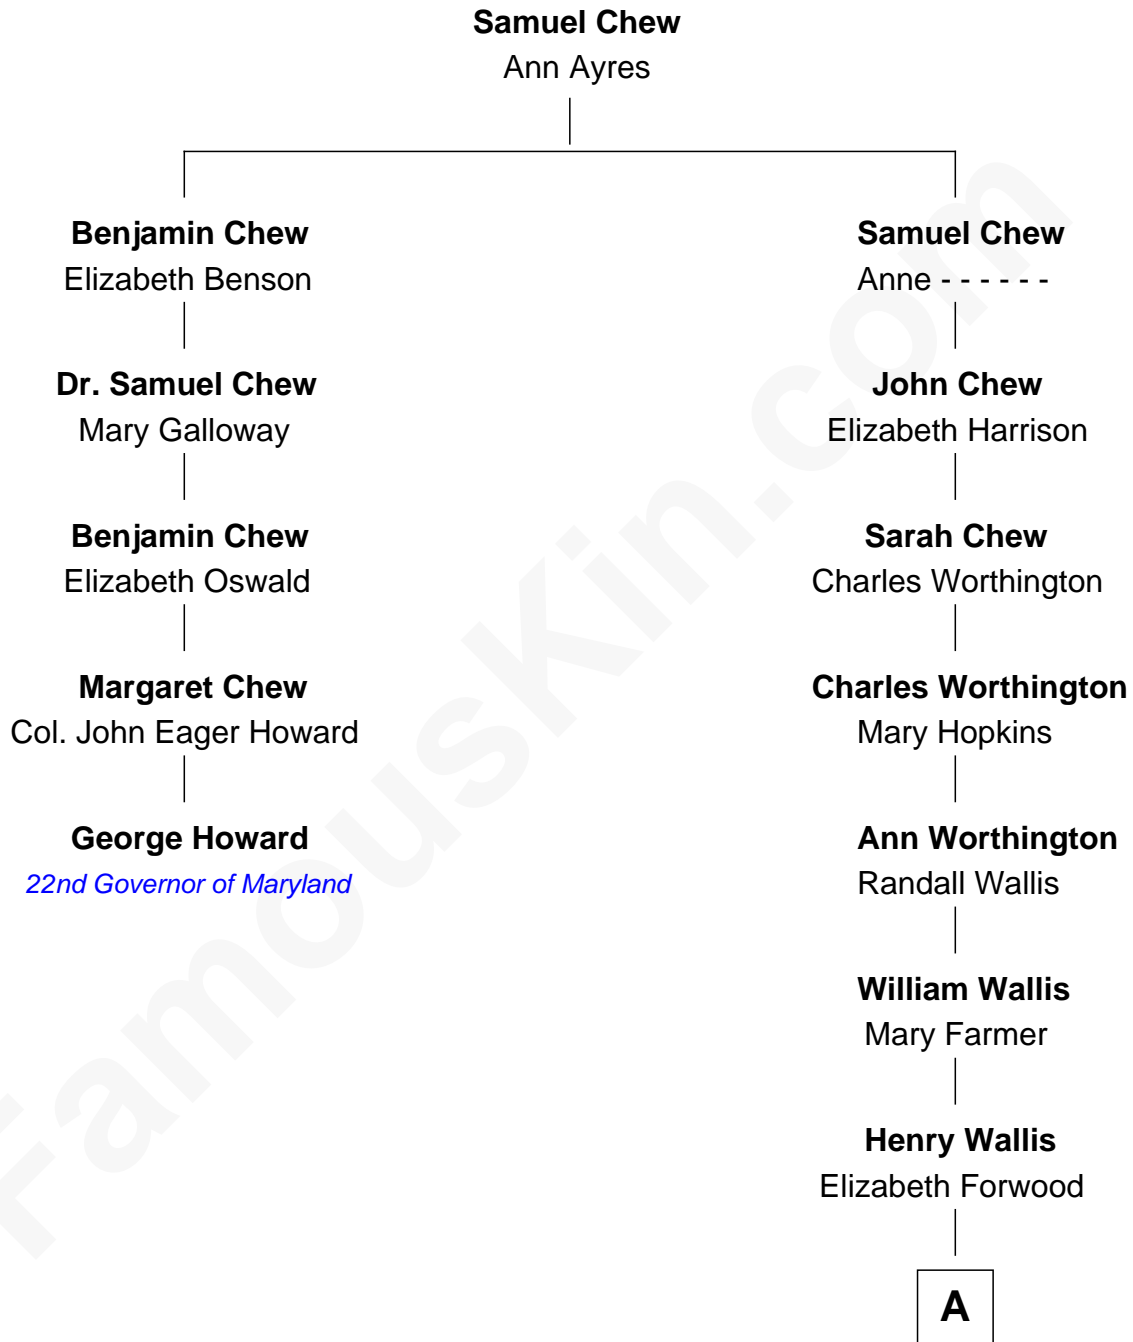

FamousKin.com

Relationship Chart of

George Howard

22nd Governor of Maryland

4th cousin 7 times removed of

Cal Ripken, Jr.

Hall of Fame Major League Baseball Player

A

—
Hannah Elizabeth Wallis

Charles Edward Gross

—
Charles Egbert Gross

Mary Jane Mitchell

—
Charles Edwin Gross

Hazel Catherine Cullum

—
Violet Roberta Gross

Calvin Edwin Ripken