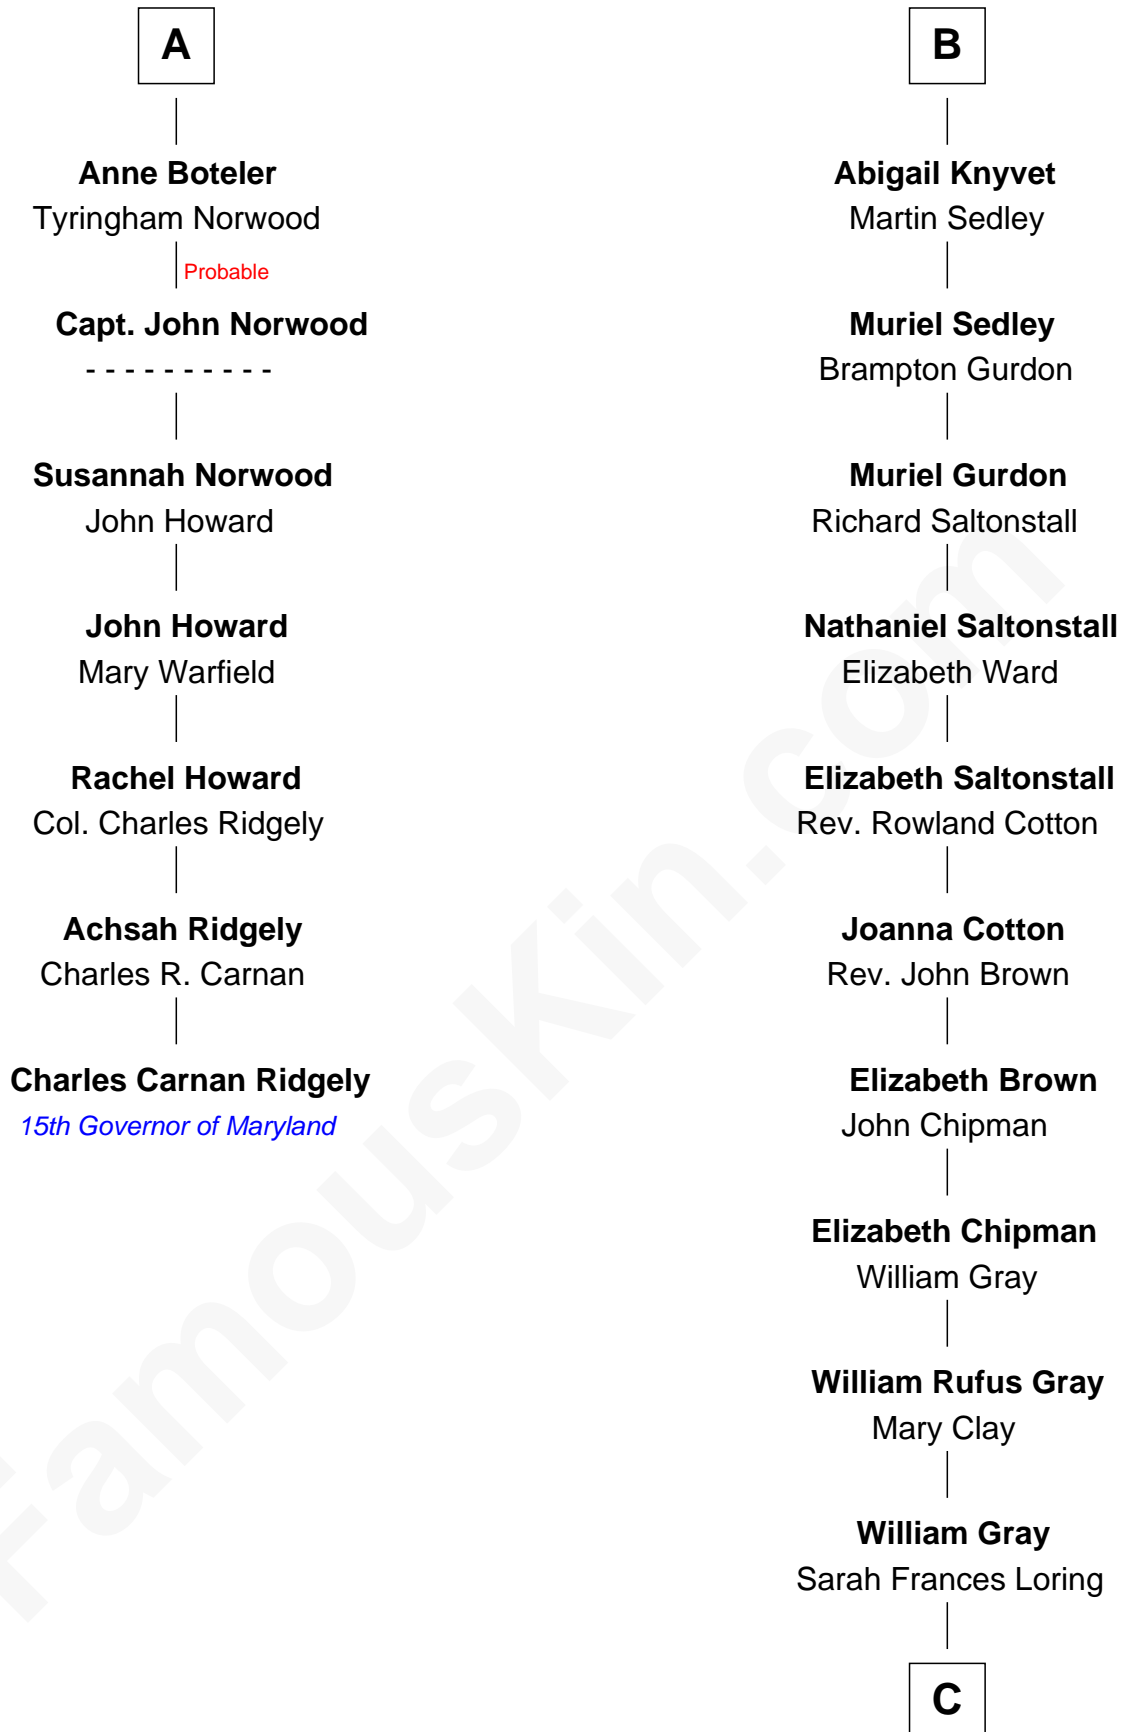

FamousKin.com
Relationship Chart of
Charles Carnan Ridgely
15th Governor of Maryland

13th cousin 7 times removed of

Story Musgrave
NASA Astronaut

Sir Michael de la Pole
 Katherine Wingfield

C

Edward Gray
Elizabeth Gray Story

Marguerite Gray
John Butler Swann

Marguerite Swann
Percy Musgrave

Story Musgrave
NASA Astronaut

FamousKin.com