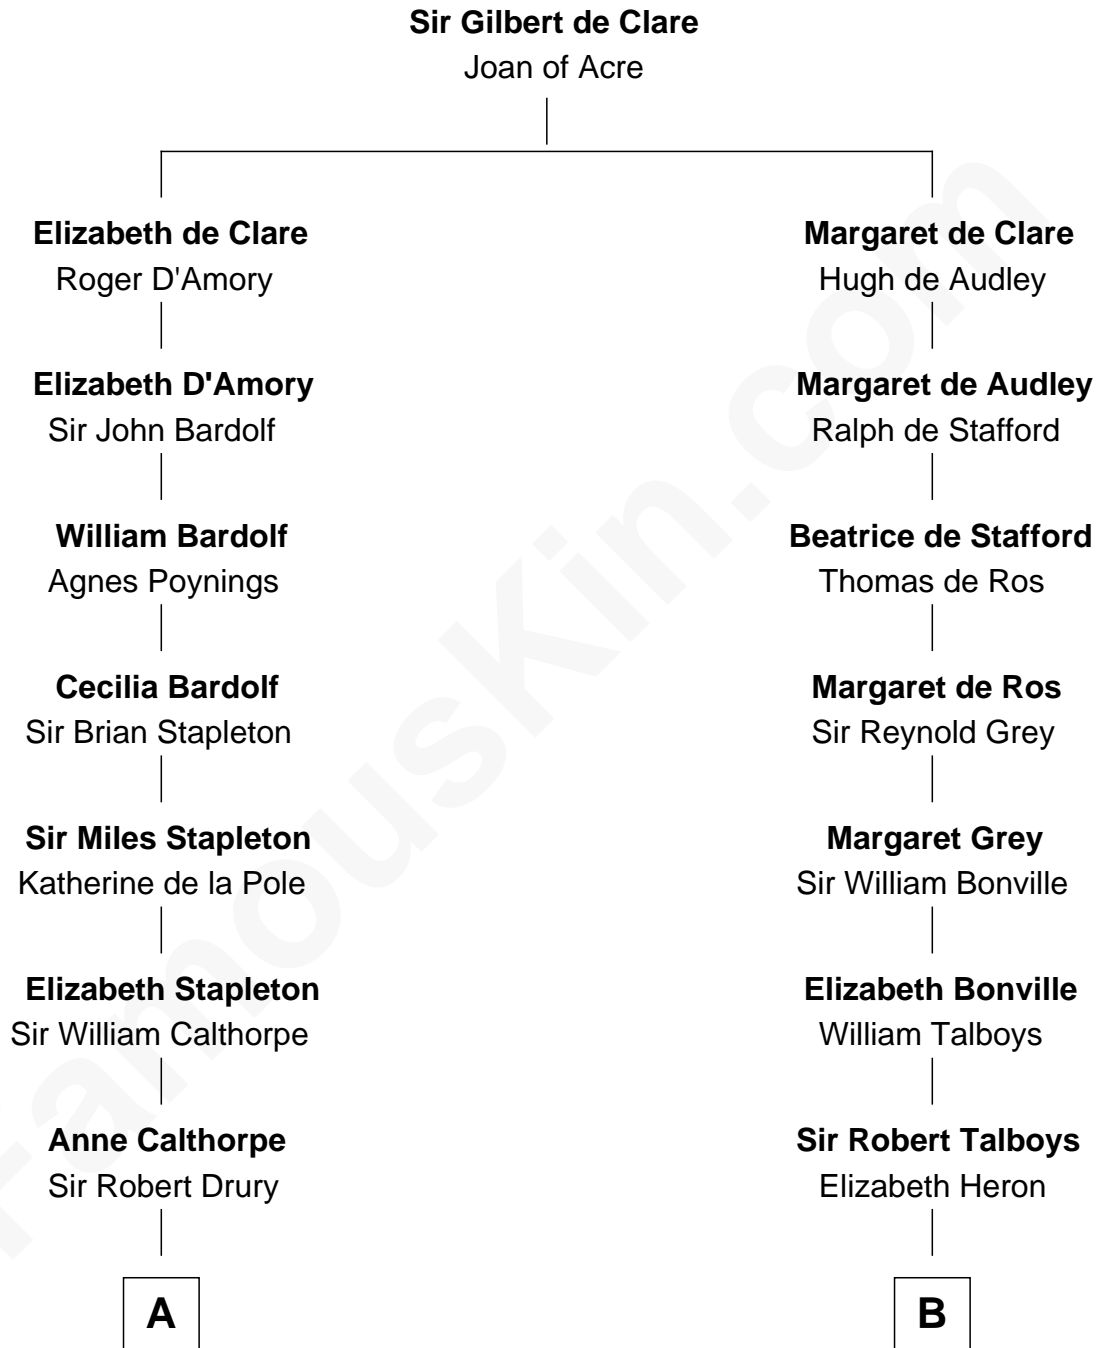

**FamousKin.com**  
**Relationship Chart of**  
**Charles Carnan Ridgely**  
*15th Governor of Maryland*

**16th cousin 4 times removed of**  
**General George S. Patton**  
*U.S. Army - World War II*

**C**

—  
**Susanna Thompson Thorton**

Andrew Glassell

—  
**Susan Thornton Glassell**

George Smith Patton

—  
**George Smith Patton**

Ruth Wilson

—  
**General George S. Patton**

*U.S. Army - World War II*