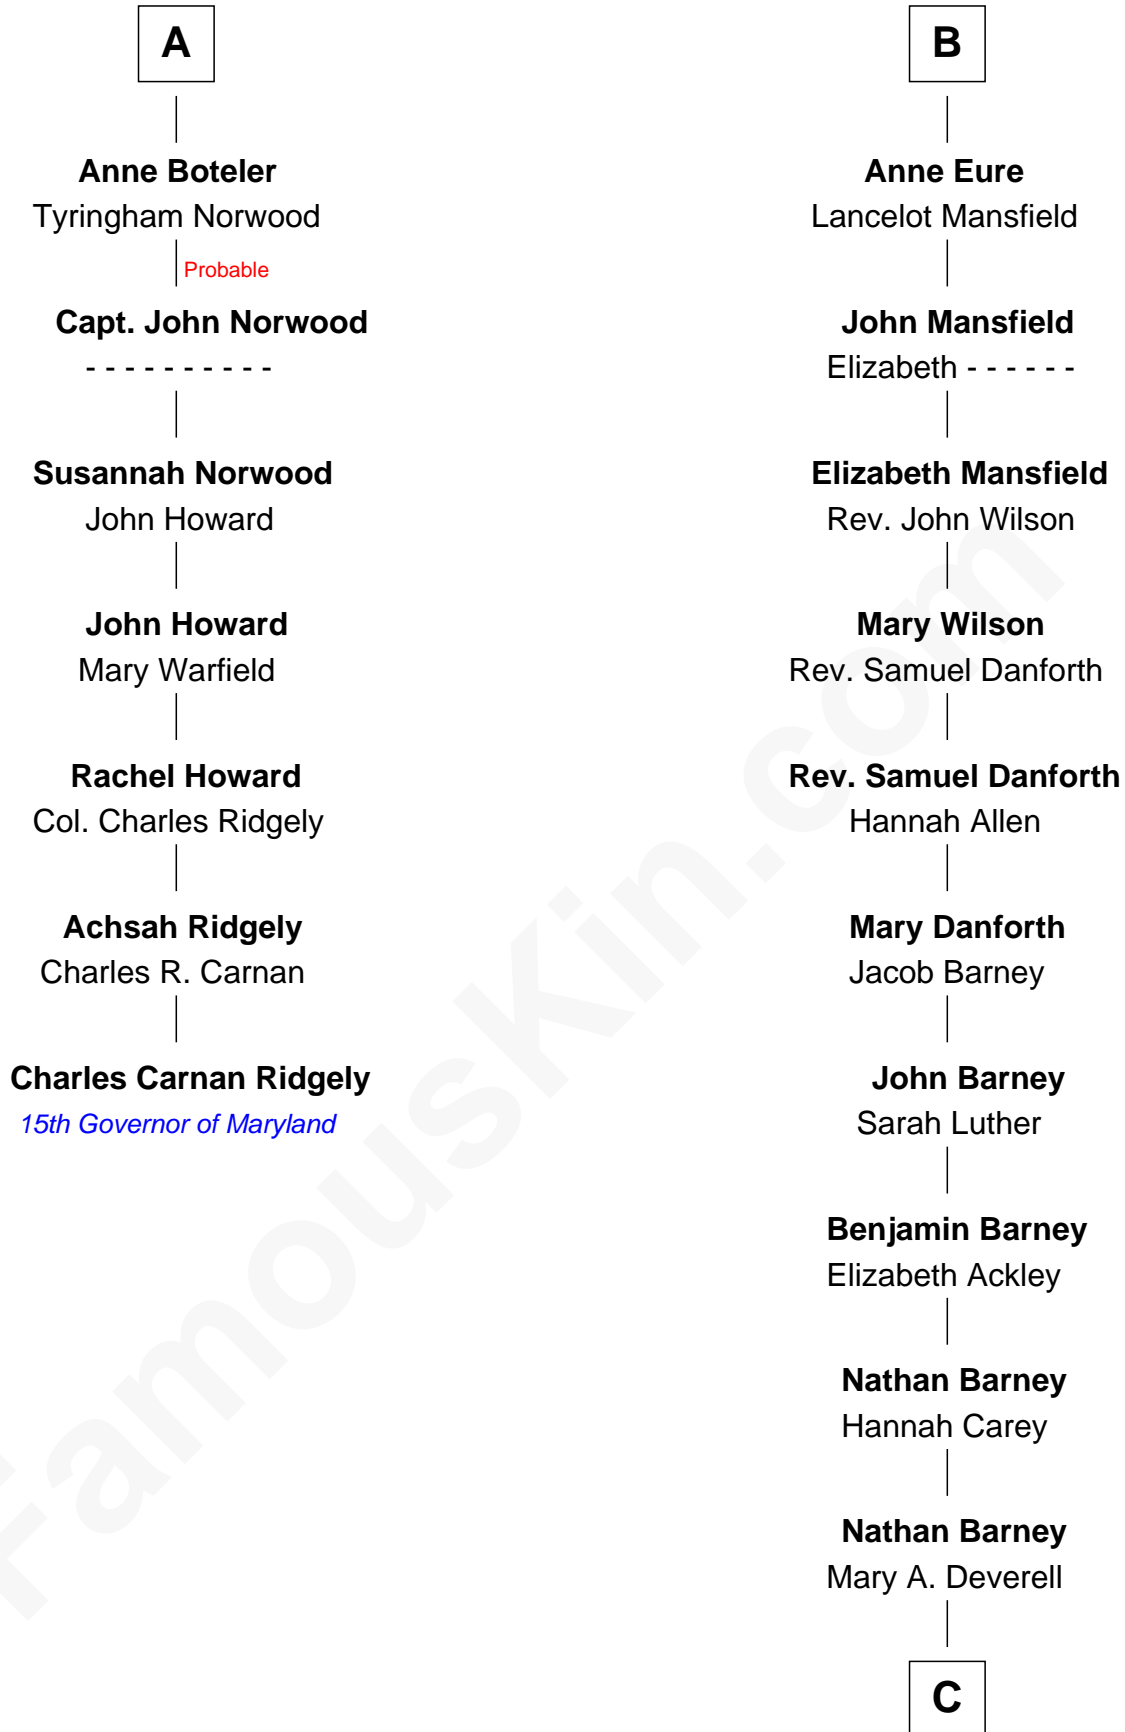

FamousKin.com
Relationship Chart of
Charles Carnan Ridgely
15th Governor of Maryland

13th cousin 6 times removed of
Elizabeth Montgomery
TV Actress - "Bewitched"

C

—
Mary Weed Barney
Henry Montgomery

—
Henry Montgomery
Elizabeth Bryan Allen

—
Elizabeth Montgomery
TV Actress - "Bewitched"

FamousKin.com