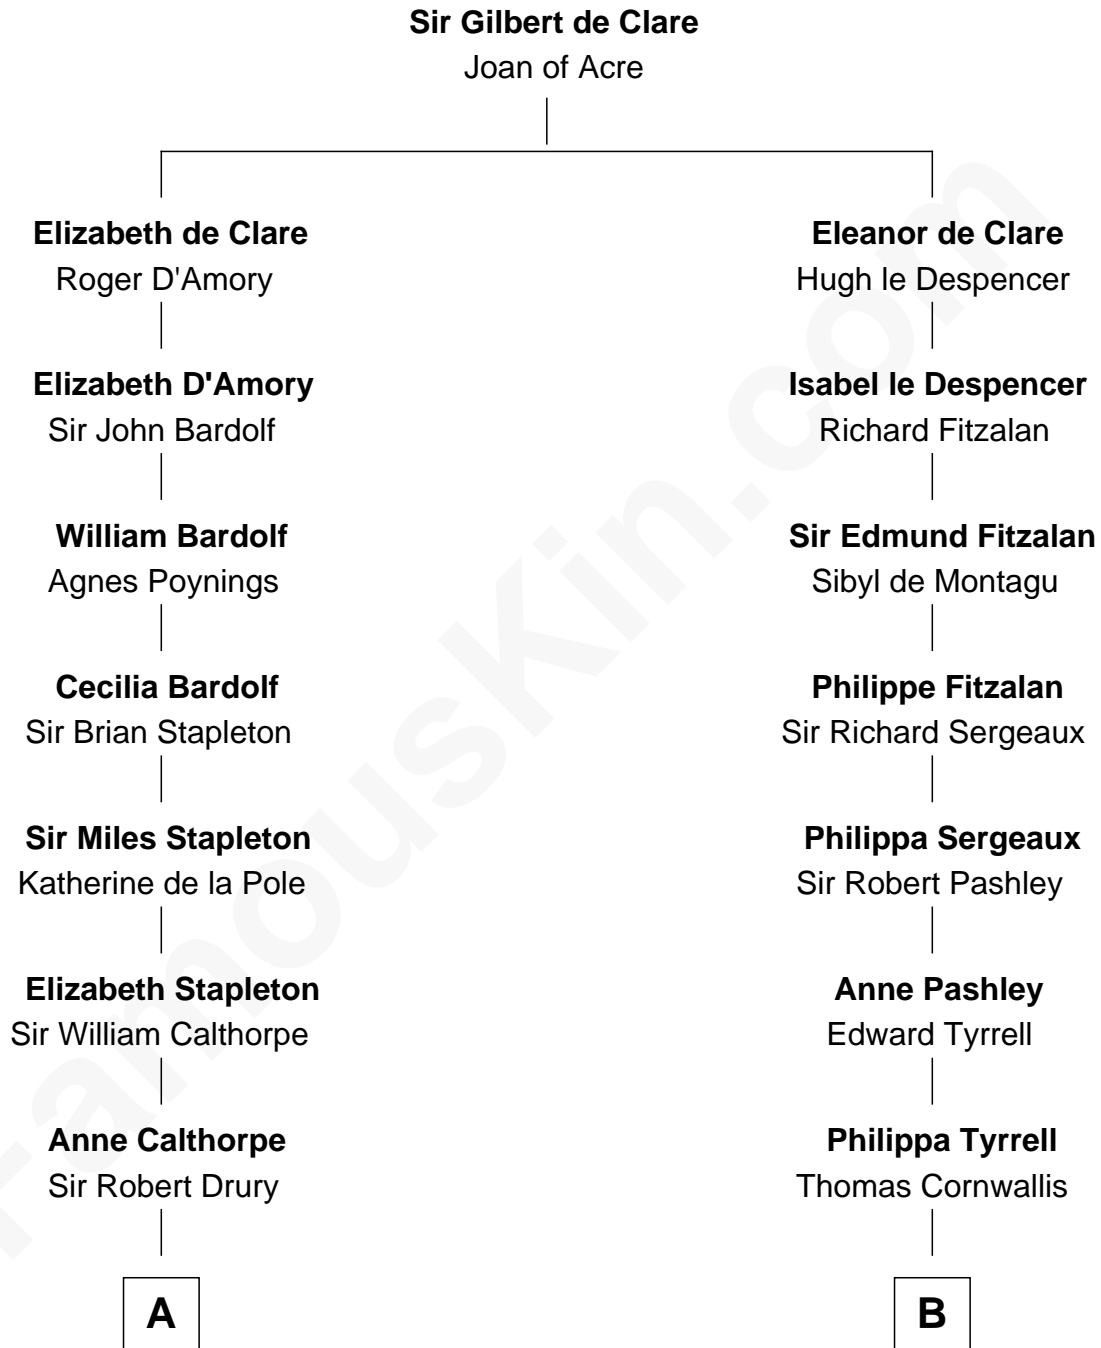

**FamousKin.com**  
**Relationship Chart of**  
**Charles Carnan Ridgely**  
*15th Governor of Maryland*

**16th cousin 5 times removed of**  
**Ben Ames Williams**  
*Novelist and Short Story Author*

**C**

—  
**Hannah FitzRandolph**

William Longstreet

—  
**James Longstreet**

Mary Anna Dent

—  
**Sarah Jane Longstreet**

Charles Bingley Ames

—  
**Sarah Marshall Ames**

Daniel Webster Williams