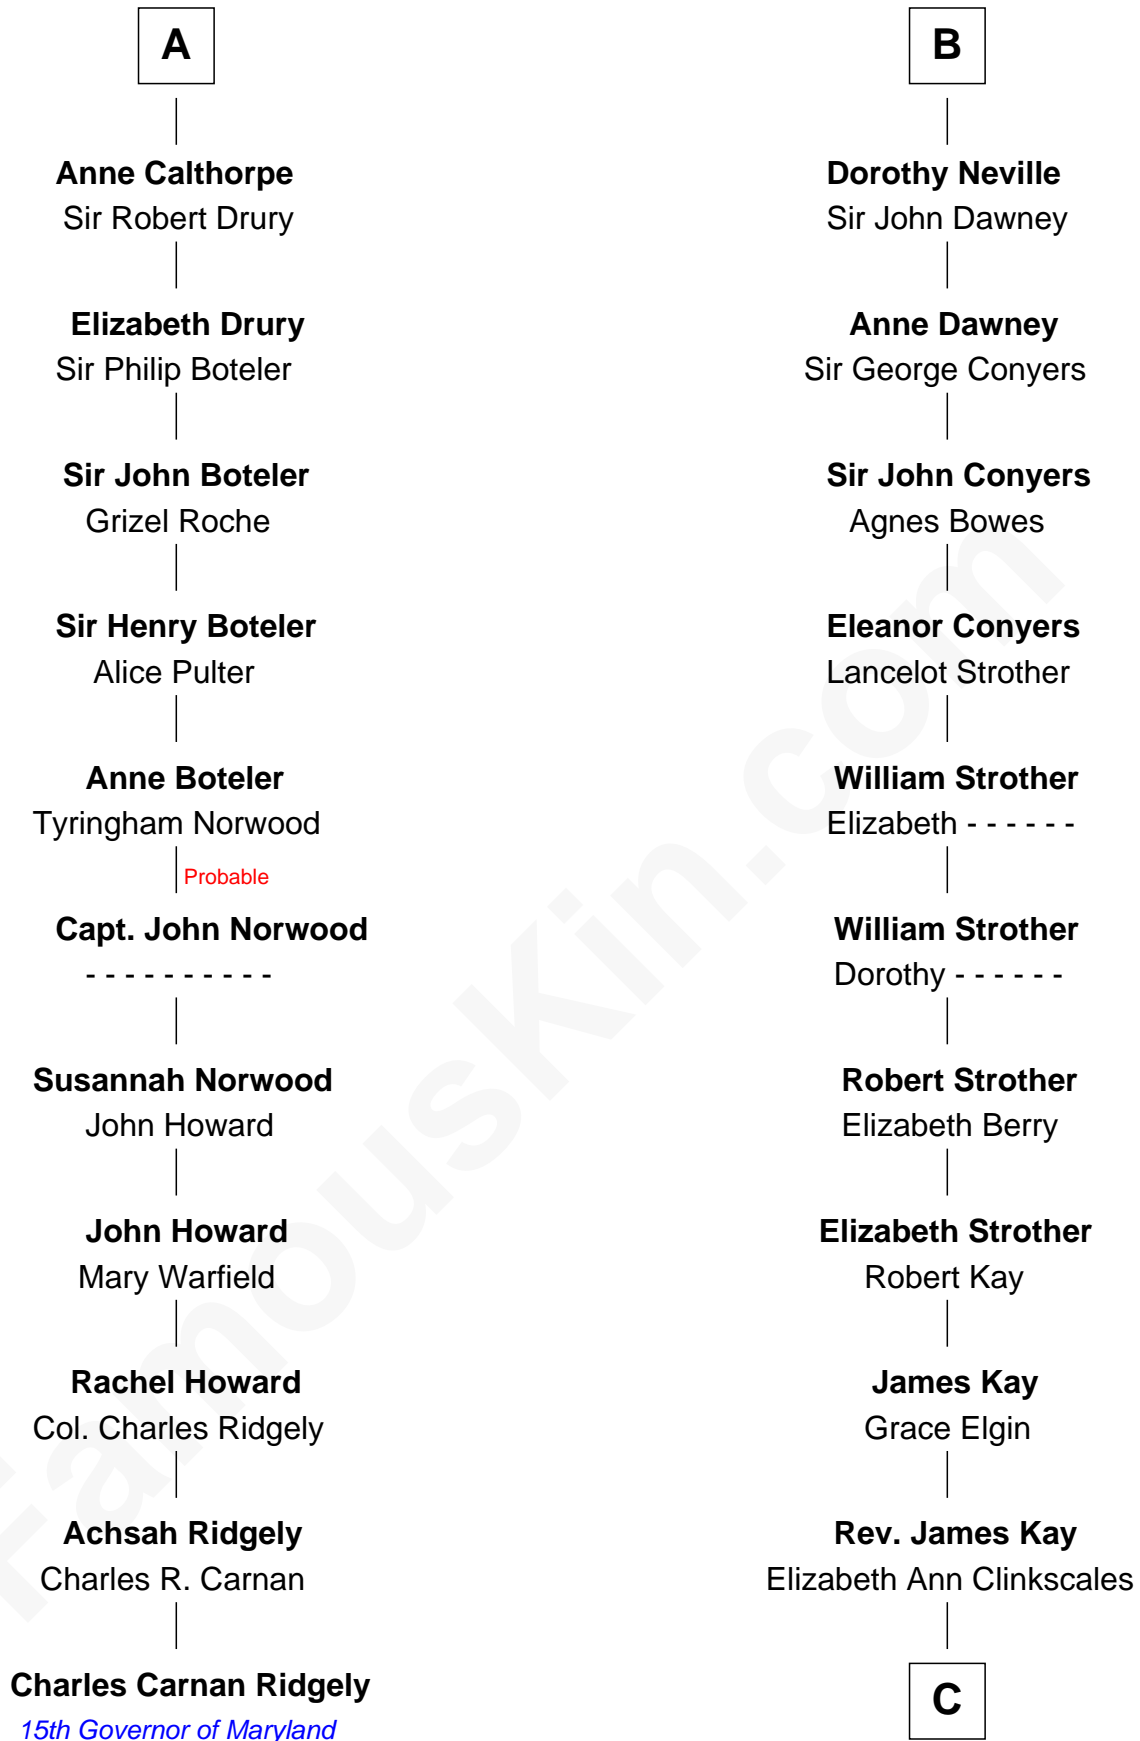

**FamousKin.com**  
**Relationship Chart of**  
**Charles Carnan Ridgely**  
*15th Governor of Maryland*

**17th cousin 4 times removed of**

**Jimmy Carter**  
*39th U.S. President*

**C**

**Mary Kay**  
John Pratt

**James E. Pratt**  
Sophronia C. Cowan

**Nina Pratt**  
William Archibald Carter

**Earl Carter**  
Lillian Gordy

**Jimmy Carter**  
*39th U.S. President*

FamousKin.com