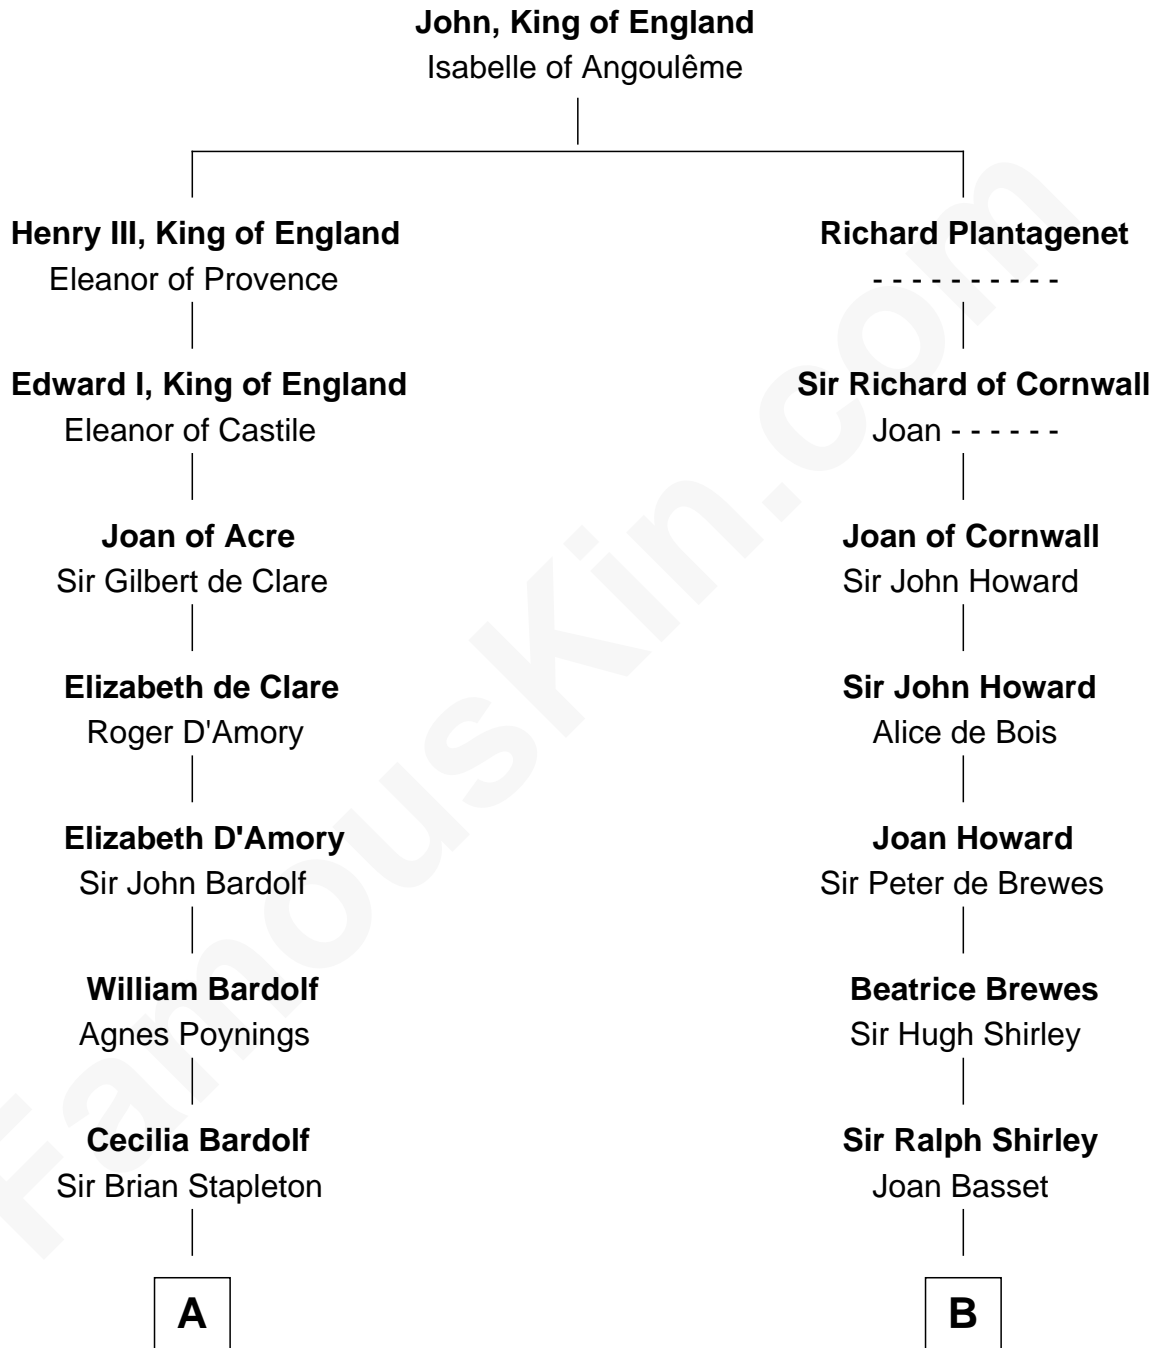

FamousKin.com
Relationship Chart of
Charles Carnan Ridgely
15th Governor of Maryland

19th cousin 2 times removed of
Rutherford B. Hayes
19th U.S. President

C

Rachel Howard
Col. Charles Ridgely

Achsah Ridgely
Charles R. Carnan

Charles Carnan Ridgely
15th Governor of Maryland

D

Abigail Hale
Isaac Chandler

Abigail Chandler
Israel Smith

Chloe Smith
Rutherford Hayes

Rutherford Hayes
Sophia Birchard

Rutherford B. Hayes
19th U.S. President