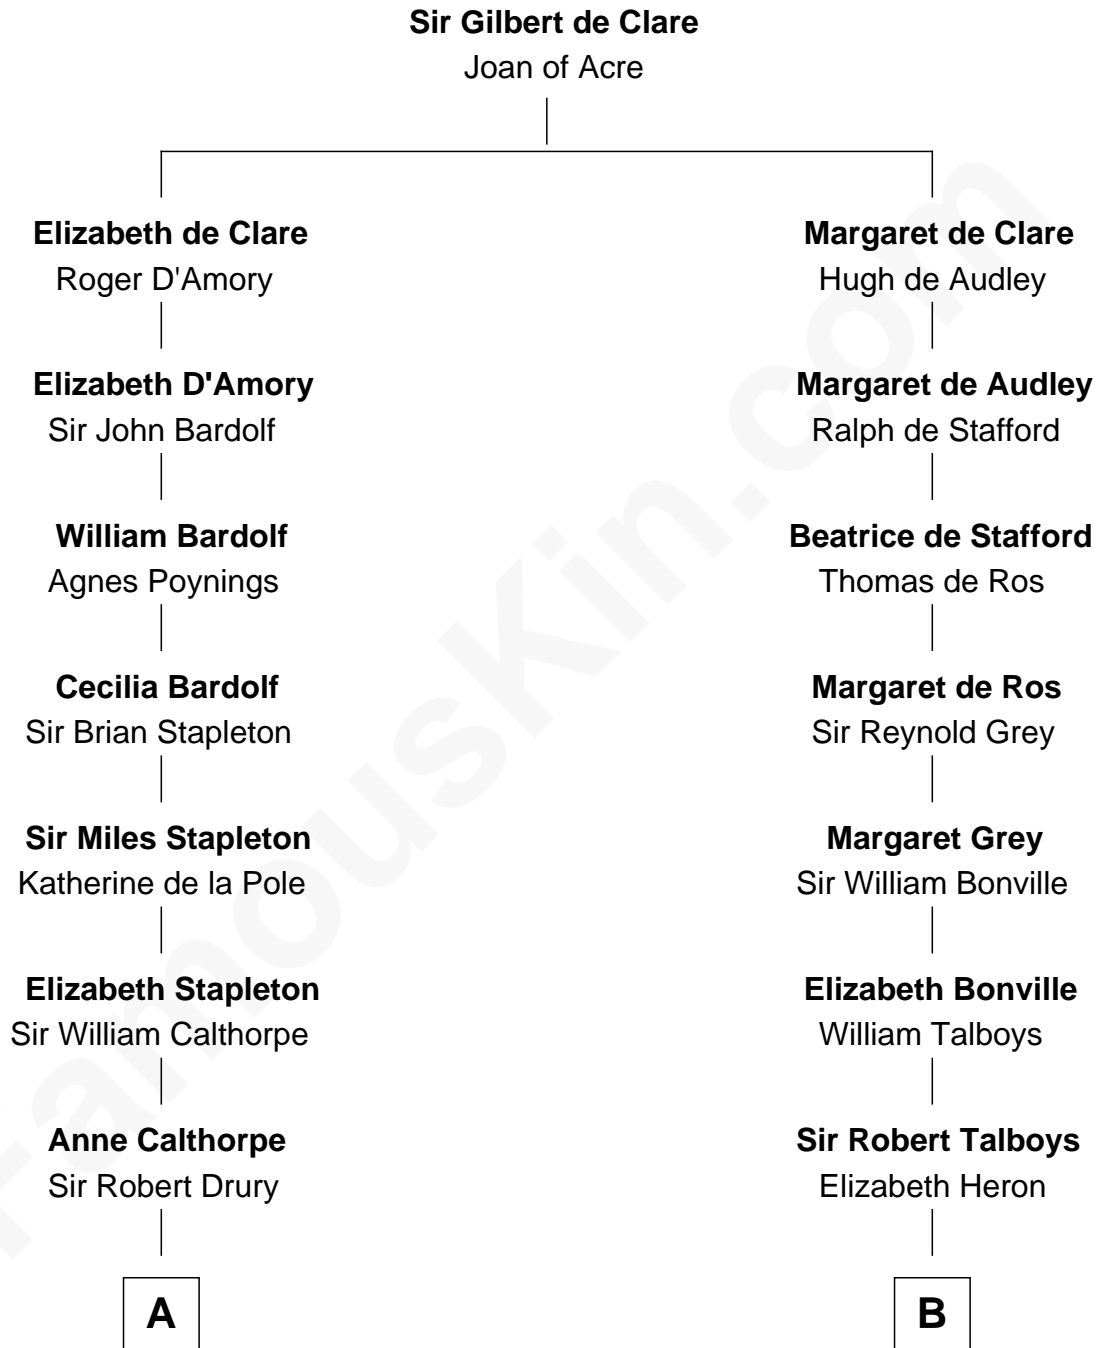

FamousKin.com
Relationship Chart of
Charles Carnan Ridgely
15th Governor of Maryland

16th cousin 5 times removed of
Mitt Romney
70th Governor of Massachusetts

C

Clarissa Minerva Duzette

Lewis Robison

Charles Edward Robison

Rosetta Mary Berry

Alma Luella Robison

Harold Arundel LaFount

Lenore Emily LaFount

George Wilcken Romney

Mitt Romney

70th Governor of Massachusetts