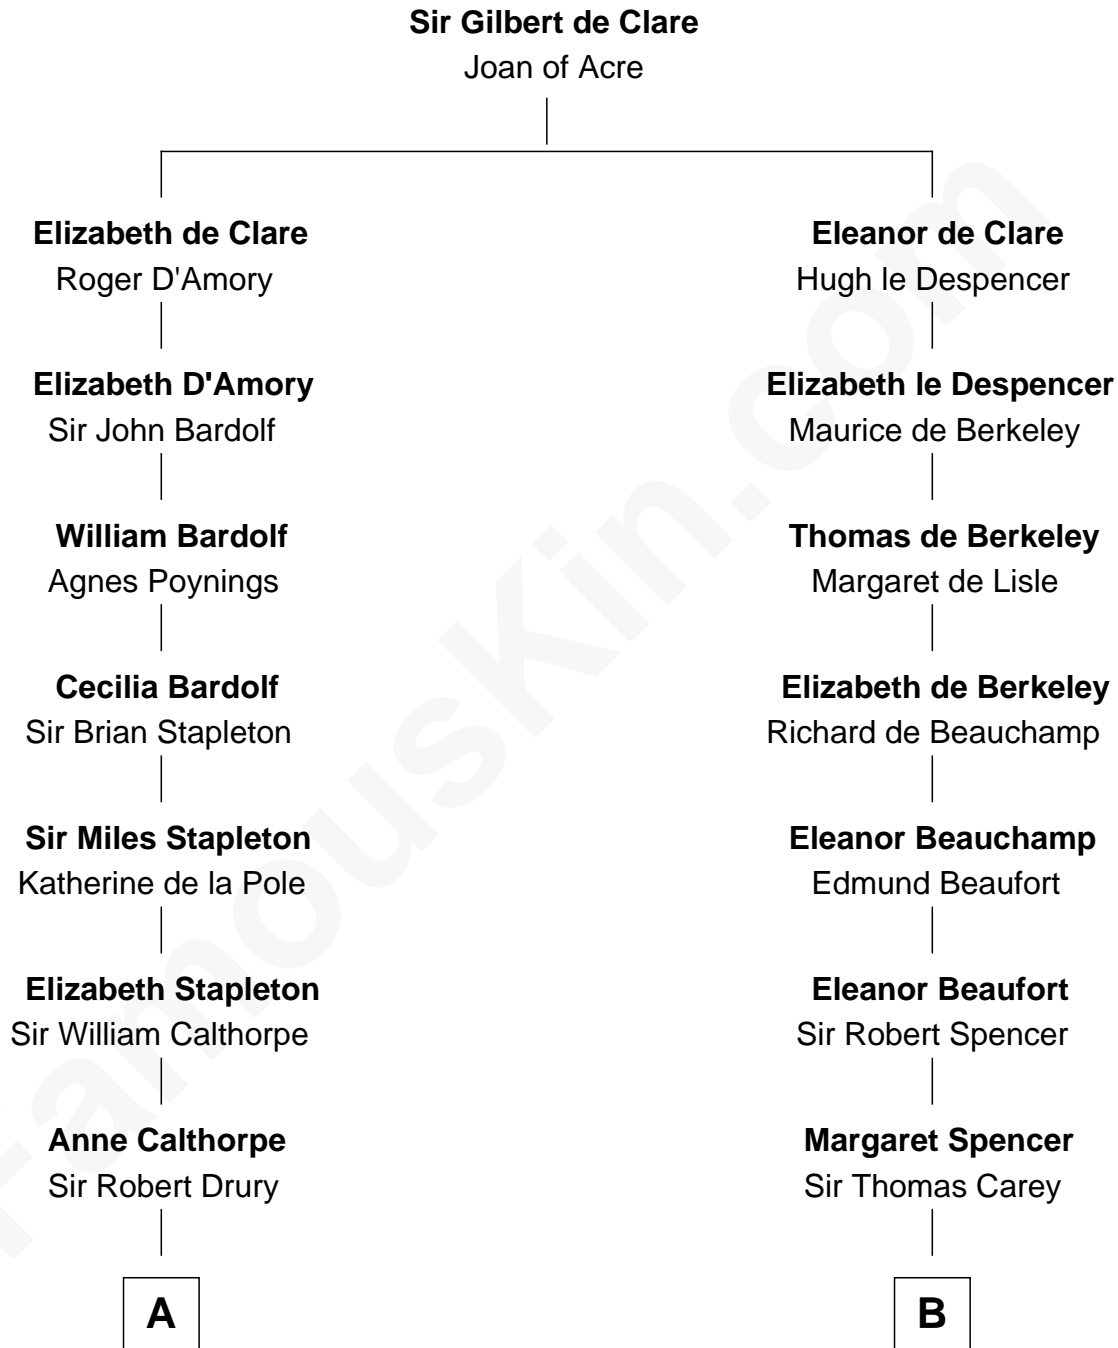

FamousKin.com
Relationship Chart of
Charles Carnan Ridgely
15th Governor of Maryland

16th cousin 3 times removed of

John D. Rockefeller
Founder of the Standard Oil Company

C

—
Lucy Avery

Godfrey Lewis Rockefeller

—
William Avery Rockefeller

Eliza Davison

—
John D. Rockefeller

Founder of the Standard Oil Company

FamousKin.com