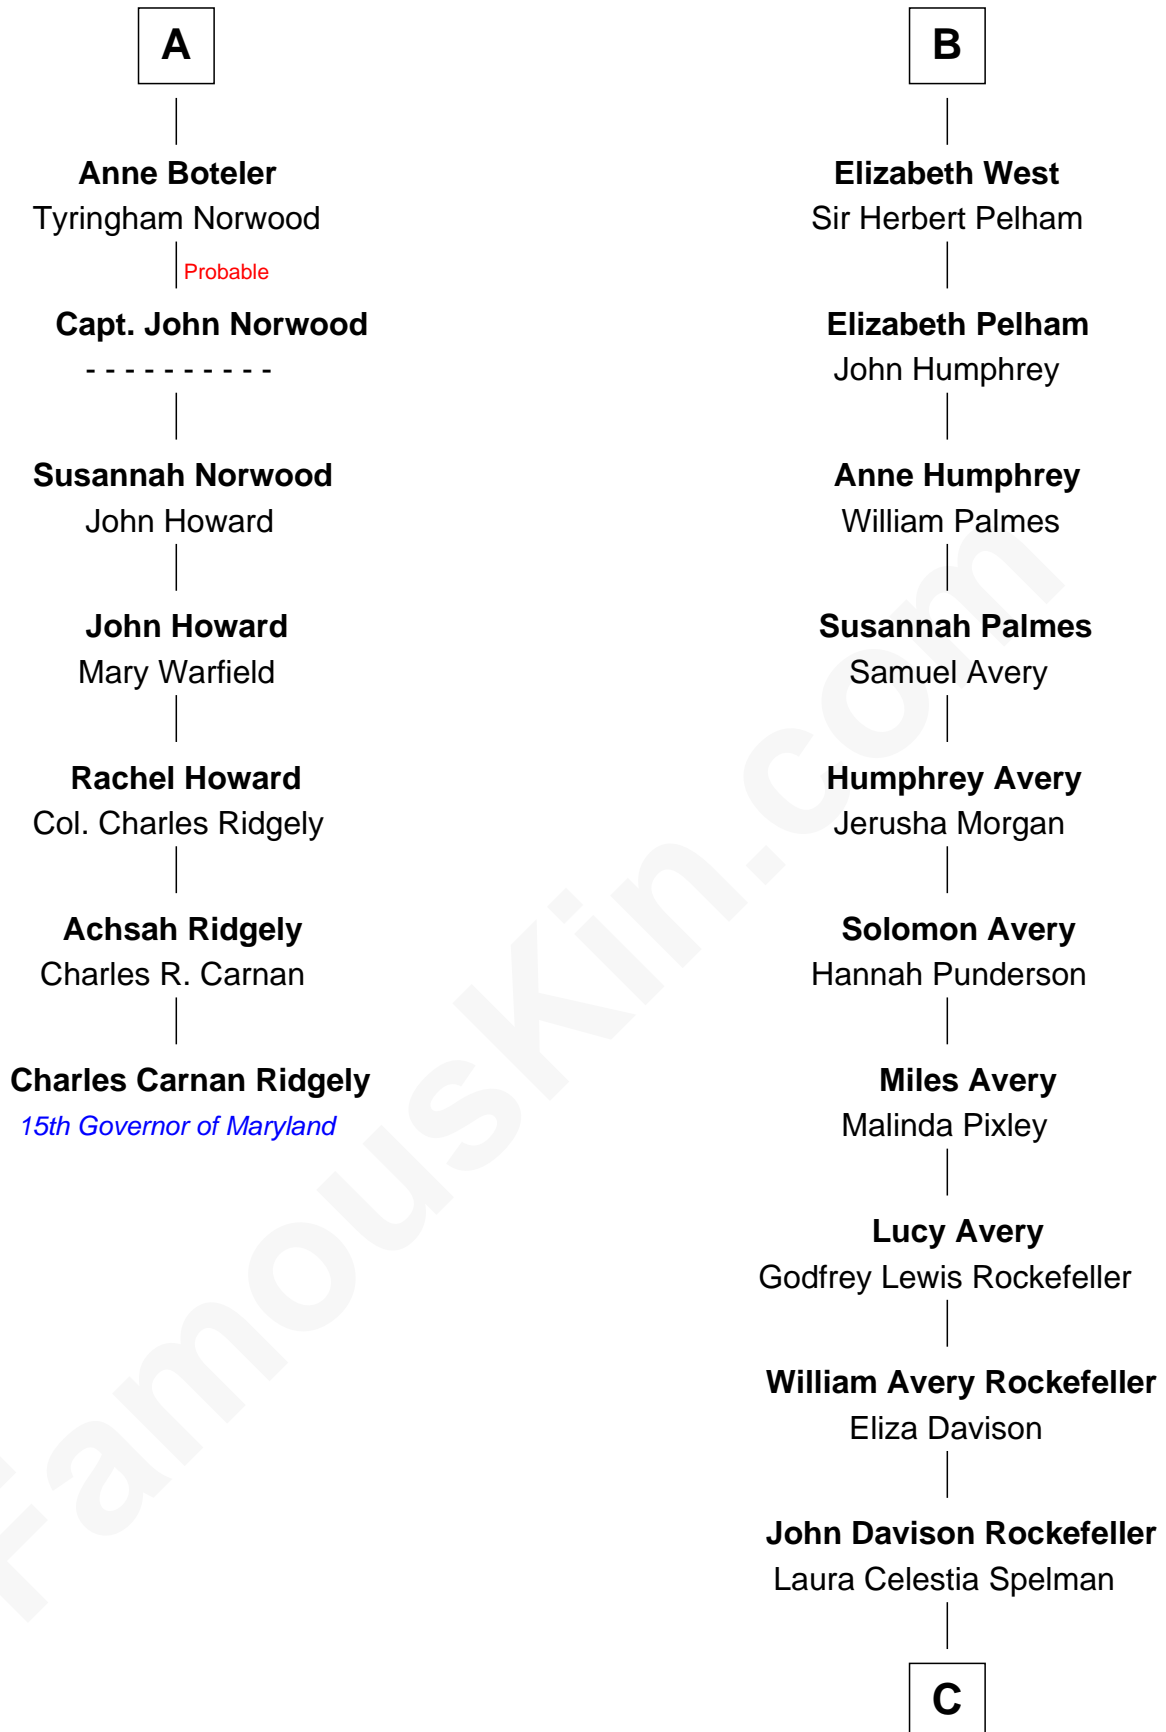

FamousKin.com
Relationship Chart of
Charles Carnan Ridgely
15th Governor of Maryland

13th cousin 5 times removed of

Nelson Rockefeller
41st U.S. Vice-President

Sir Michael de la Pole
 Katherine Wingfield

C

John Davison Rockefeller

Abby Greene Aldrich

Nelson Rockefeller

41st U.S. Vice-President

FamousKin.com