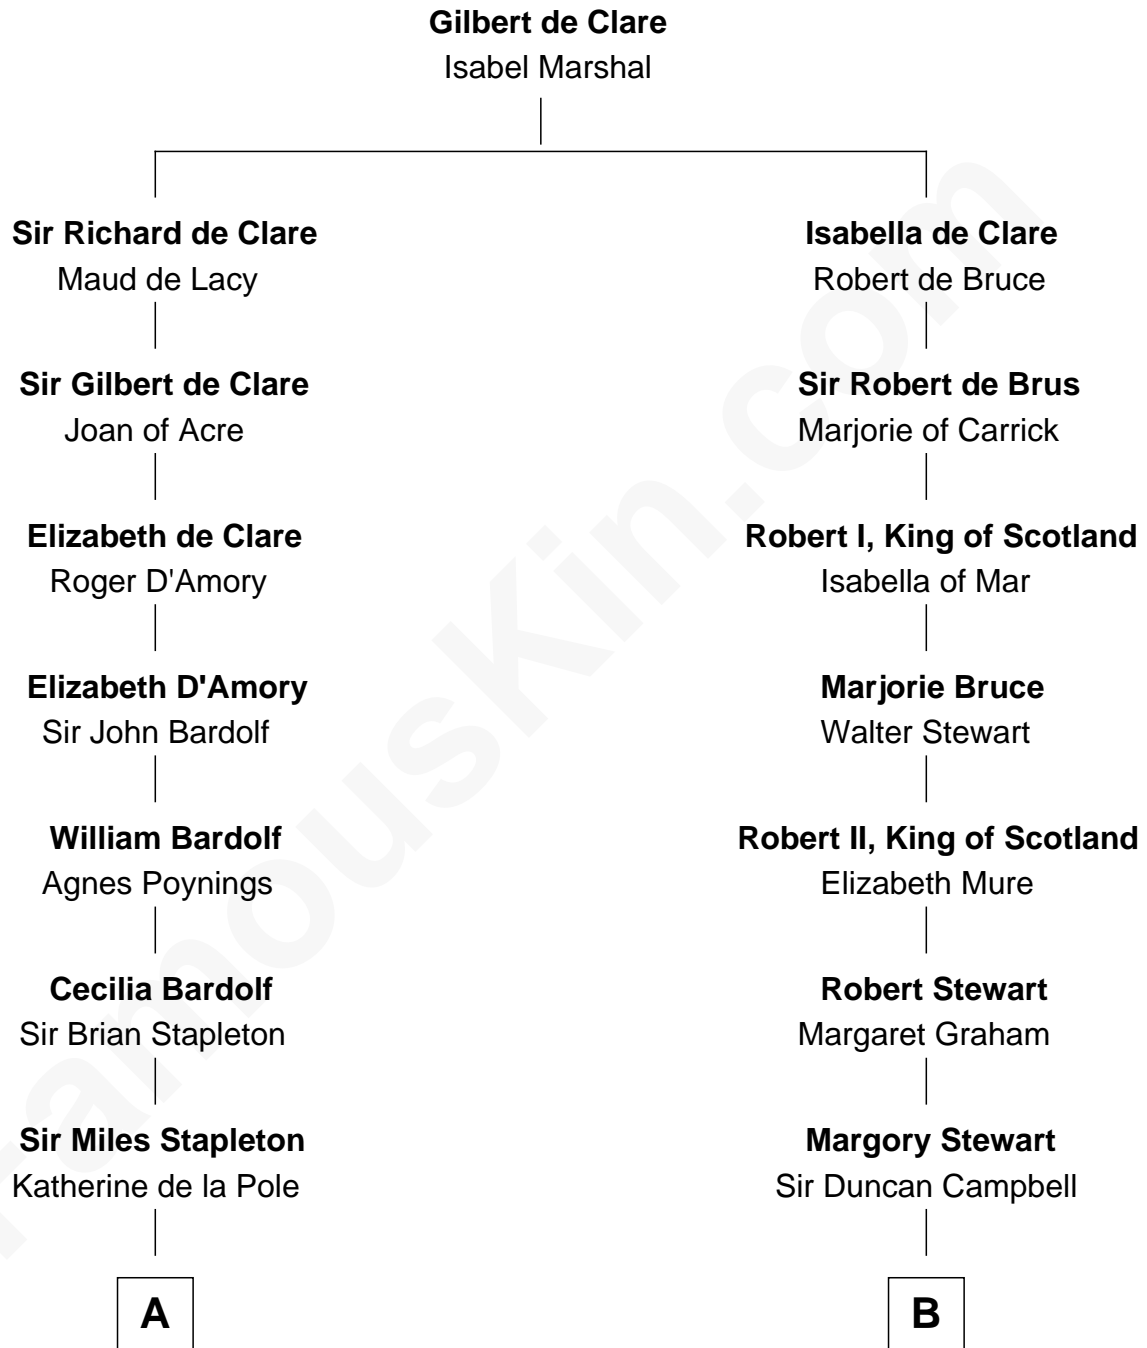

**FamousKin.com**  
**Relationship Chart of**  
**Charles Carnan Ridgely**  
*15th Governor of Maryland*

**18th cousin 3 times removed of**  
**Emily Post**  
*American Author on Etiquette*

**C**

**Achsah Ridgely**  
Charles R. Carnan

**Charles Carnan Ridgely**  
*15th Governor of Maryland*

**D**

**Mary Meek Magruder**  
Thomas Clagett

**Sarah Magruder Clagett**  
Upton Bruce

**Marian Bruce**  
William Price

**Bruce Price**  
Mary Josephine Lee