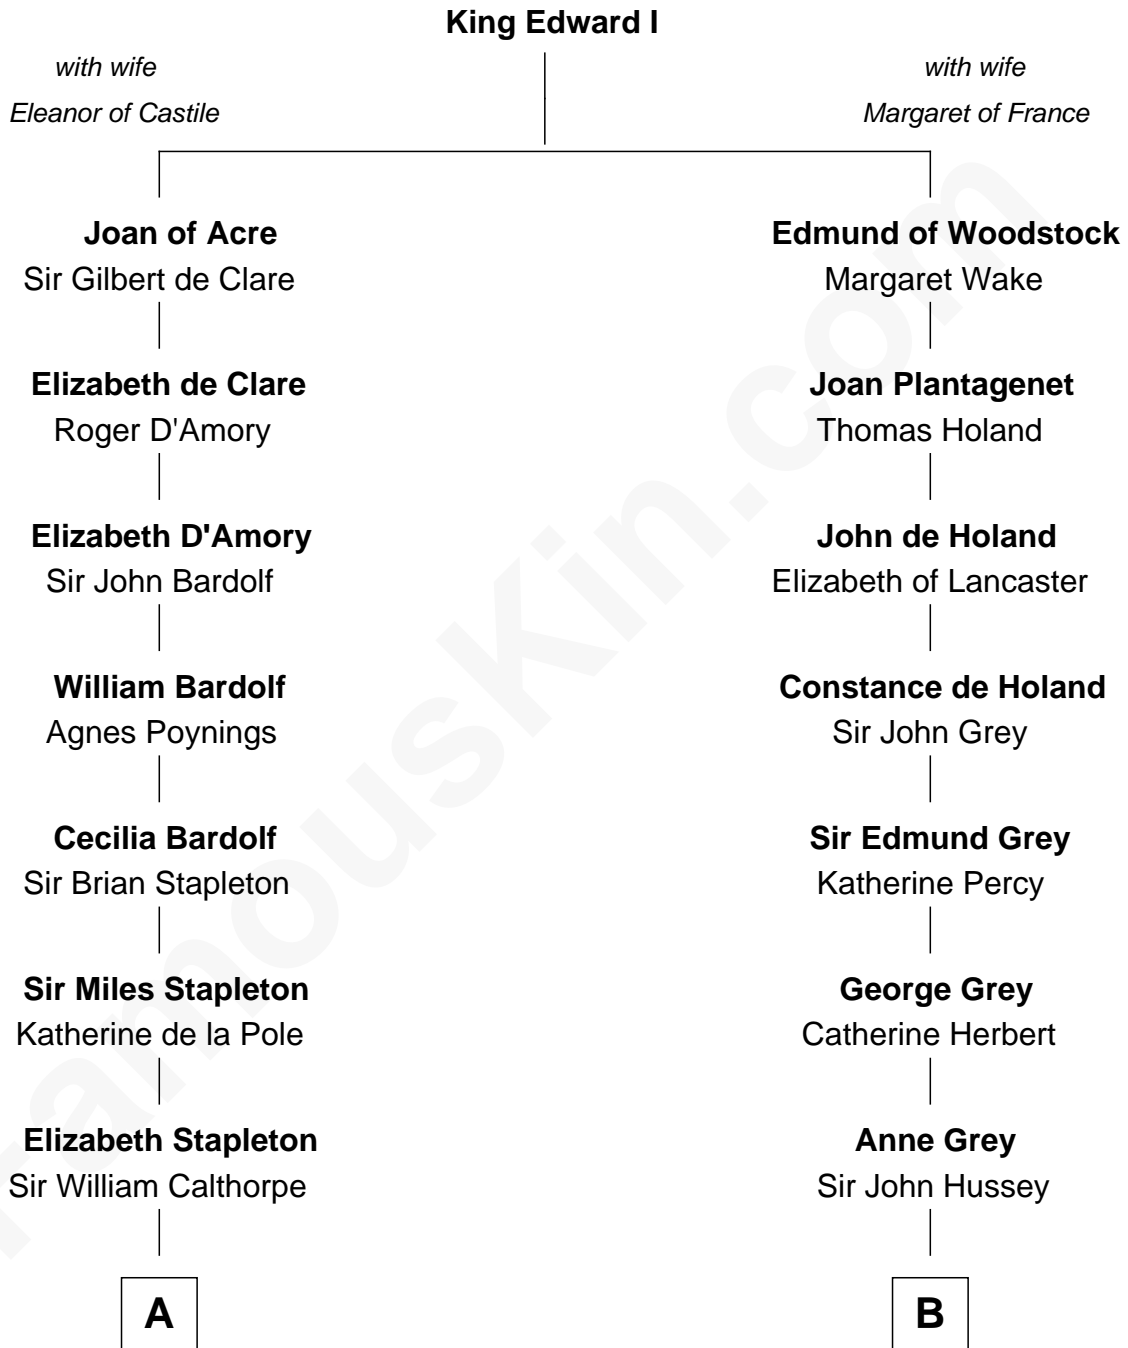

FamousKin.com
Relationship Chart of
Charles Carnan Ridgely
15th Governor of Maryland

17th cousin 3 times removed of
Camilla Parker Bowles
Queen Consort of the United Kingdom

C

George Keppel

Alice Frederica Edmonstone