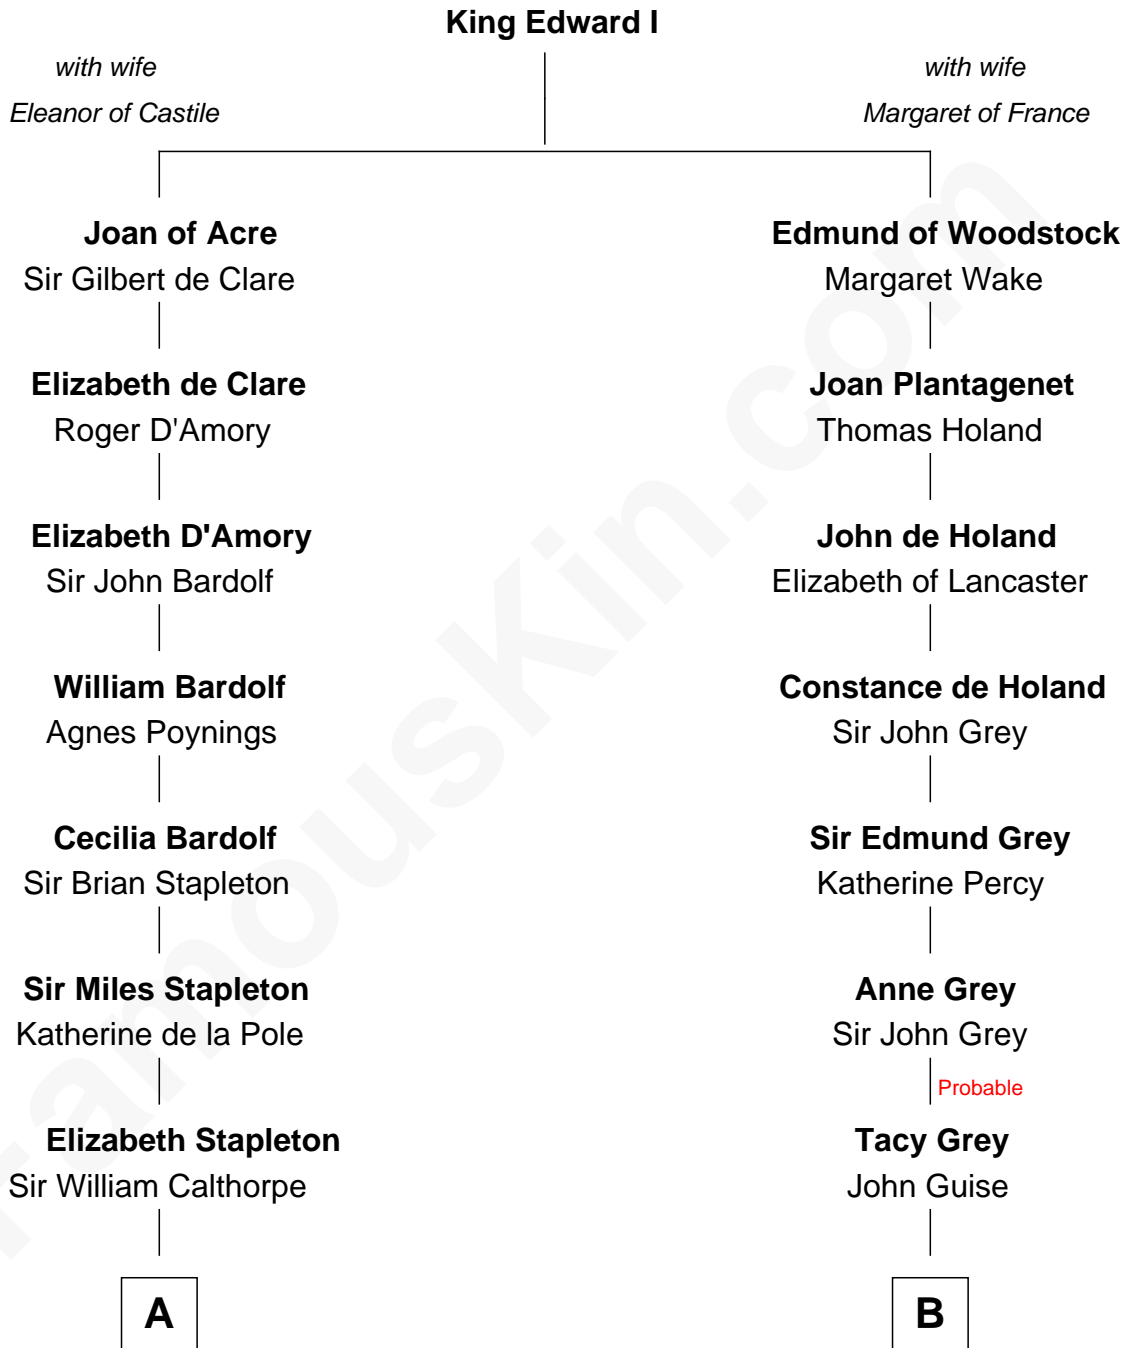

FamousKin.com
Relationship Chart of
Charles Carnan Ridgely
15th Governor of Maryland

17th cousin 3 times removed of

Raquel Welch
Movie Actress

C

Justin Smith Hall
Sarah Mehitable Stanford

Emery Stanford Hall
Clara Louise Adams

Josephine Sarah Hall
Armando Carlos Tejada

Raquel Welch
aka Raquel Welch