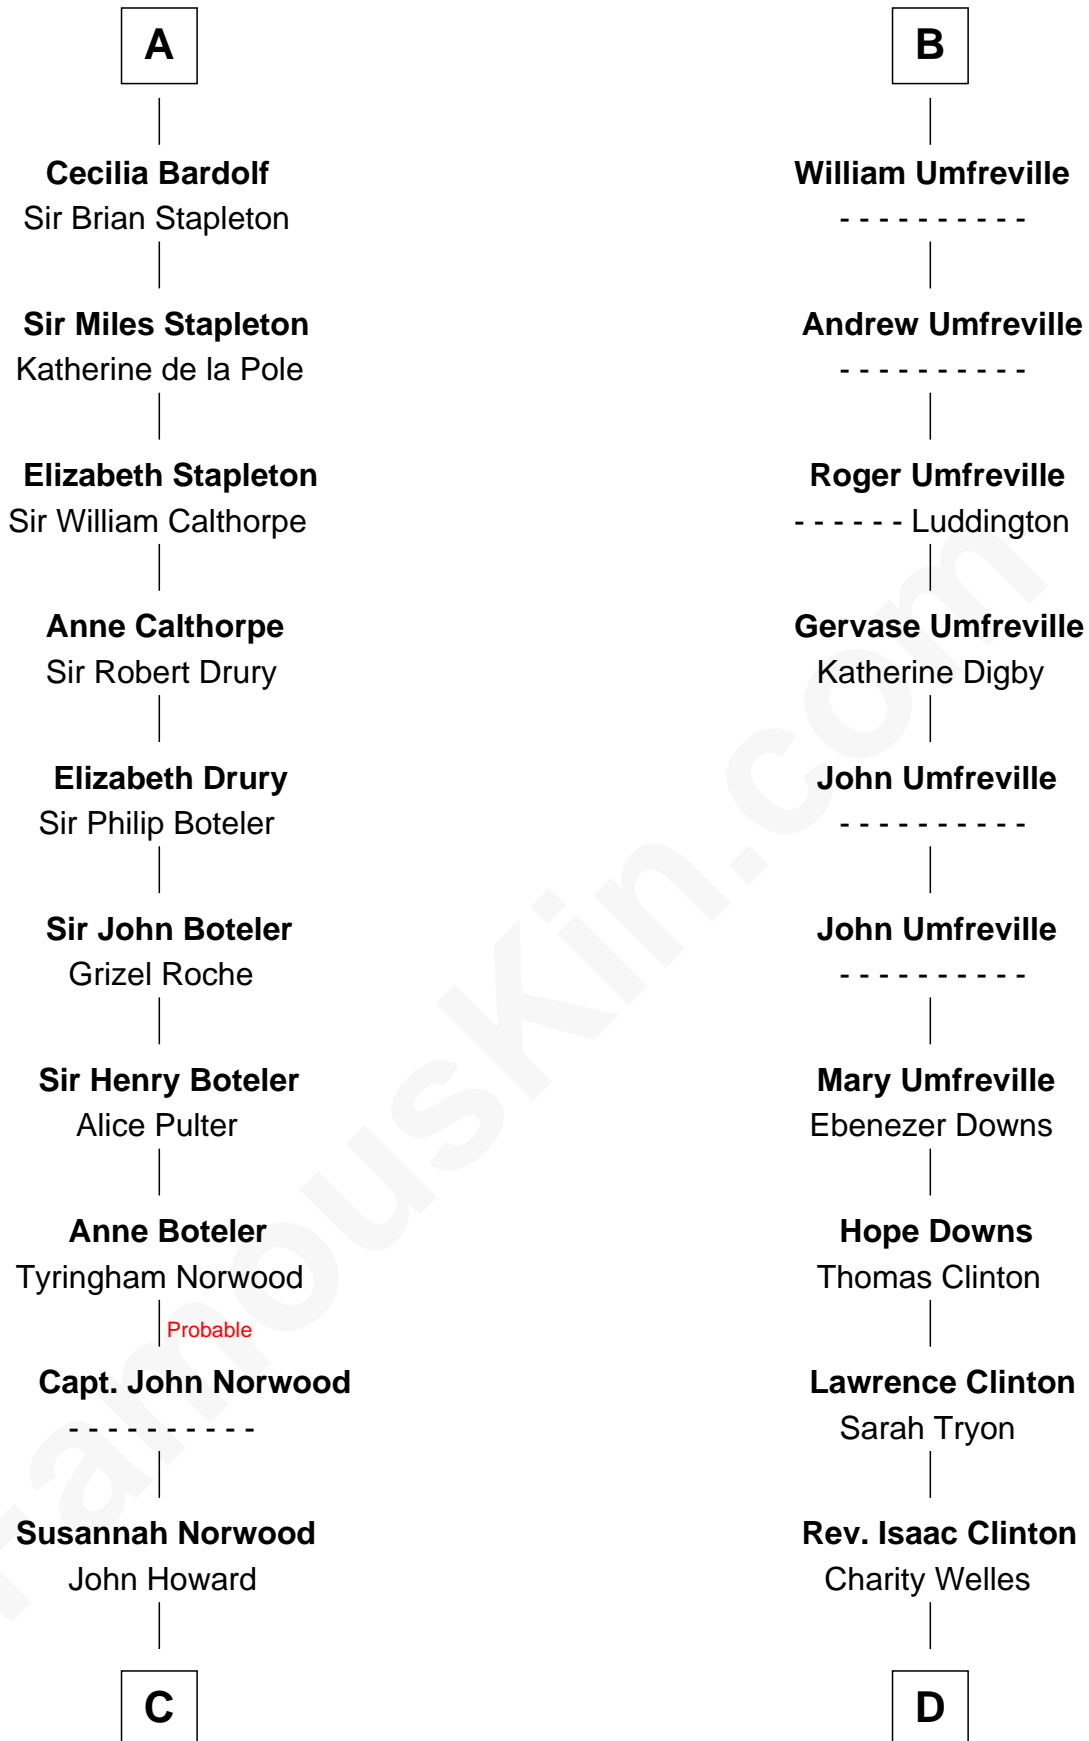

FamousKin.com
Relationship Chart of
Charles Carnan Ridgely
15th Governor of Maryland

19th cousin 1 time removed of

Helen (Herron) Taft
First Lady of President William H. Taft

C

John Howard

Mary Warfield

Rachel Howard

Col. Charles Ridgely

Achsah Ridgely

Charles R. Carnan

Charles Carnan Ridgely

15th Governor of Maryland

D

Maria Clinton

Ela Collins