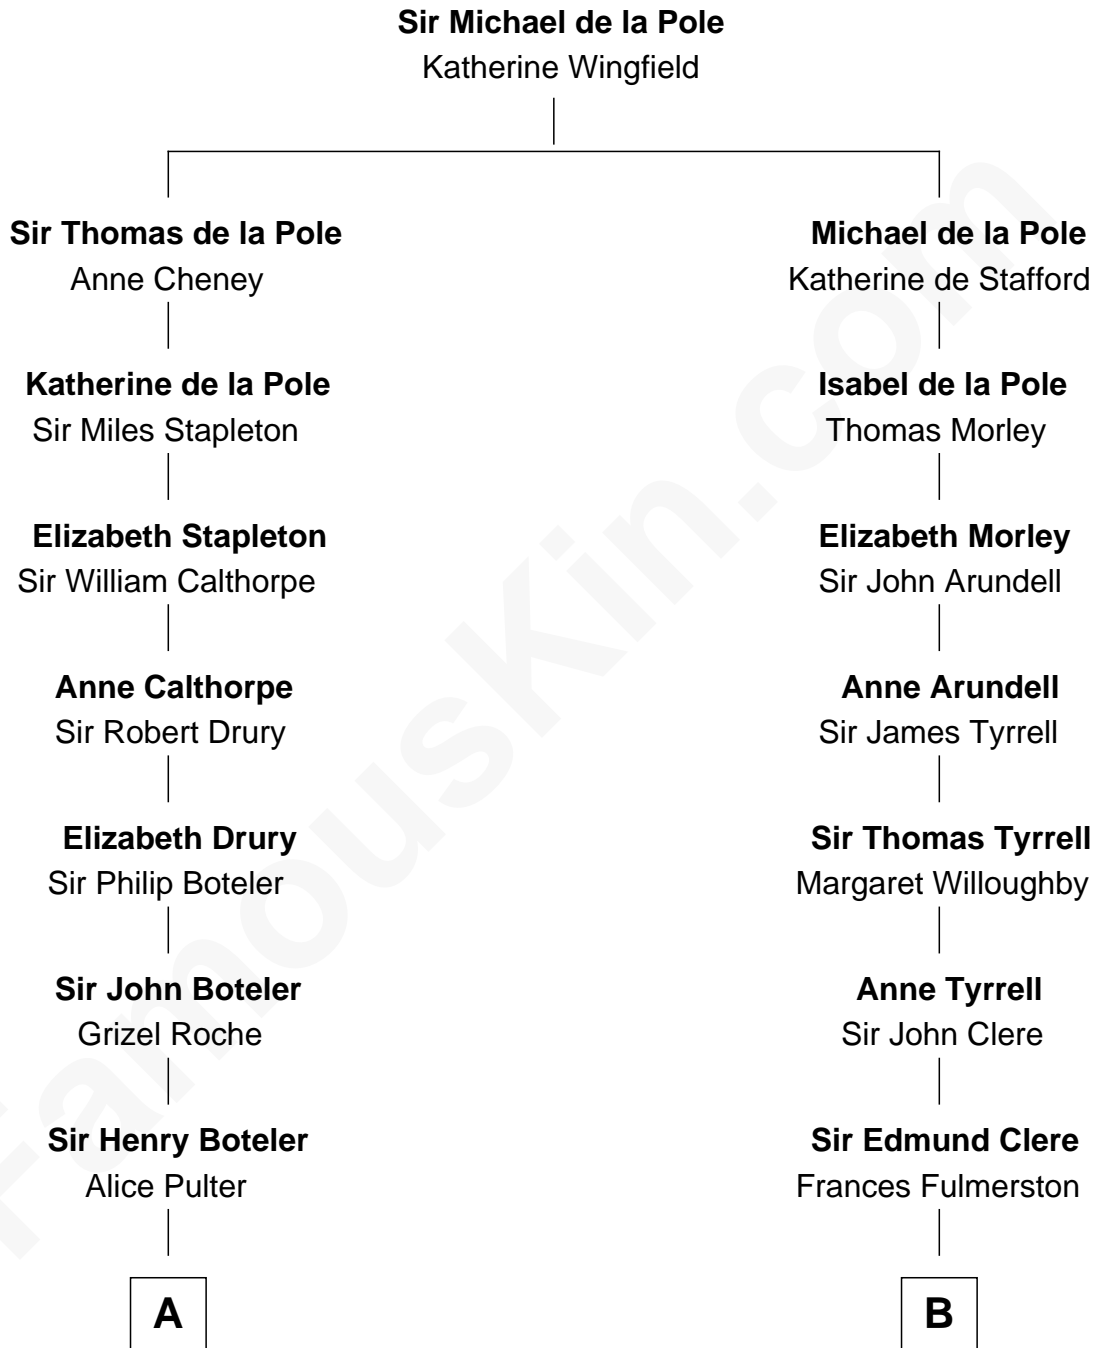

FamousKin.com
Relationship Chart of
Charles Carnan Ridgely
15th Governor of Maryland

13th cousin 6 times removed of
Mamie (Doud) Eisenhower
First Lady of President Dwight Eisenhower

C

—
Royal Houghton Doud

Mary Cornelia Sheldon

—
John Sheldon Doud

Elivera Mathilda Carlson

—
Mamie (Doud) Eisenhower

First Lady of Dwight Eisenhower

FamousKin.com