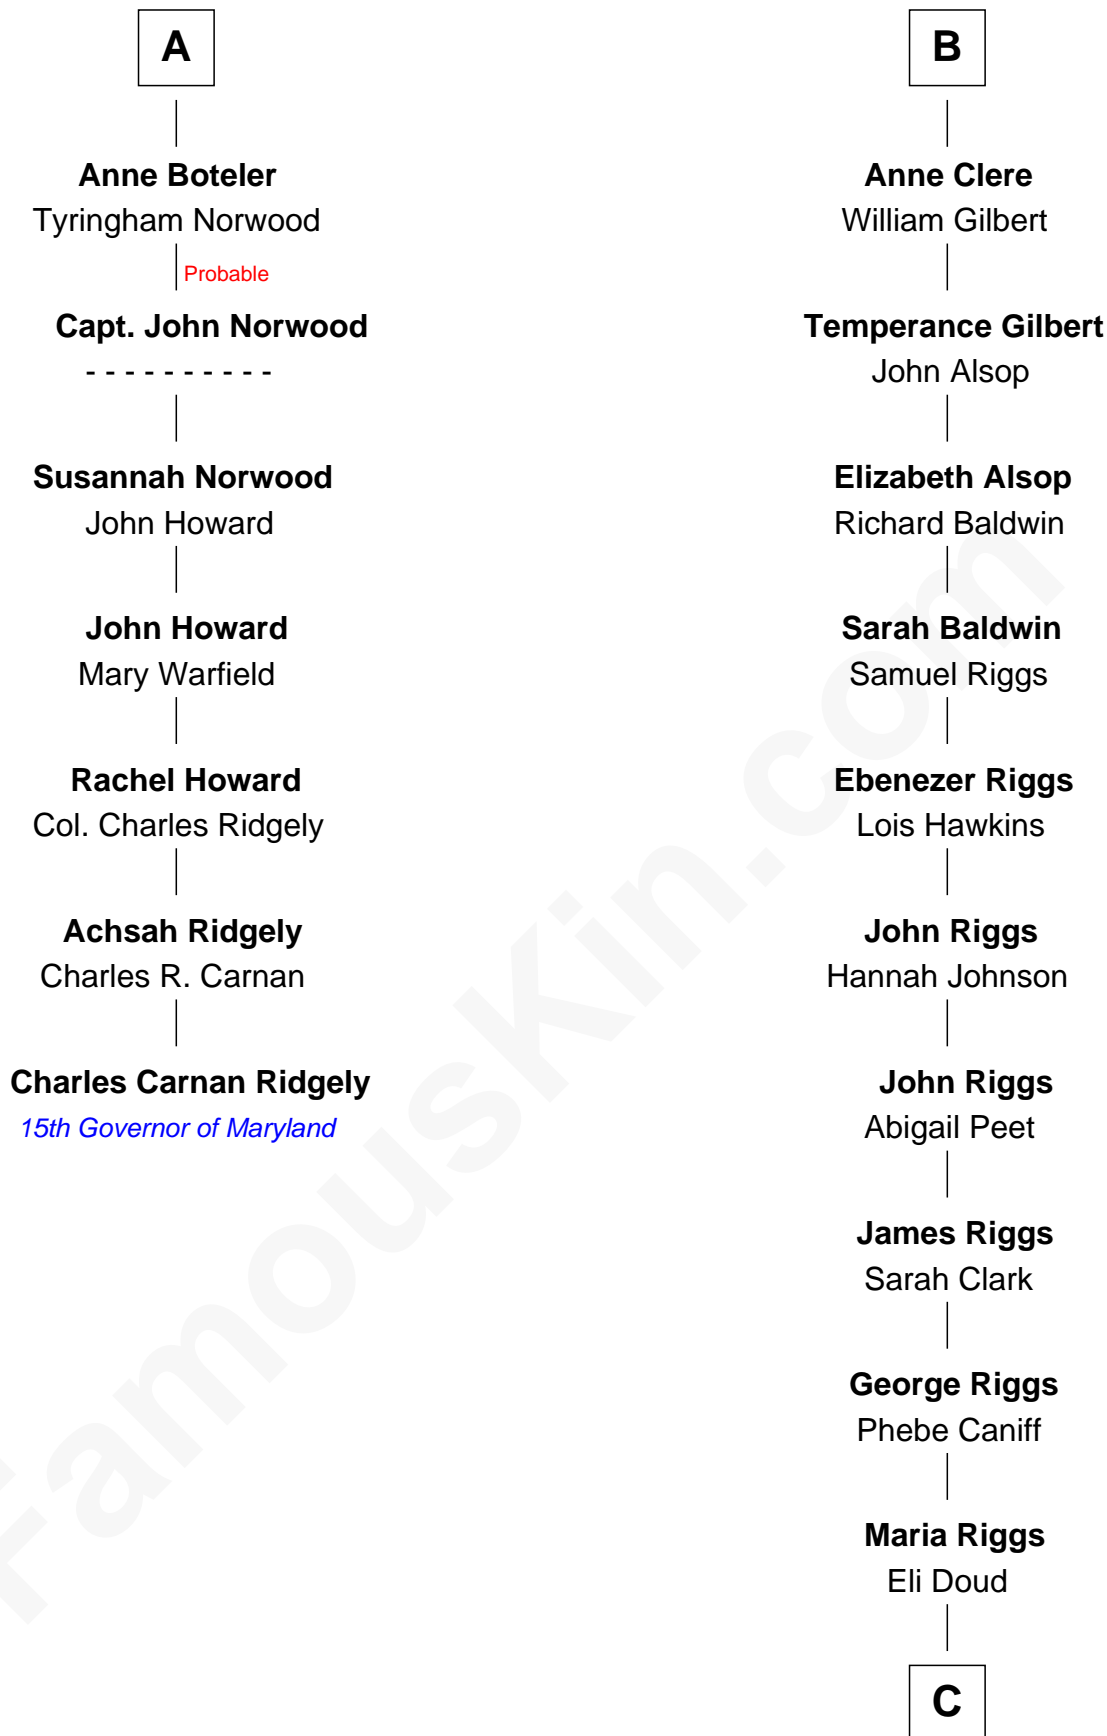

FamousKin.com
Relationship Chart of
Charles Carnan Ridgely
15th Governor of Maryland

13th cousin 6 times removed of
Mamie (Doud) Eisenhower
First Lady of President Dwight Eisenhower

C

—
Royal Houghton Doud

Mary Cornelia Sheldon

—
John Sheldon Doud

Elivera Mathilda Carlson

—
Mamie (Doud) Eisenhower

First Lady of Dwight Eisenhower

FamousKin.com