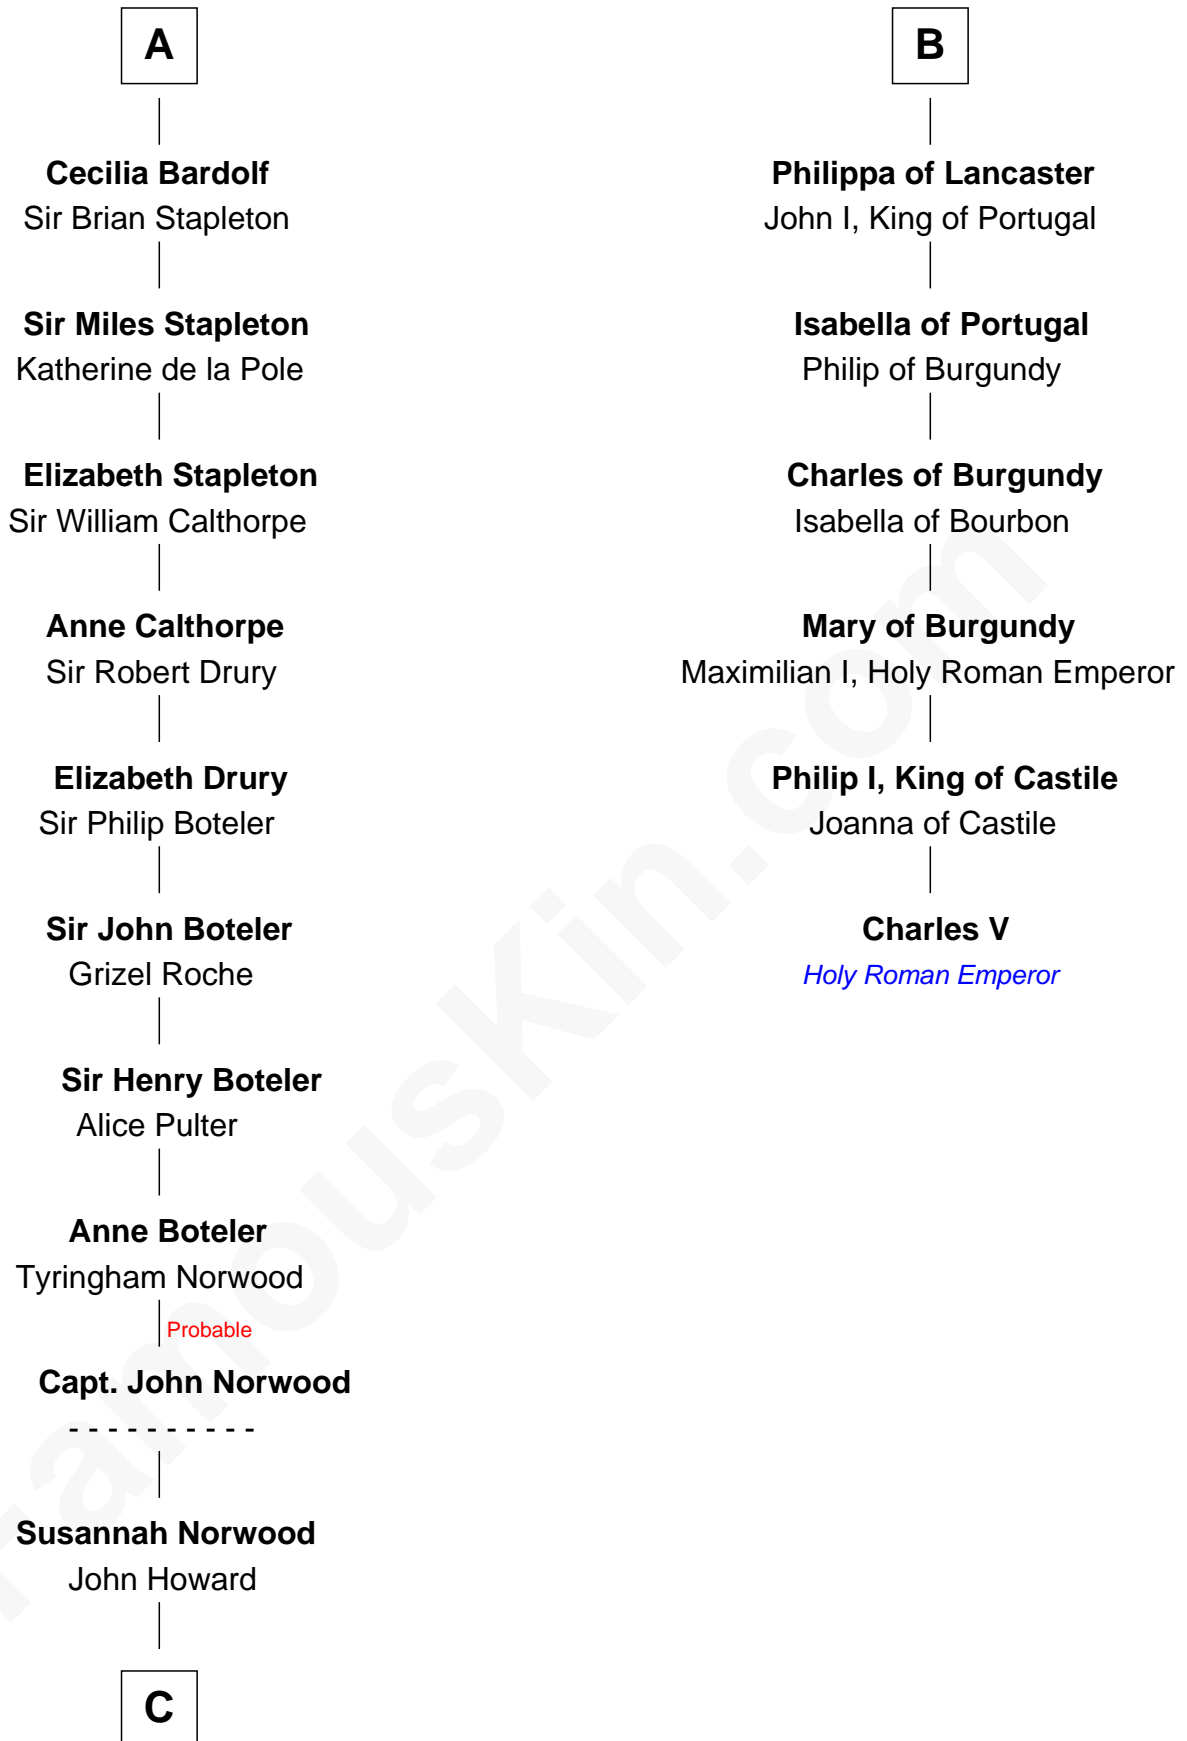

FamousKin.com
Relationship Chart of
Charles Carnan Ridgely
15th Governor of Maryland

12th cousin 8 times removed of

Charles V
Holy Roman Emperor

C

—
John Howard

Mary Warfield

—
Rachel Howard

Col. Charles Ridgely

—
Achsah Ridgely

Charles R. Carnan

—
Charles Carnan Ridgely

15th Governor of Maryland

FamousKin.com