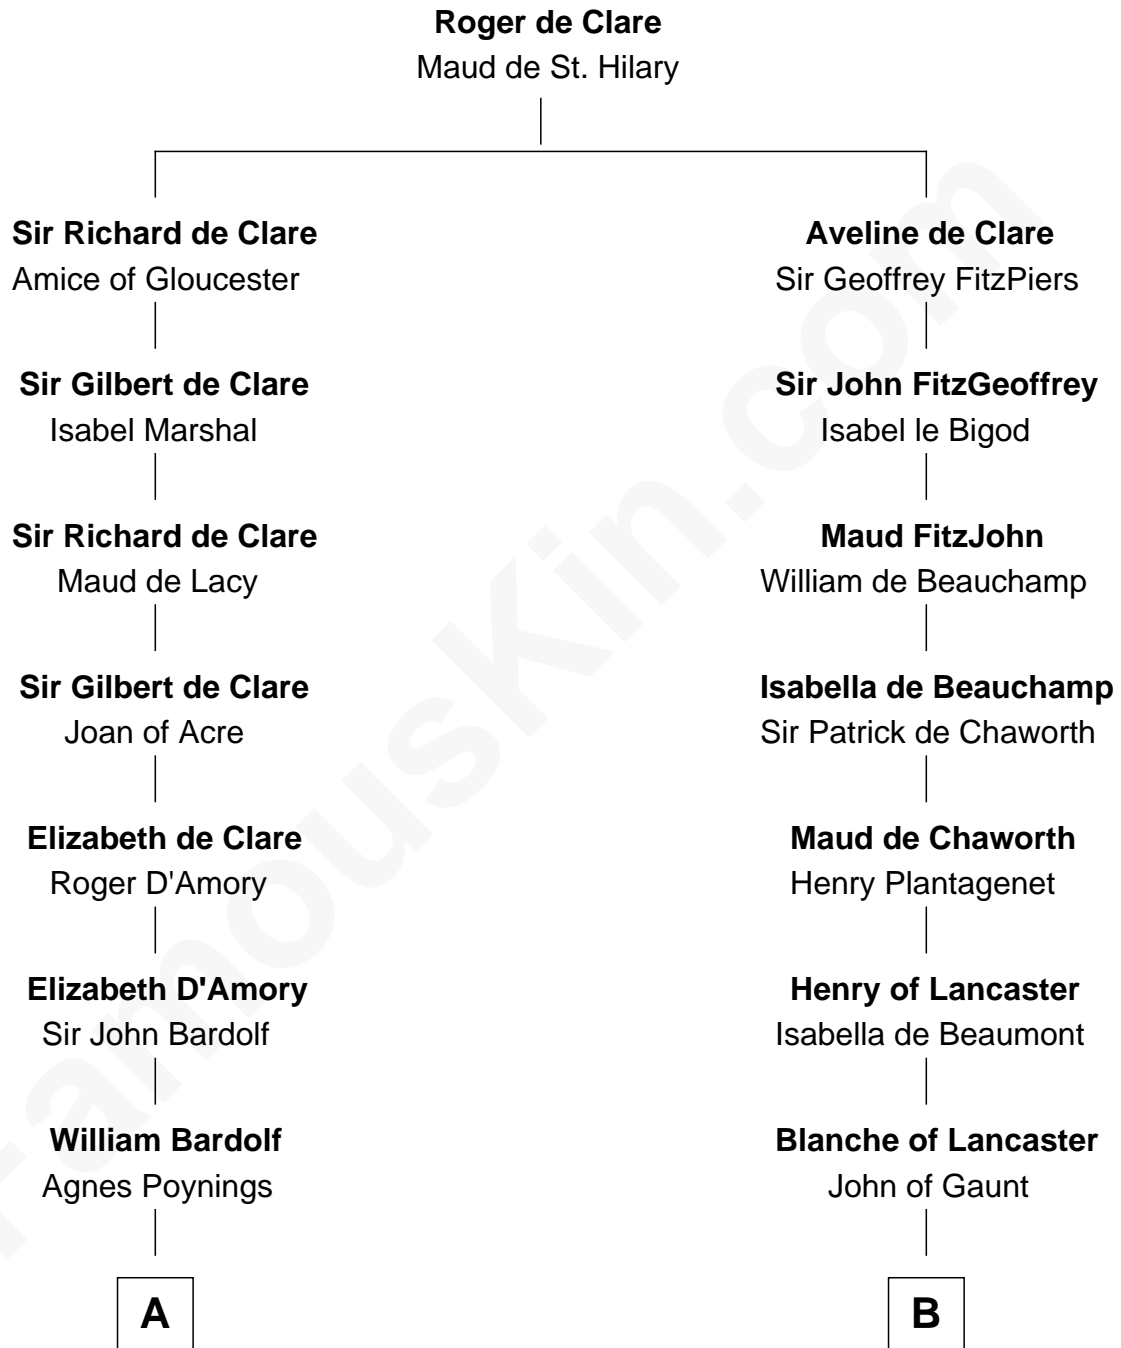

FamousKin.com
Relationship Chart of
Charles Carnan Ridgely
15th Governor of Maryland

12th cousin 8 times removed of

Charles V
Holy Roman Emperor

C

—
John Howard

Mary Warfield

—
Rachel Howard

Col. Charles Ridgely

—
Achsah Ridgely

Charles R. Carnan

—
Charles Carnan Ridgely

15th Governor of Maryland

FamousKin.com