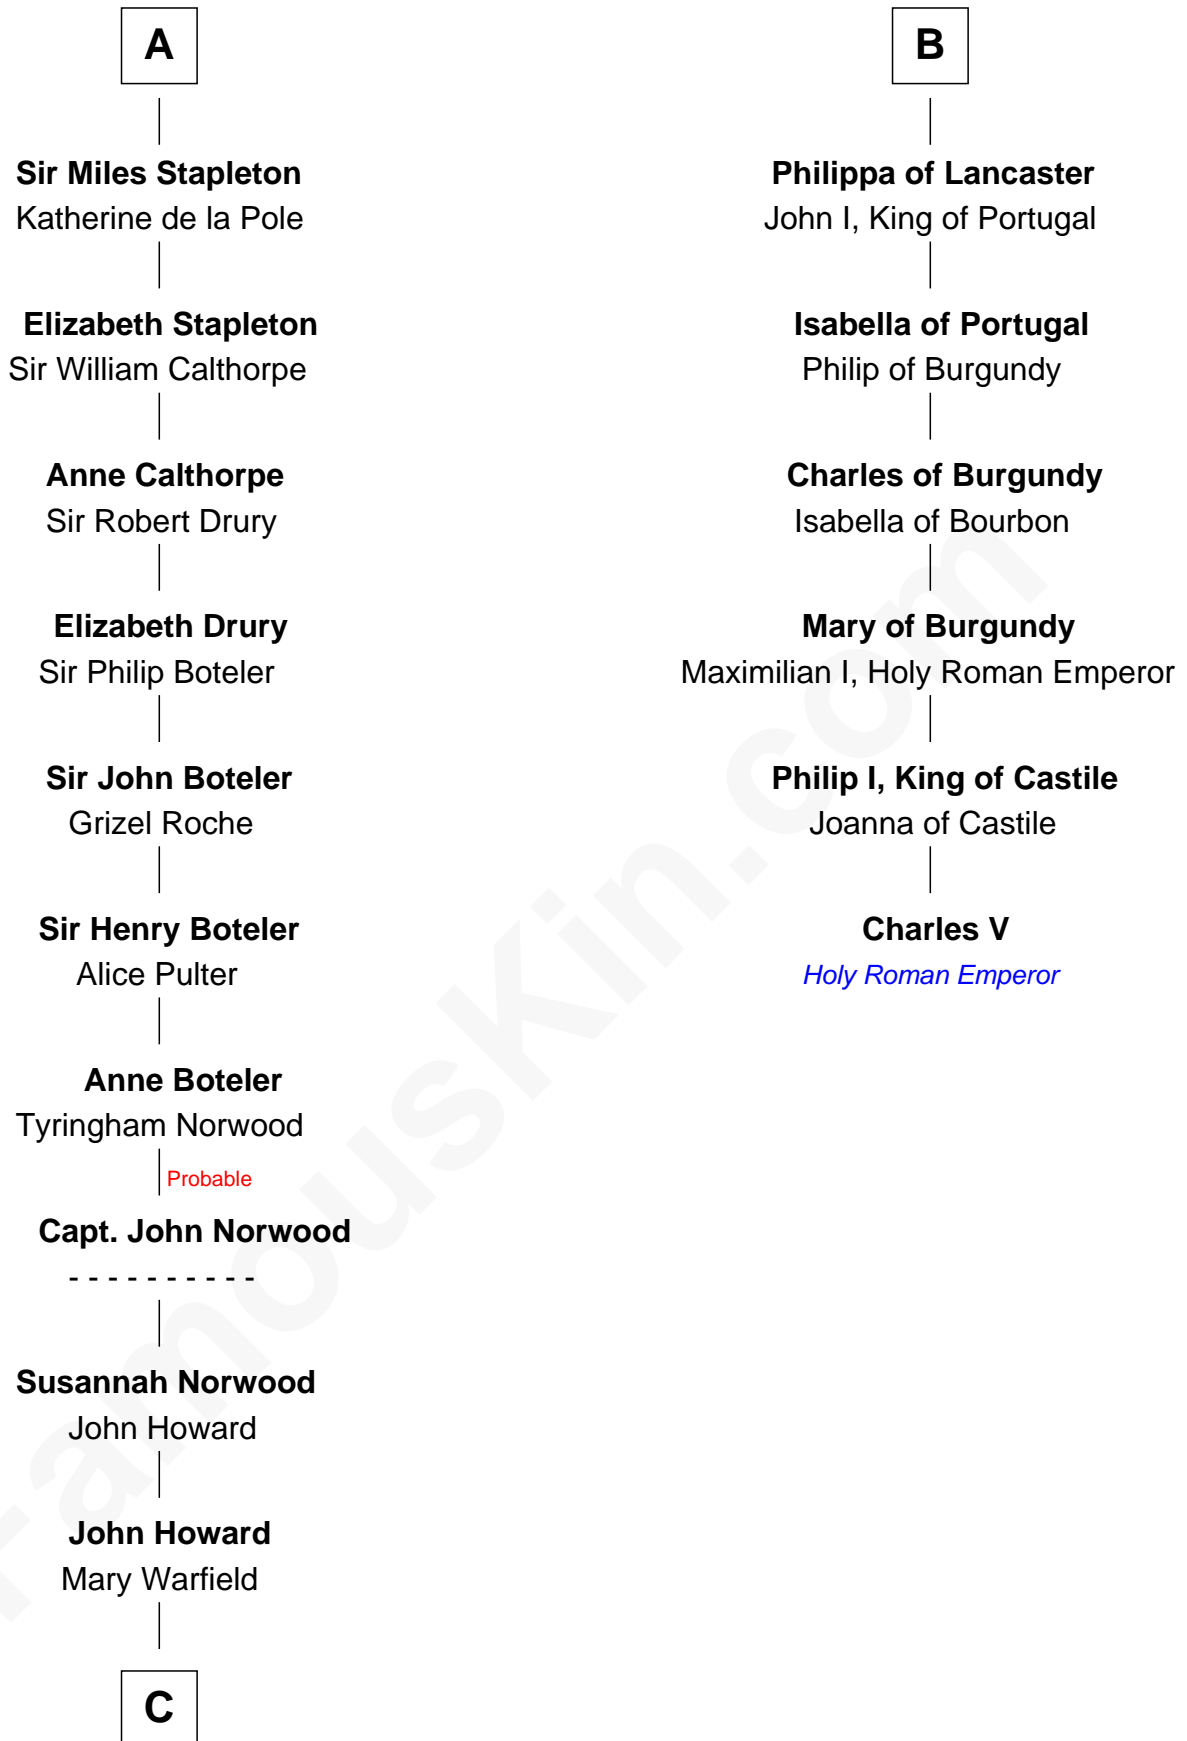

FamousKin.com
Relationship Chart of
Charles Carnan Ridgely
15th Governor of Maryland

12th cousin 7 times removed of

Charles V
Holy Roman Emperor

Sir William Marshal
 Isabel de Clare

C

—
Rachel Howard
Col. Charles Ridgely

—
Achsah Ridgely
Charles R. Carnan

—
Charles Carnan Ridgely
15th Governor of Maryland

FamousKin.com