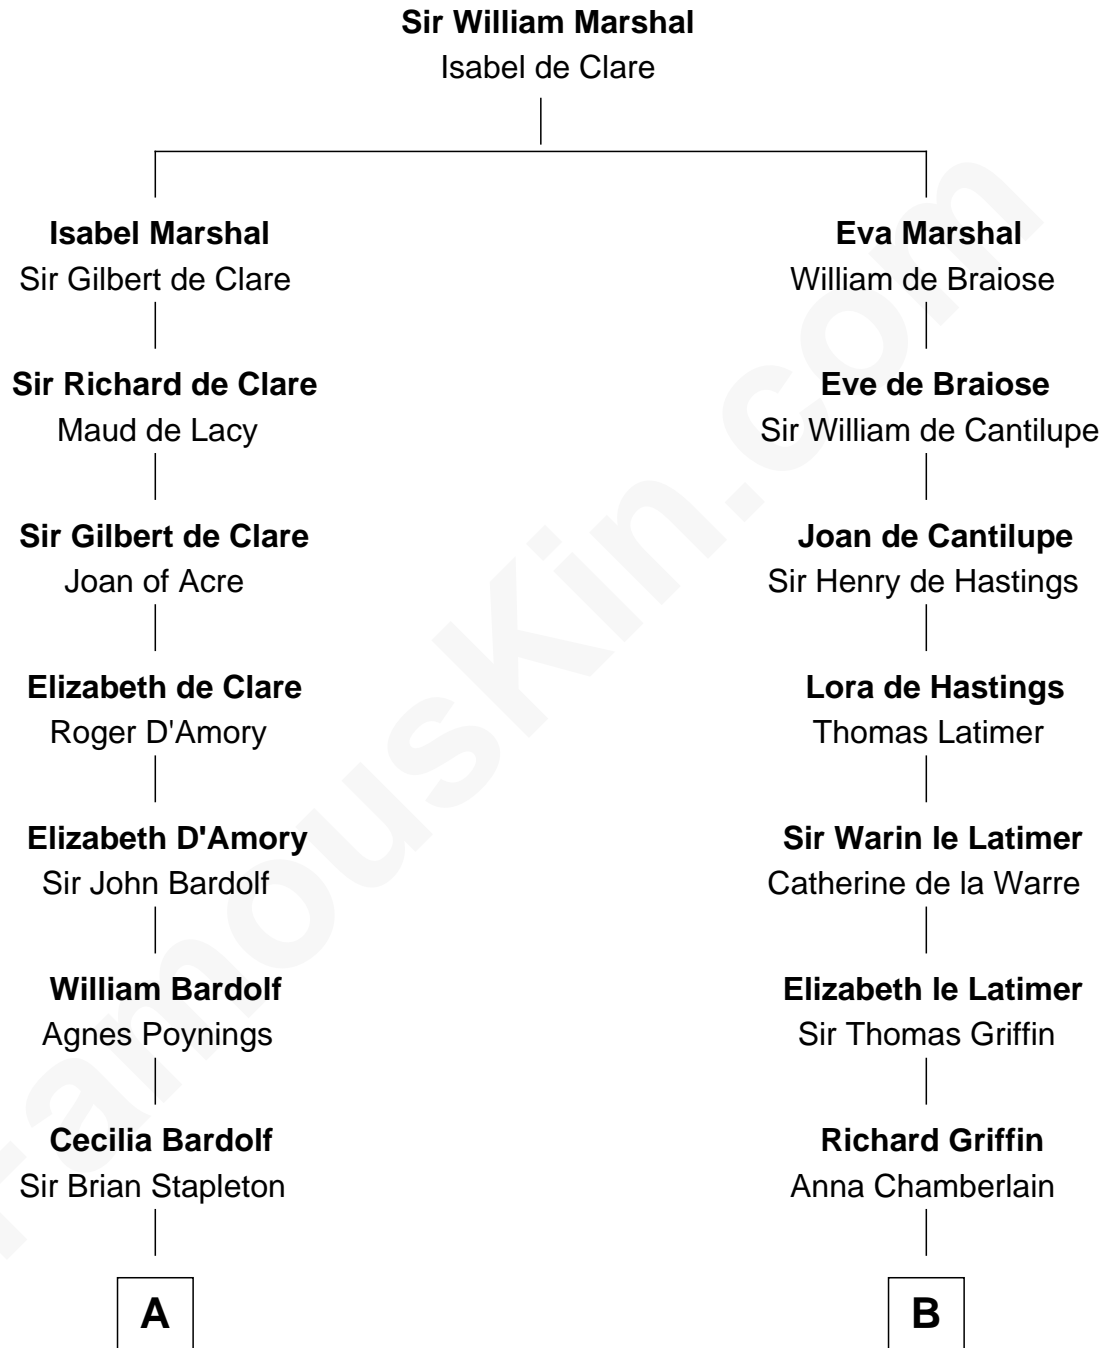

FamousKin.com
Relationship Chart of
Charles Carnan Ridgely
15th Governor of Maryland

19th cousin 2 times removed of
J.P. Morgan
American Banker and Art Collector

C

Rachel Howard
Col. Charles Ridgely

Achsah Ridgely
Charles R. Carnan

Charles Carnan Ridgely
15th Governor of Maryland

D

Lynde Lord
Lois Sheldon

Lynde Lord
Mary Lyman

Mary Sheldon Lord
John Pierpont

Juliet Pierpont
Junius Spencer Morgan

J.P. Morgan
American Banker and Art Collector