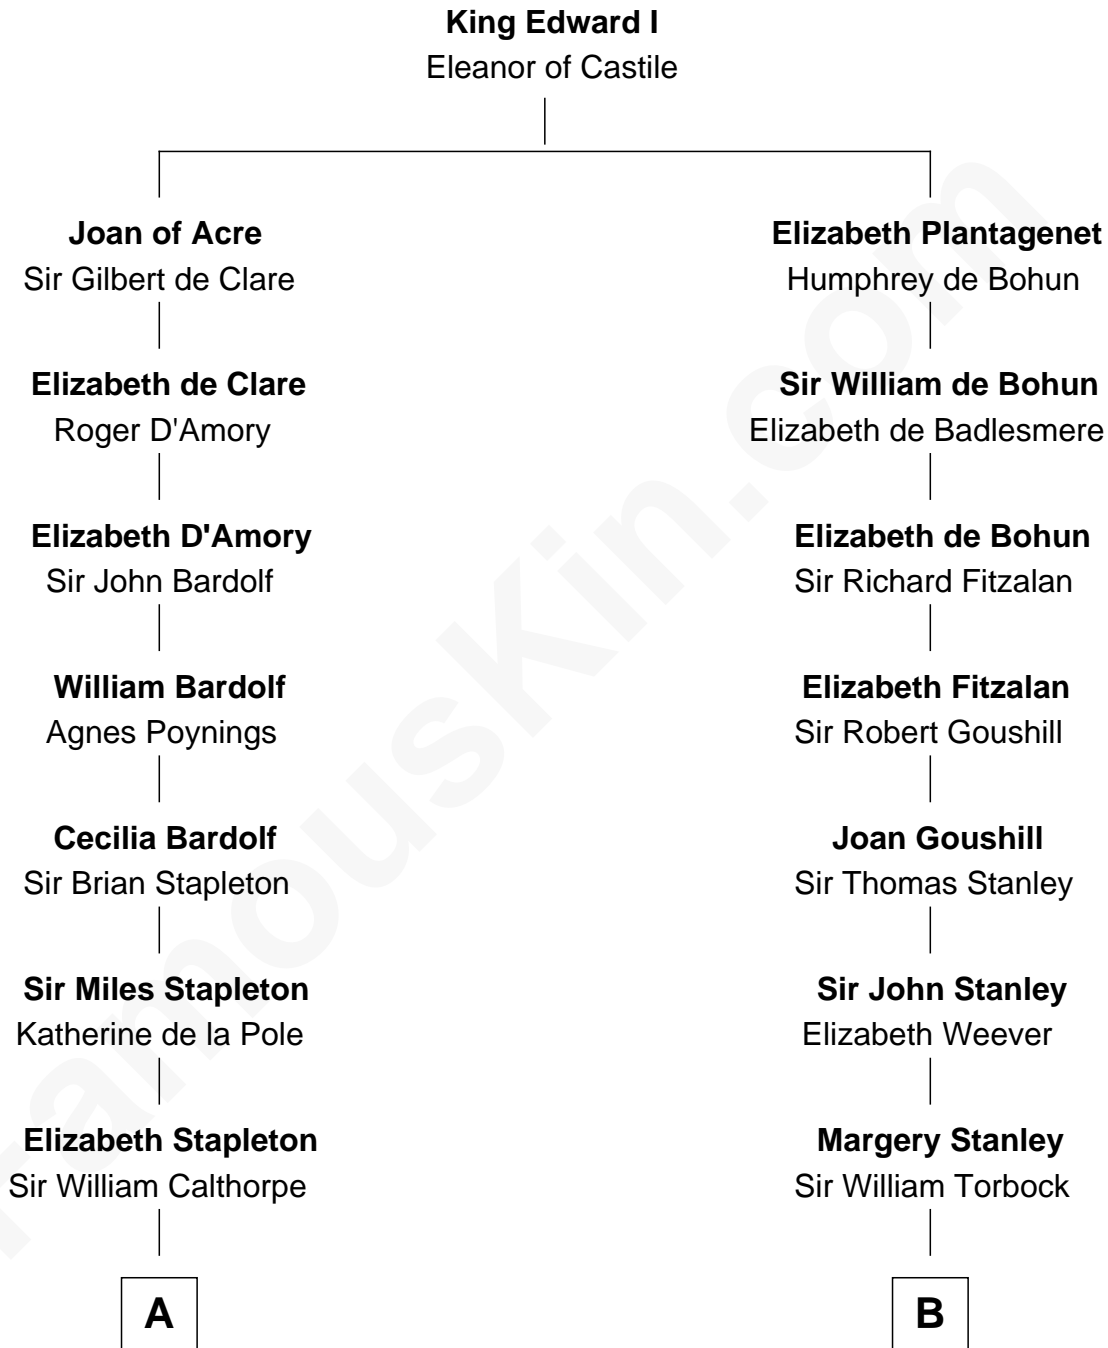

FamousKin.com
Relationship Chart of
Charles Carnan Ridgely
15th Governor of Maryland

17th cousin 2 times removed of
Juliette Gordon Low
Founder of the Girl Scouts

C

Juliette Augusta Magill

John Harris Kinzie

Eleanor Lytle Kinzie

William Washington Gordon

Juliette Gordon Low

Founder of the Girl Scouts

FamousKin.com