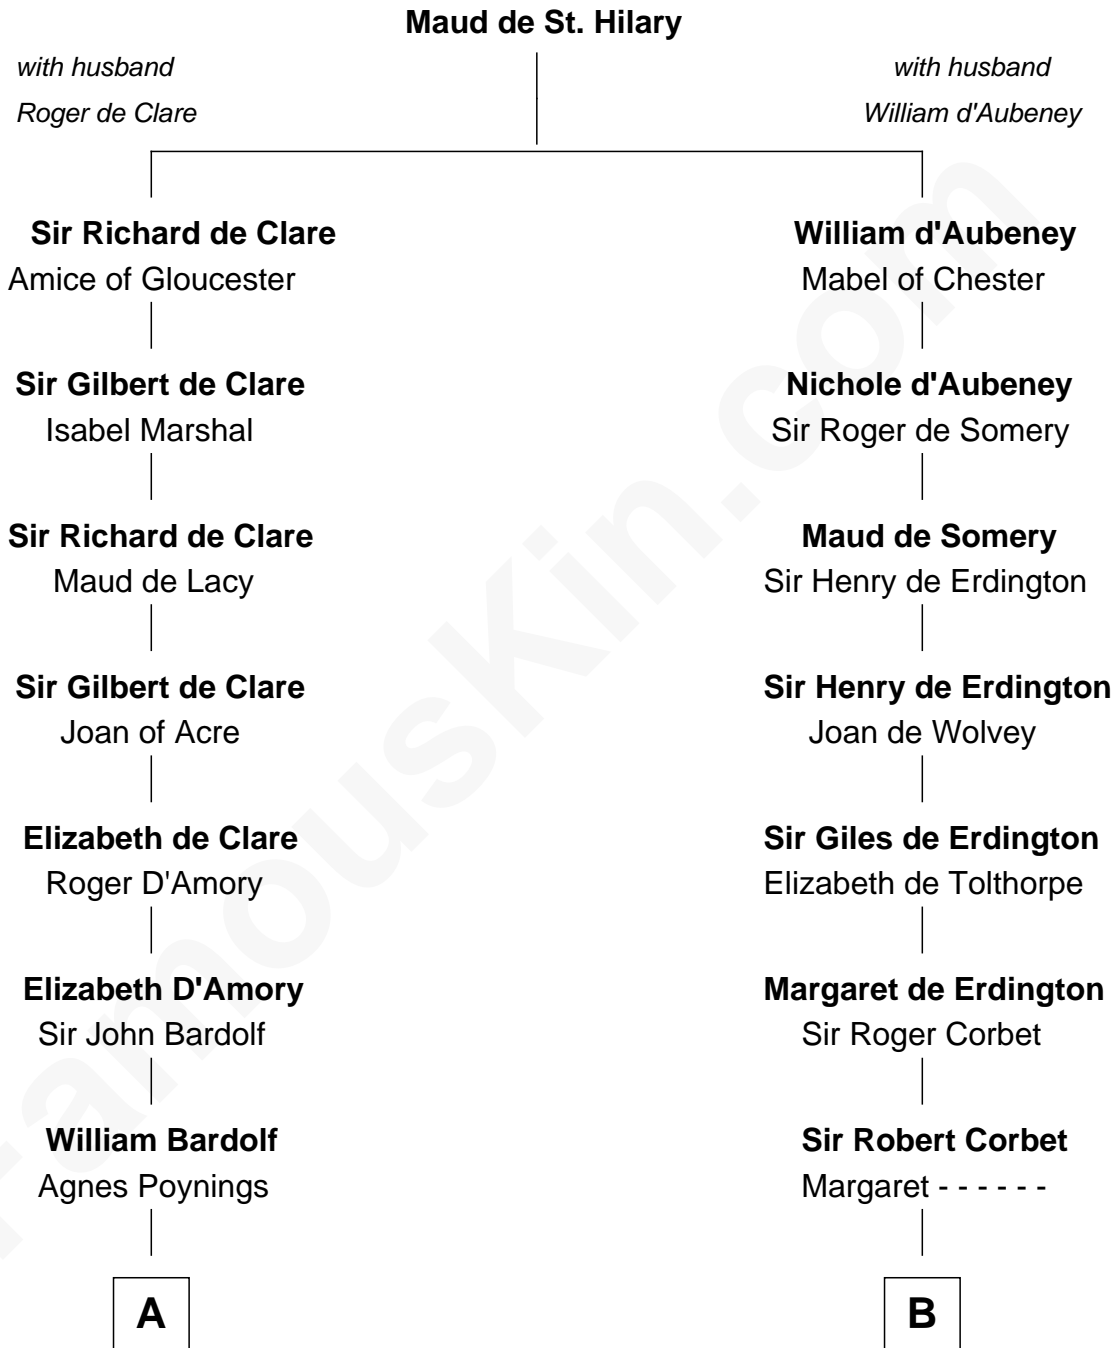

FamousKin.com
Relationship Chart of
Charles Carnan Ridgely
15th Governor of Maryland

20th cousin 1 time removed of
John Davis Long
32nd Governor of Massachusetts

C

John Howard

Mary Warfield

Rachel Howard

Col. Charles Ridgely

Achsah Ridgely

Charles R. Carnan

Charles Carnan Ridgely

15th Governor of Maryland

D

Simon Davis

Hannah Gates

David Davis