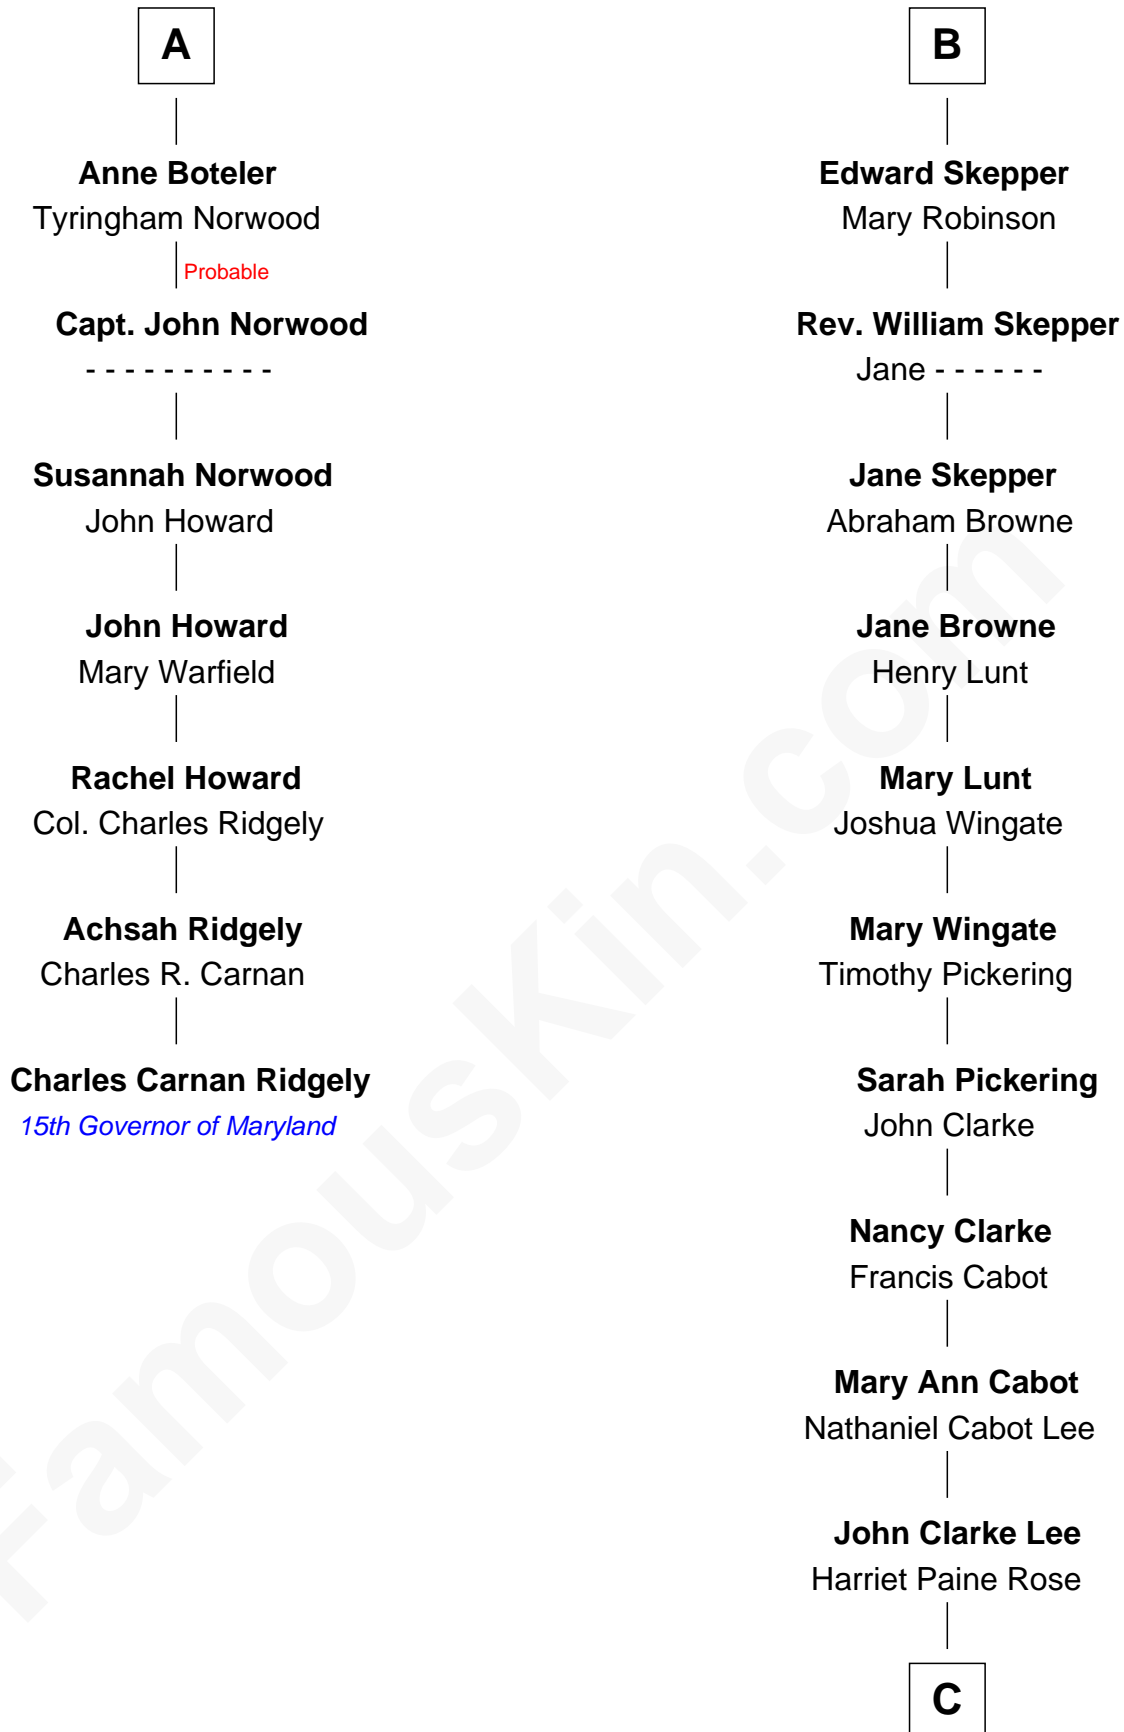

FamousKin.com
Relationship Chart of
Charles Carnan Ridgely
15th Governor of Maryland

13th cousin 8 times removed of

Kyra Sedgwick
TV and Movie Actress

Sir Michael de la Pole
 Katherine Wingfield

C

Marianne Cabot Lee
Samuel Endicott Peabody

Rev. Dr. Endicott Peabody
Fannie Peabody

Helen Peabody
Robert Minturn Sedgwick

Henry Dwight Sedgwick
Patricia Ann Rosenwald

Kyra Sedgwick
TV and Movie Actress