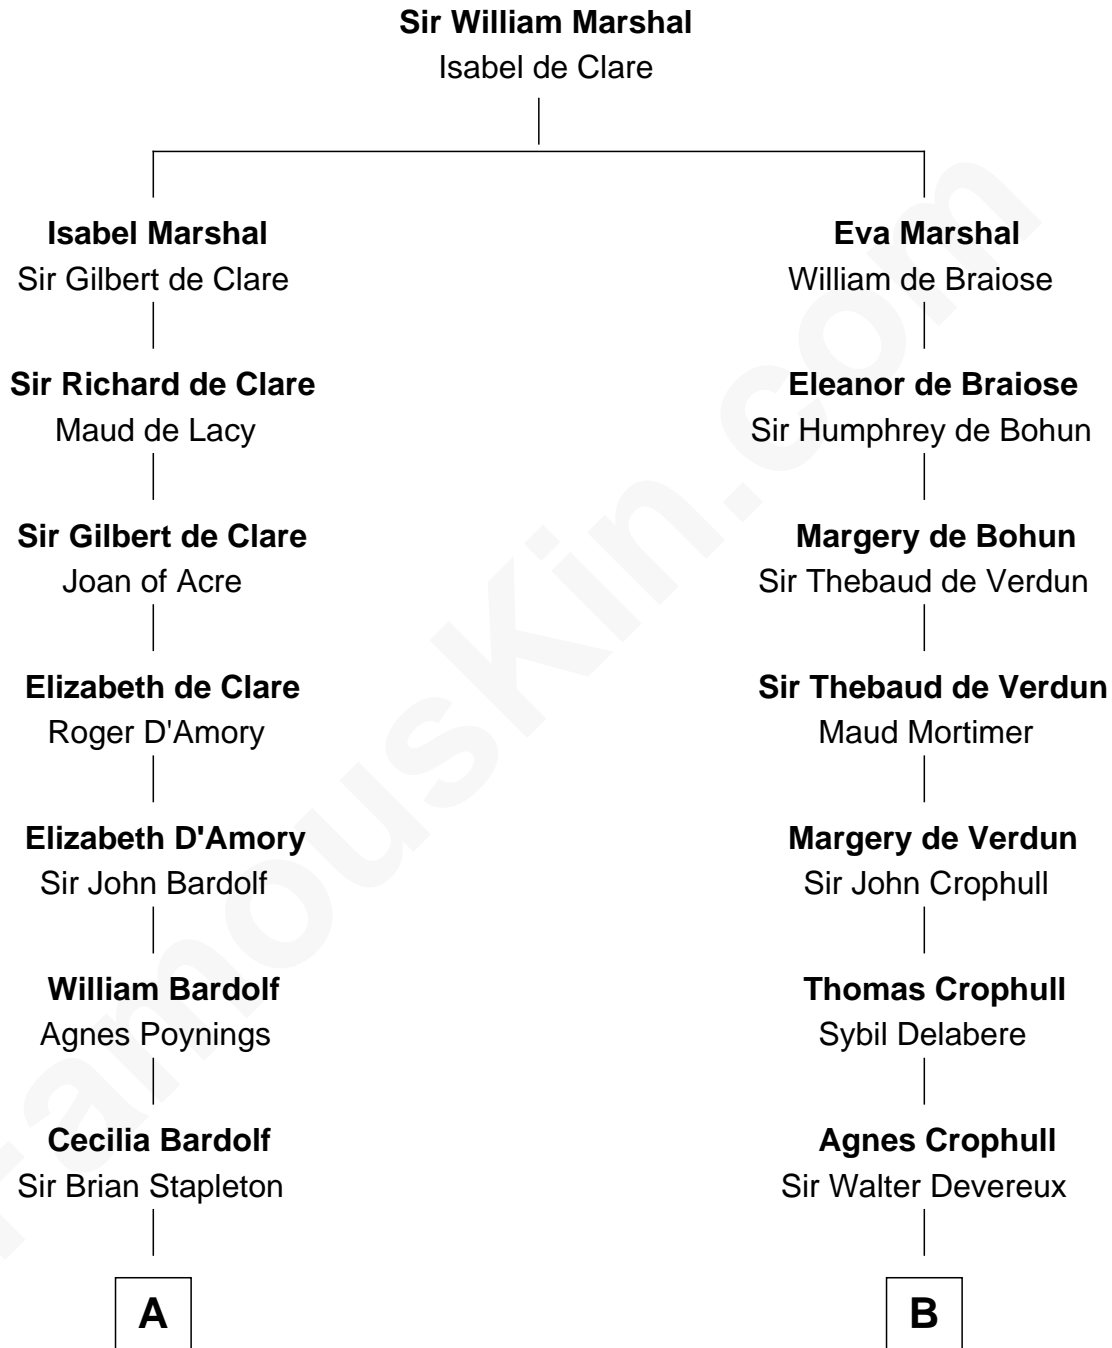

**FamousKin.com**  
**Relationship Chart of**  
**Charles Carnan Ridgely**  
*15th Governor of Maryland*

**19th cousin of**  
**Button Gwinnett**  
*Signer of the Declaration of Independence*

**C**

**Rachel Howard**  
Col. Charles Ridgely

**Achsah Ridgely**  
Charles R. Carnan

**Charles Carnan Ridgely**  
*15th Governor of Maryland*

**D**

**George Gwinnett**  
Elizabeth Coxe

**Rev. Samuel Gwinnett**  
Anne Eames

**Button Gwinnett**  
*Signer of Declaration of Independence*