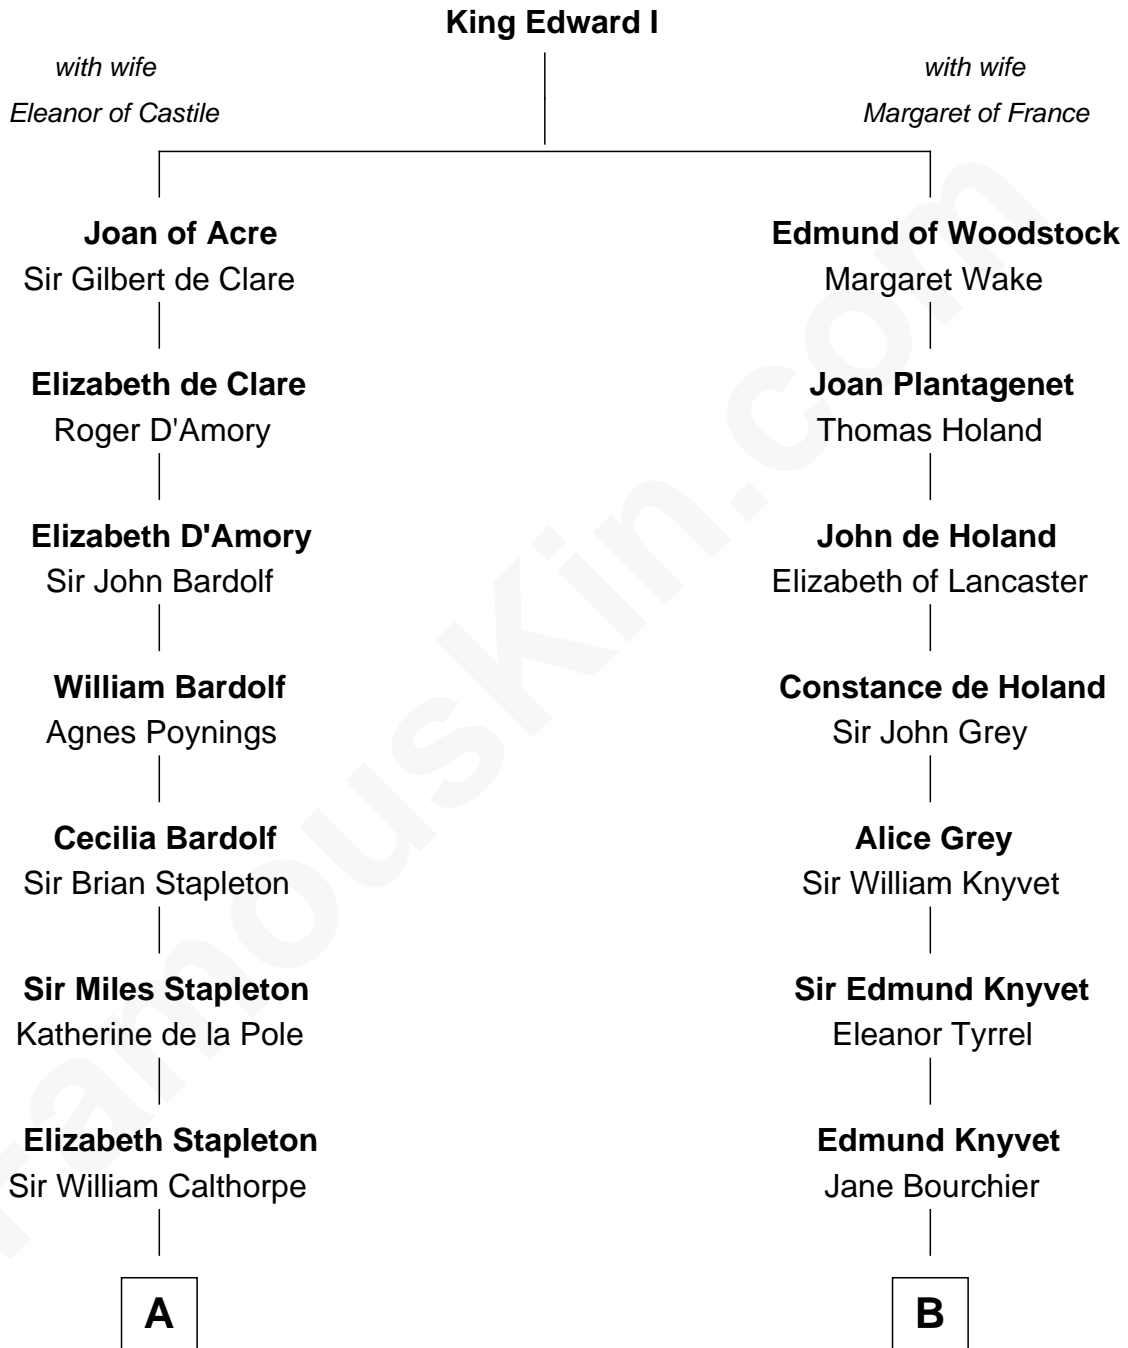

FamousKin.com
Relationship Chart of
Charles Carnan Ridgely
15th Governor of Maryland

17th cousin 4 times removed of

Angela Y. Davis
Civil Rights Activist and former Black Panther

C

Henrietta Ann Mallett

Hugh Campbell

Henrietta C. Campbell

Murphy Valentine Jones

Murphy Renchor Jones

Mollie Spencer

Benjamin Frank Davis

Sallye Margarite Bell

Angela Y. Davis

Civil Rights Activist and former Black Panther