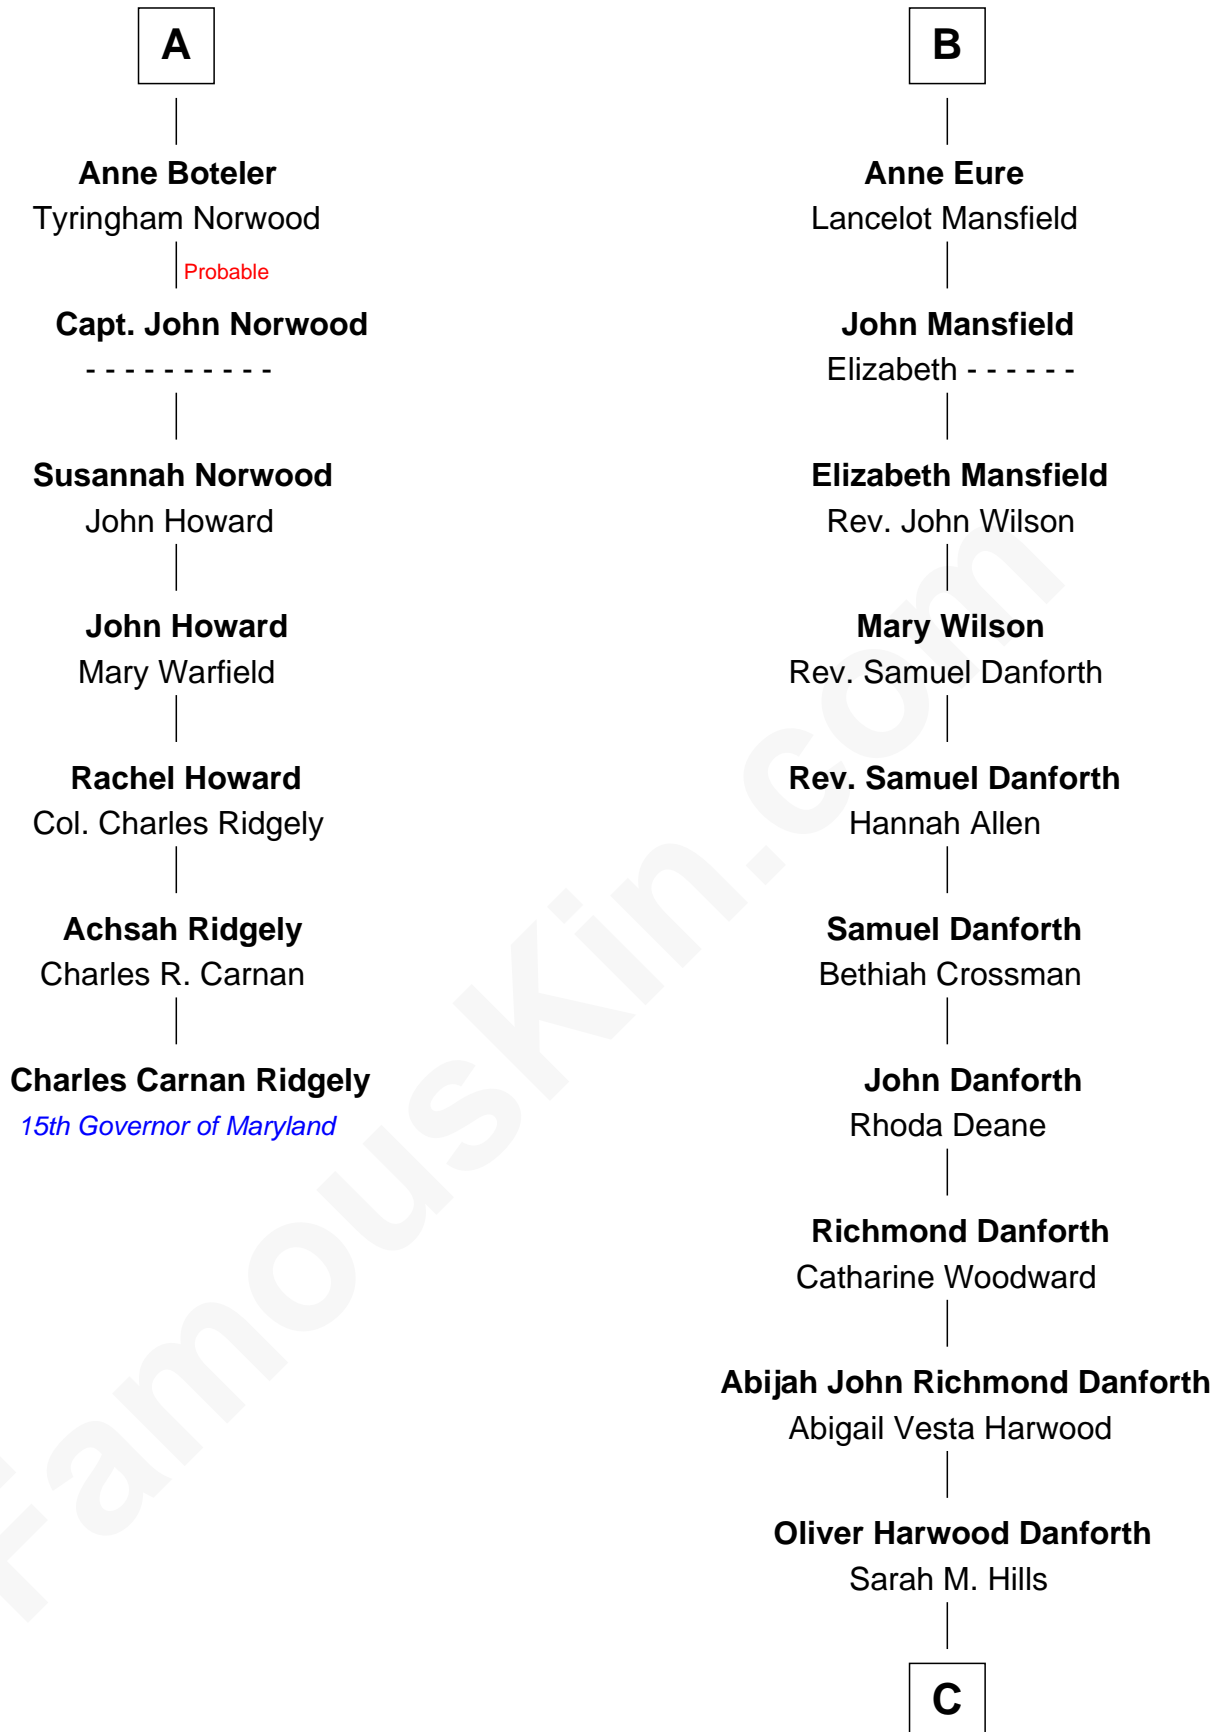

**FamousKin.com**  
**Relationship Chart of**  
**Charles Carnan Ridgely**  
*15th Governor of Maryland*

**13th cousin 7 times removed of**  
**Zach Snyder**  
*Filmmaker*

**C**

—  
**Jennie Minerva Danforth**

John Batchelder Manley

—  
**Helen Danforth Manley**

Dr. Edgar Earl Reeves

—  
**Marsha Manley Reeves**

Charles Edward Snyder

—  
**Zach Snyder**

*Filmmaker*