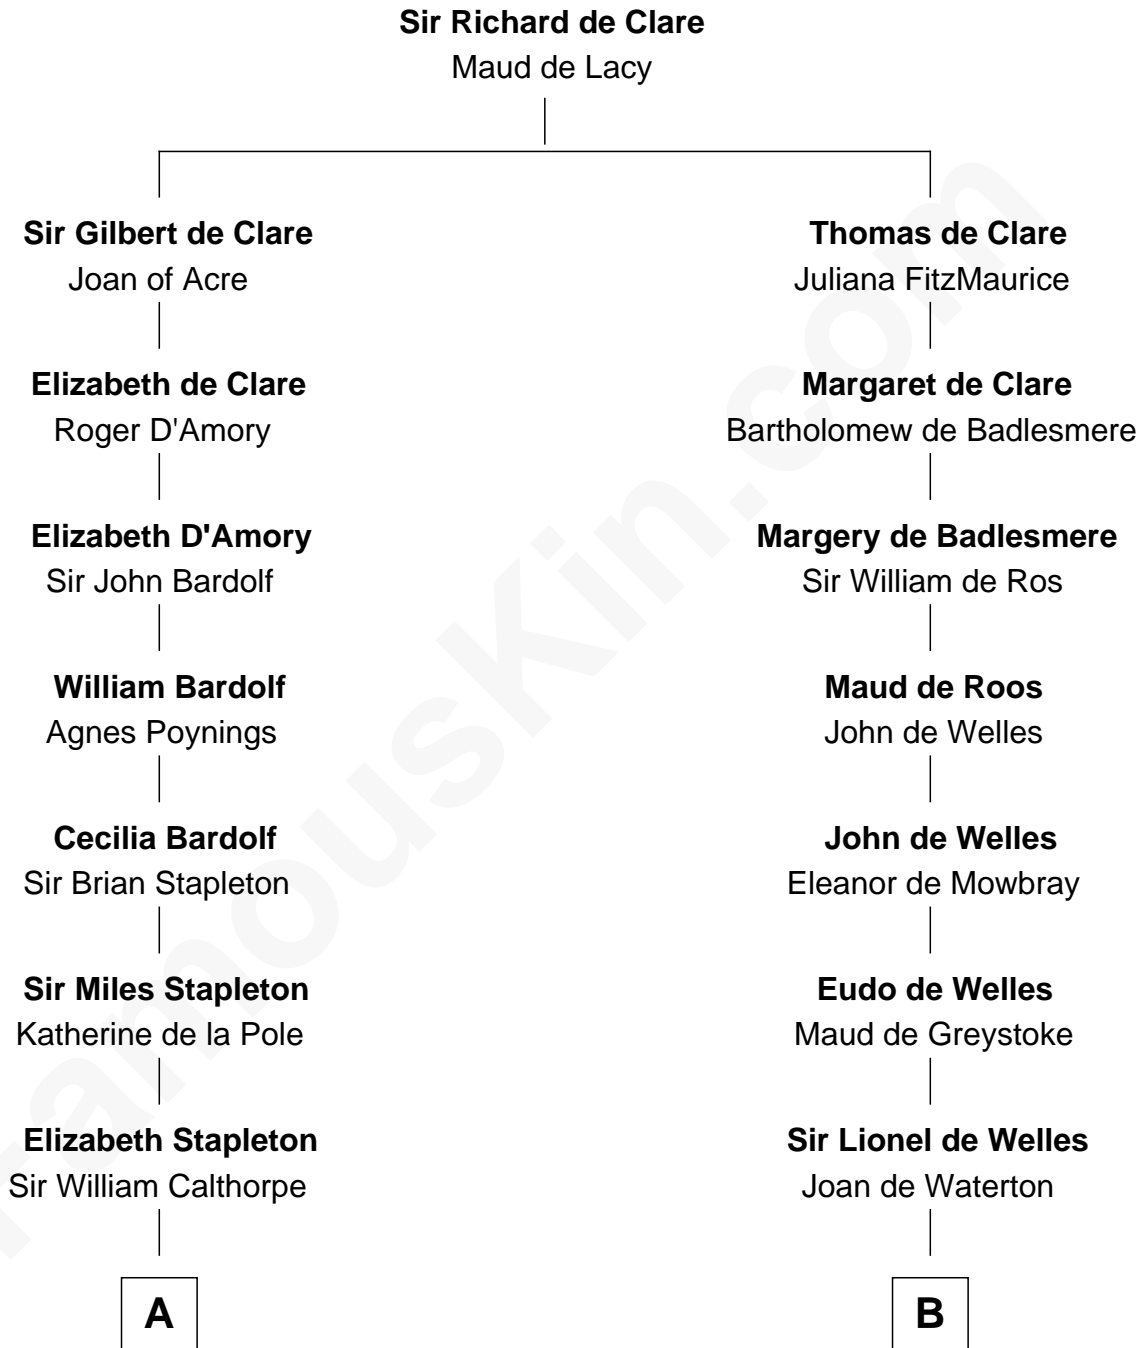

**FamousKin.com**  
**Relationship Chart of**  
**Charles Carnan Ridgely**  
*15th Governor of Maryland*

17th cousin 4 times removed of

**Robert Frost**  
*Poet and Playwright*

**C**

**William Frost**

Sarah Holt

**Samuel Abbott Frost**

Mary Blunt

**William Prescott Frost**

Judith Colcord

**William Prescott Frost**

Isabella Moodie

**Robert Frost**

*Poet and Playwright*