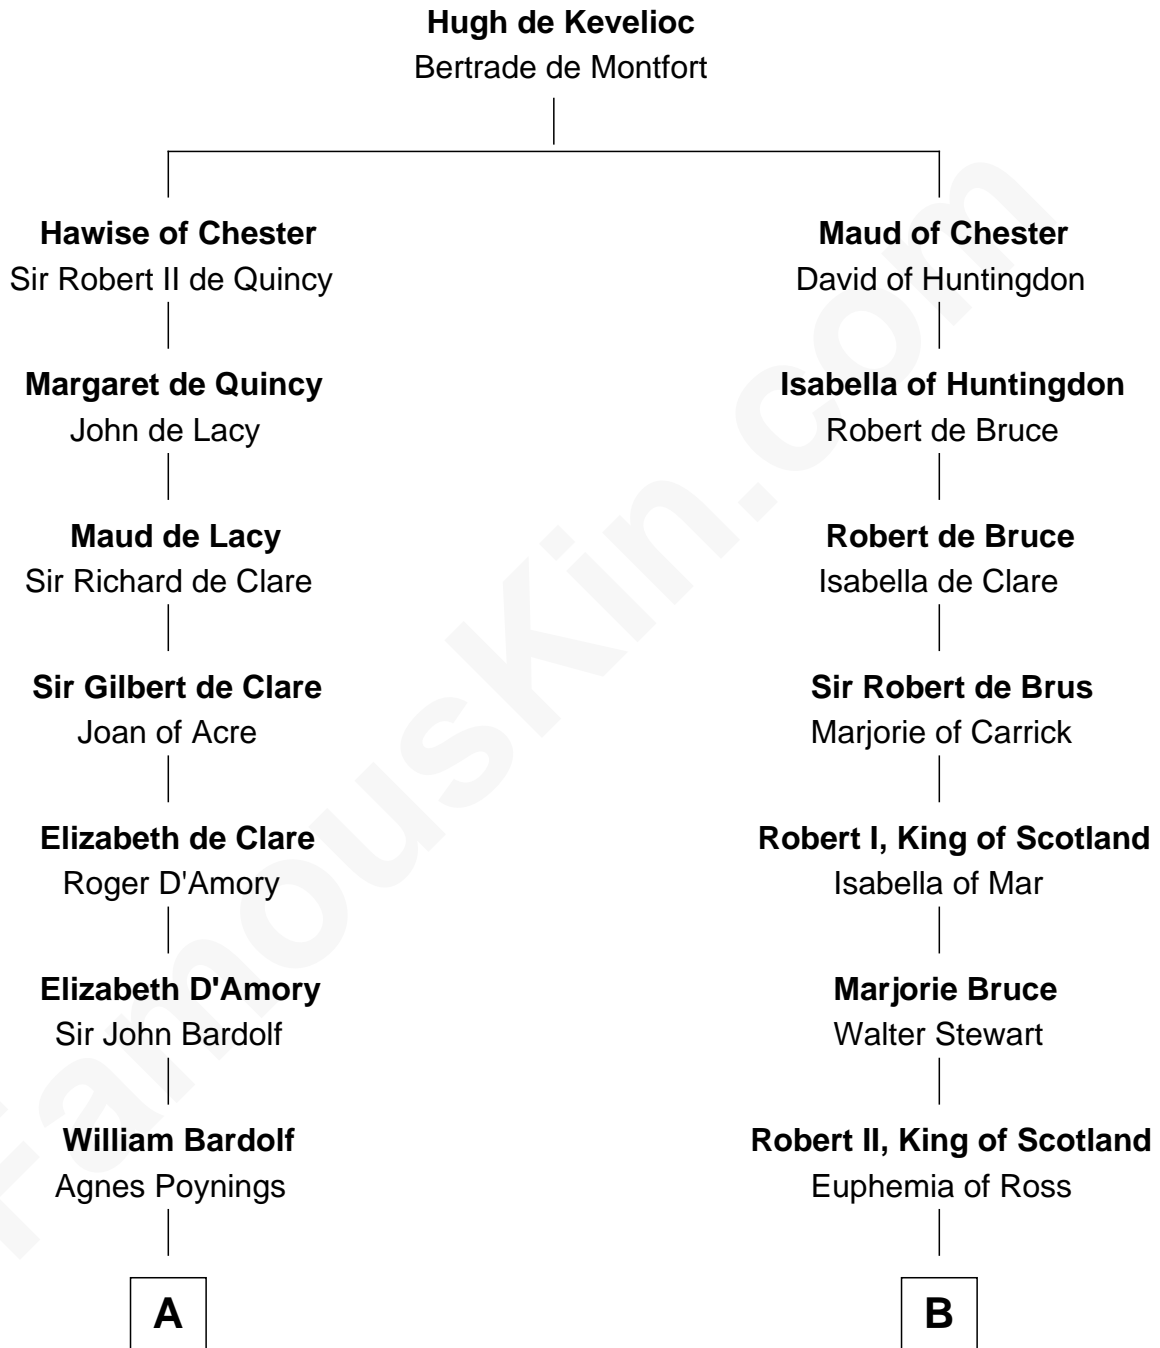

FamousKin.com
Relationship Chart of
Charles Carnan Ridgely
15th Governor of Maryland

18th cousin 2 times removed of
Major John Pitcairn
British Commander at Battle of Lexington

FamousKin.com