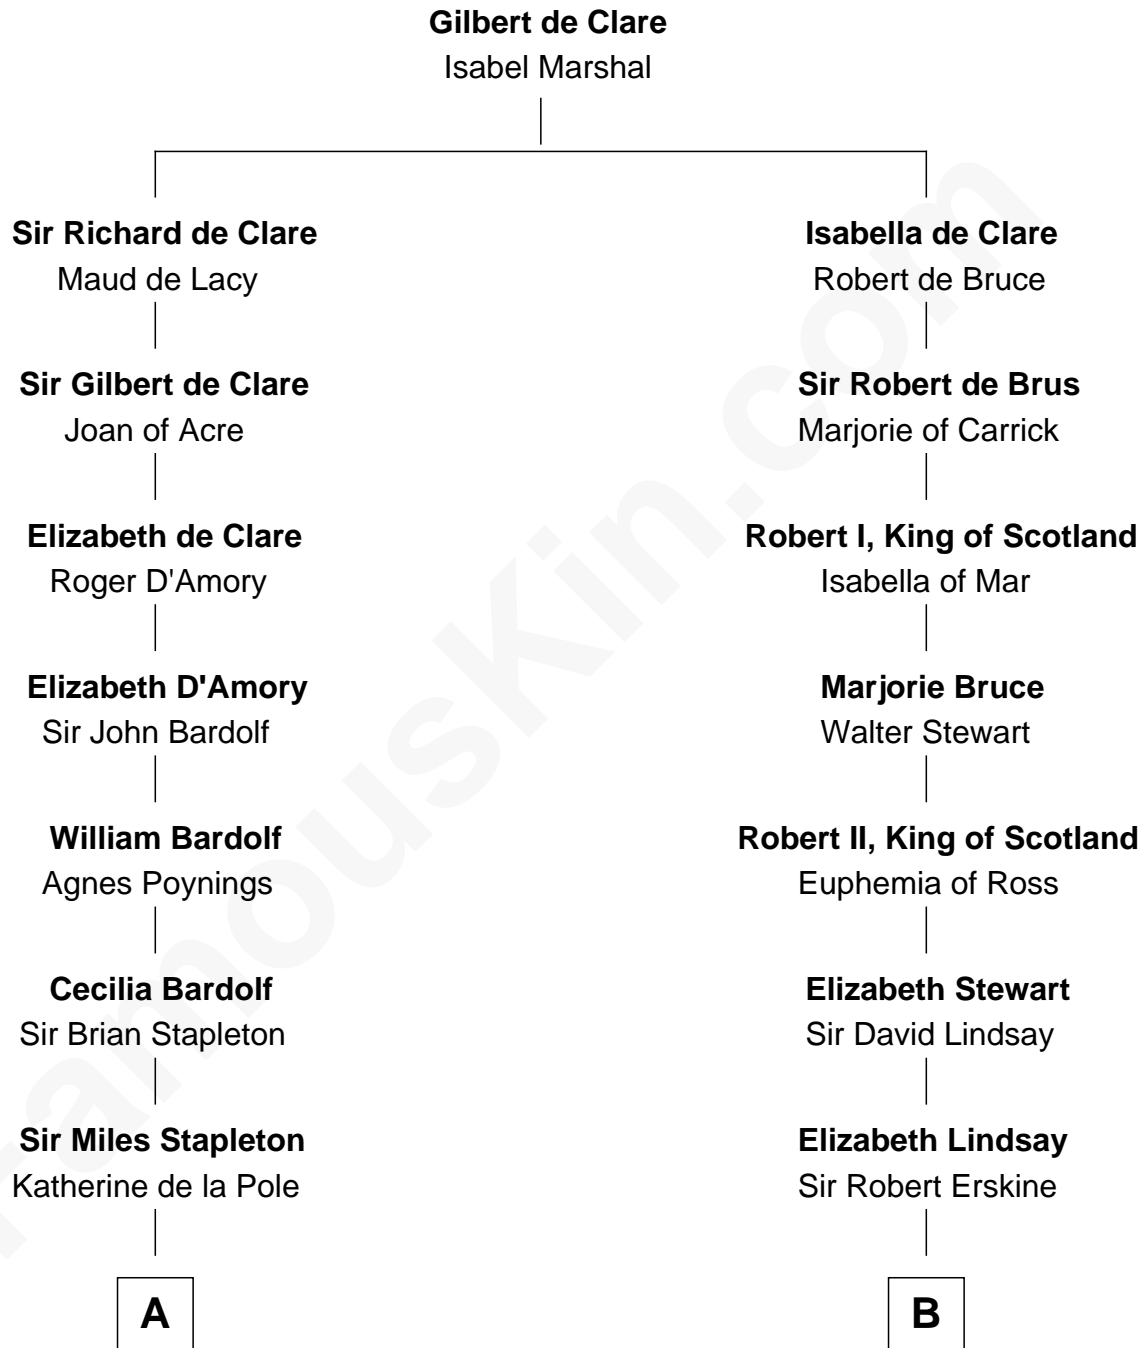

**FamousKin.com**  
**Relationship Chart of**  
**Charles Carnan Ridgely**  
*15th Governor of Maryland*

**16th cousin 2 times removed of**  
**Major John Pitcairn**  
*British Commander at Battle of Lexington*

**C**

**Achsah Ridgely**  
Charles R. Carnan

**Charles Carnan Ridgely**  
*15th Governor of Maryland*

FamousKin.com