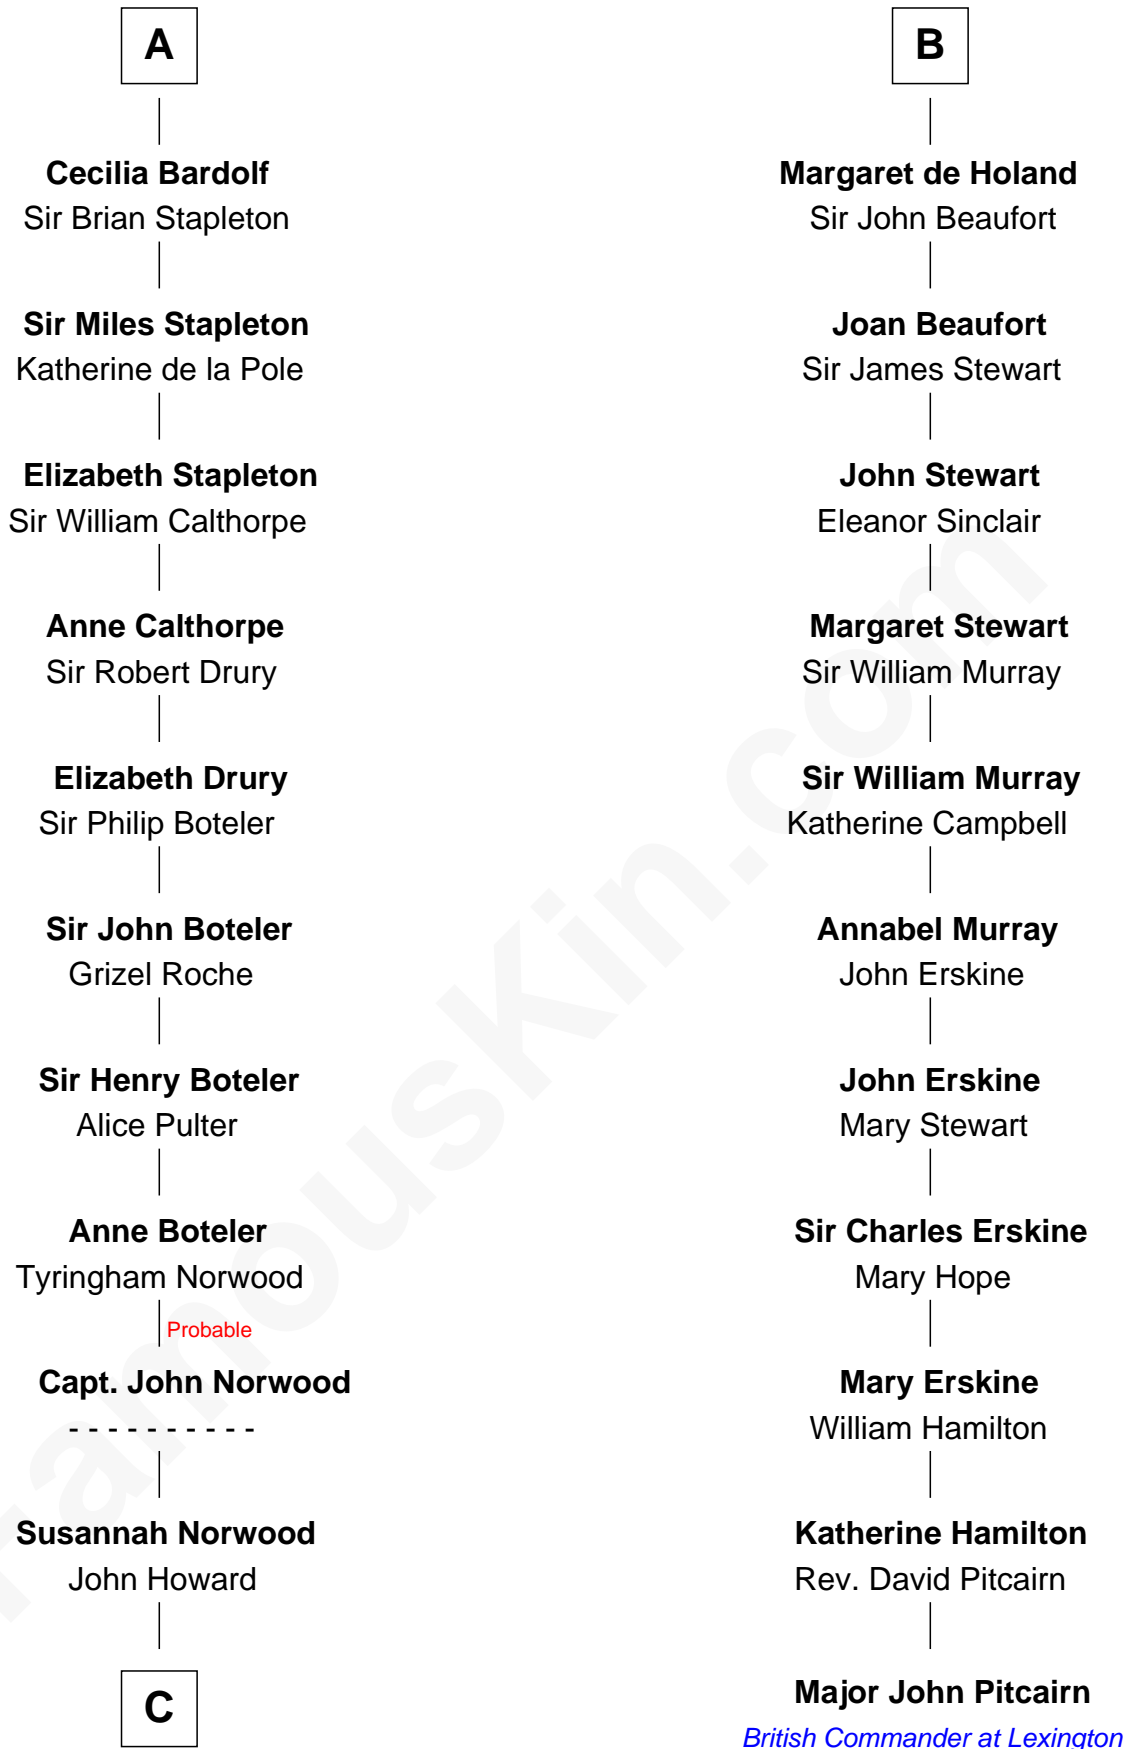

FamousKin.com
Relationship Chart of
Charles Carnan Ridgely
15th Governor of Maryland

17th cousin 3 times removed of

Major John Pitcairn
British Commander at Battle of Lexington

C

—
John Howard

Mary Warfield

—
Rachel Howard

Col. Charles Ridgely

—
Achsah Ridgely

Charles R. Carnan

—
Charles Carnan Ridgely

15th Governor of Maryland

FamousKin.com