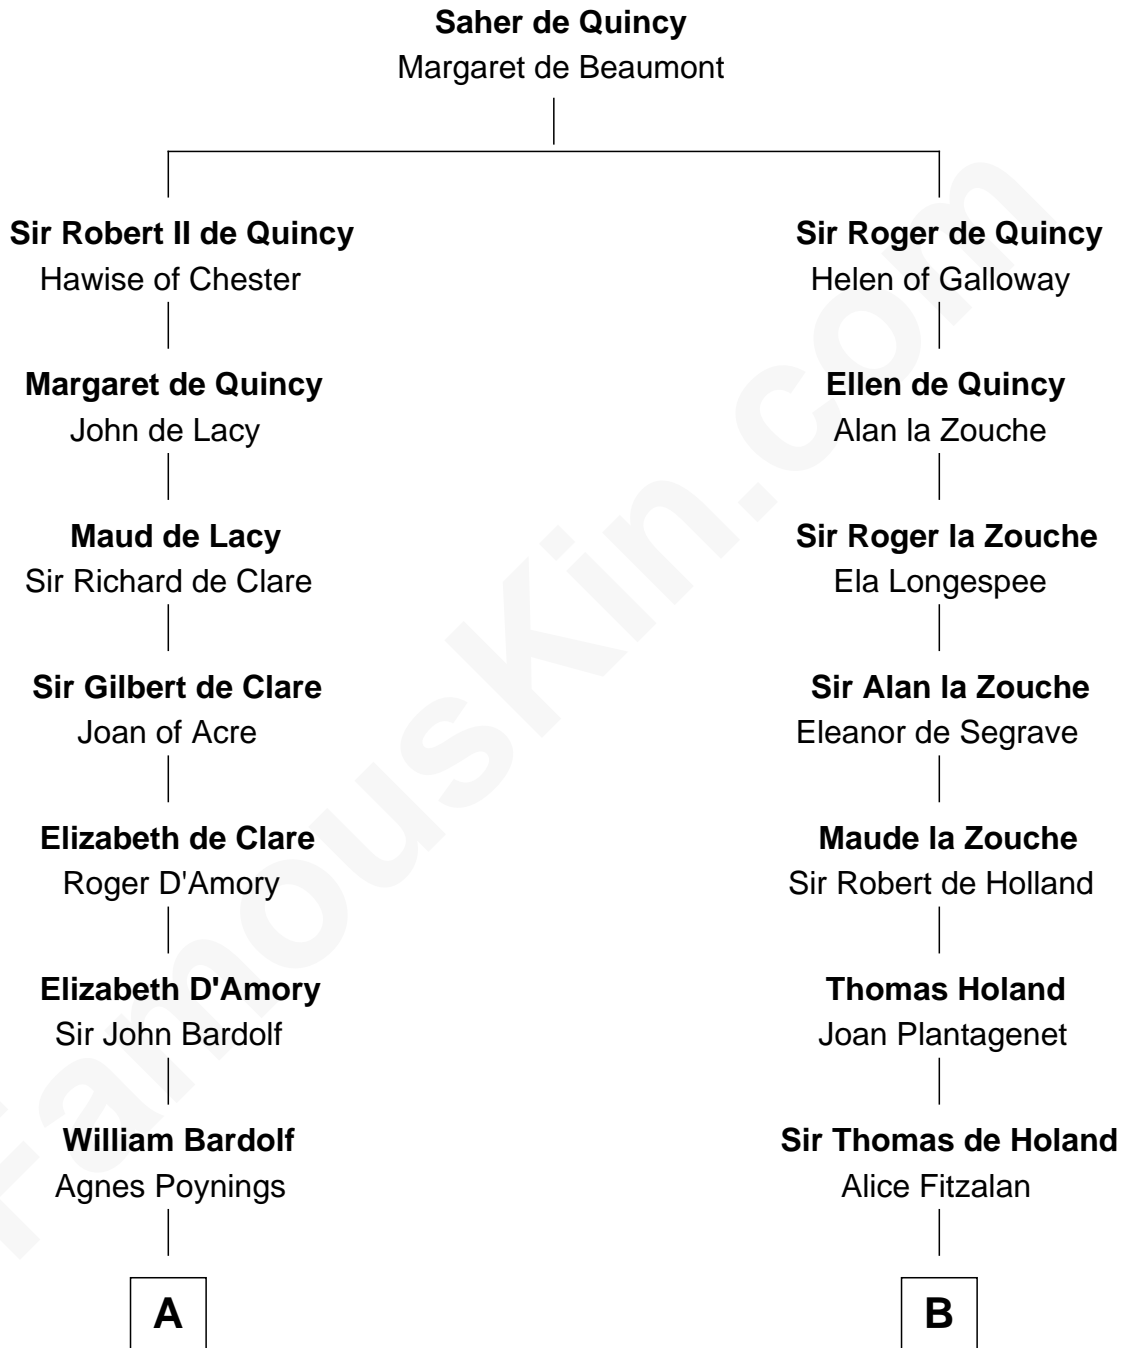

FamousKin.com
Relationship Chart of
Charles Carnan Ridgely
15th Governor of Maryland

17th cousin 3 times removed of

Major John Pitcairn
British Commander at Battle of Lexington

C

—
John Howard

Mary Warfield

—
Rachel Howard

Col. Charles Ridgely

—
Achsah Ridgely

Charles R. Carnan

—
Charles Carnan Ridgely

15th Governor of Maryland

FamousKin.com