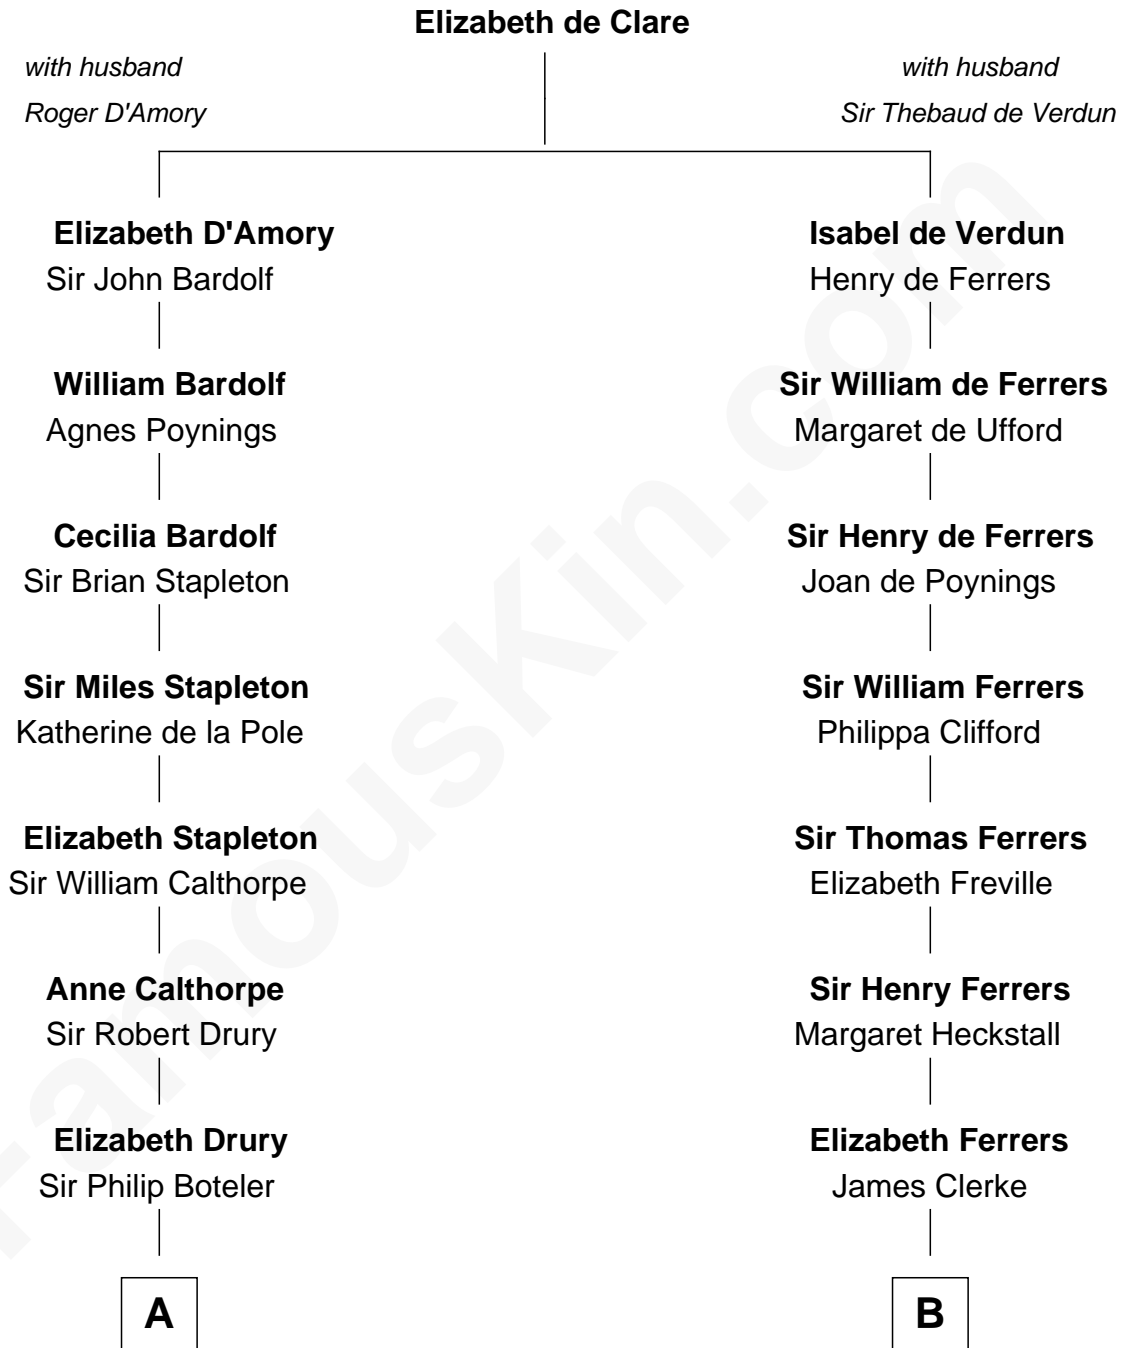

FamousKin.com
Relationship Chart of
Charles Carnan Ridgely
15th Governor of Maryland

15th cousin 5 times removed of

Marilyn Monroe
Actress, Model, and Singer

C

—
Susan Bateman Almy

Charles Adams Gifford

—
Frederick Almy Gifford

Elizabeth Easton Tennant

—
Charles Stanley Gifford

Gladys Pearl Monroe

—
Marilyn Monroe

Actress, Model, and Singer