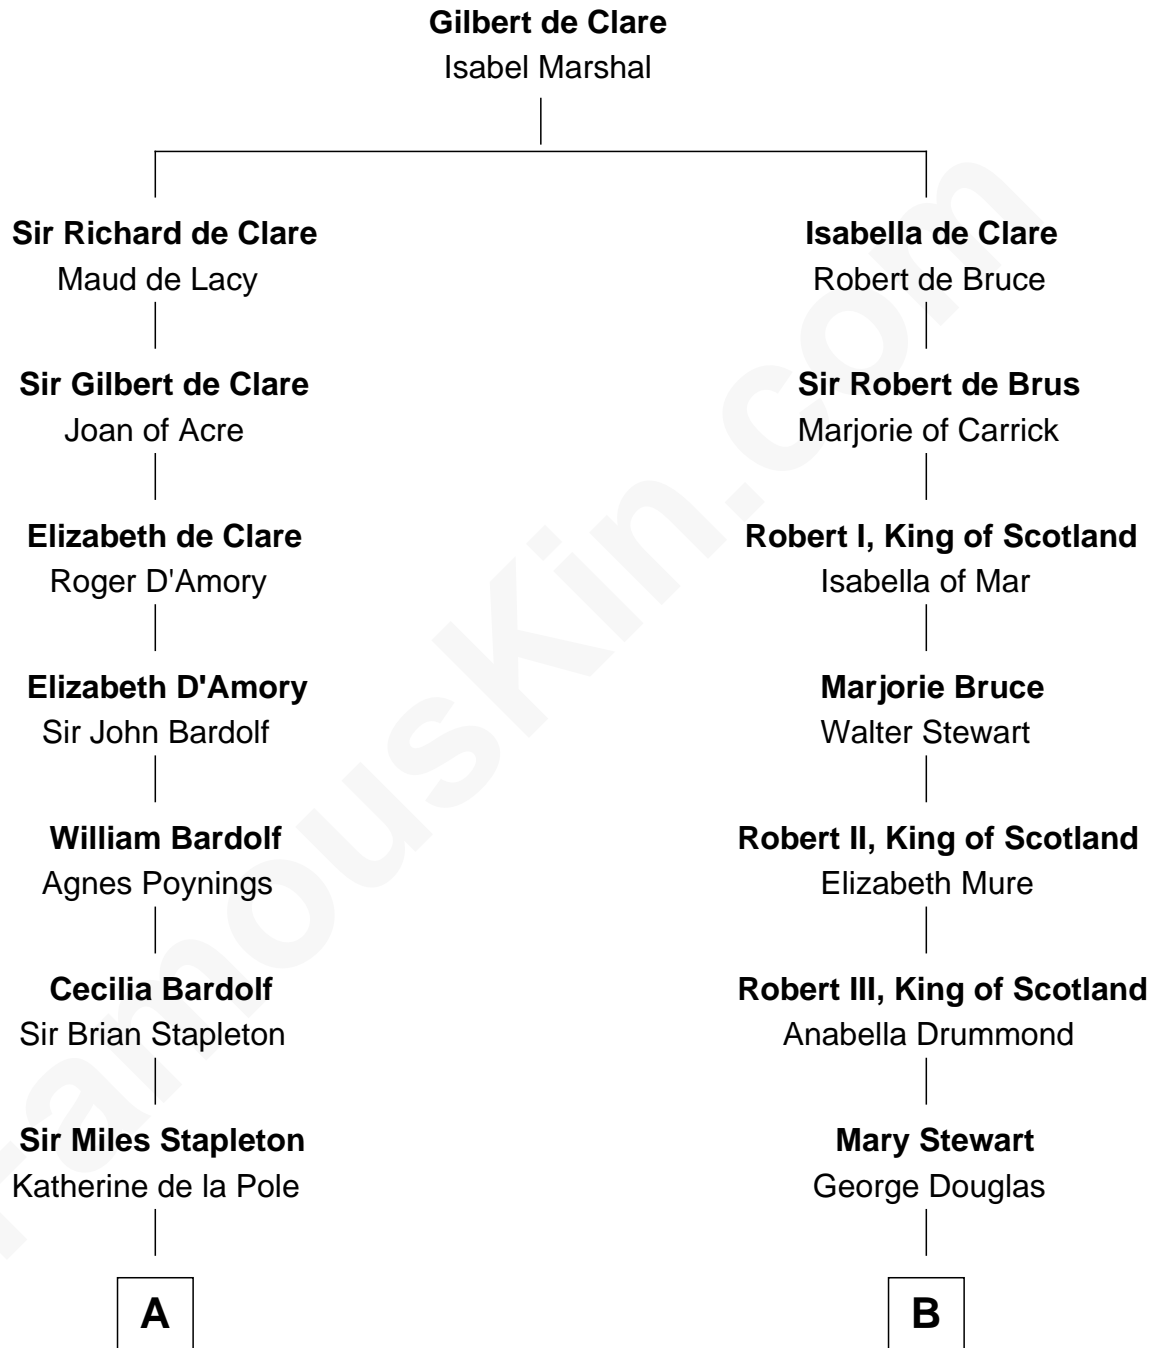

**FamousKin.com**  
**Relationship Chart of**  
**Charles Carnan Ridgely**  
*15th Governor of Maryland*

**18th cousin 2 times removed of**  
**Noel Coward**  
*Playwright, Actor, and Songwriter*

**C**

**Achsah Ridgely**  
Charles R. Carnan

**Charles Carnan Ridgely**  
*15th Governor of Maryland*

**D**

**Henry Veitch**  
Margaret Harrison

**Henry Gordon Veitch**  
Mary Kathleen Synch

**Violet Agnes Veitch**  
Arthur Sabin Coward

**Noel Coward**  
*Playwright, Actor, and Songwriter*