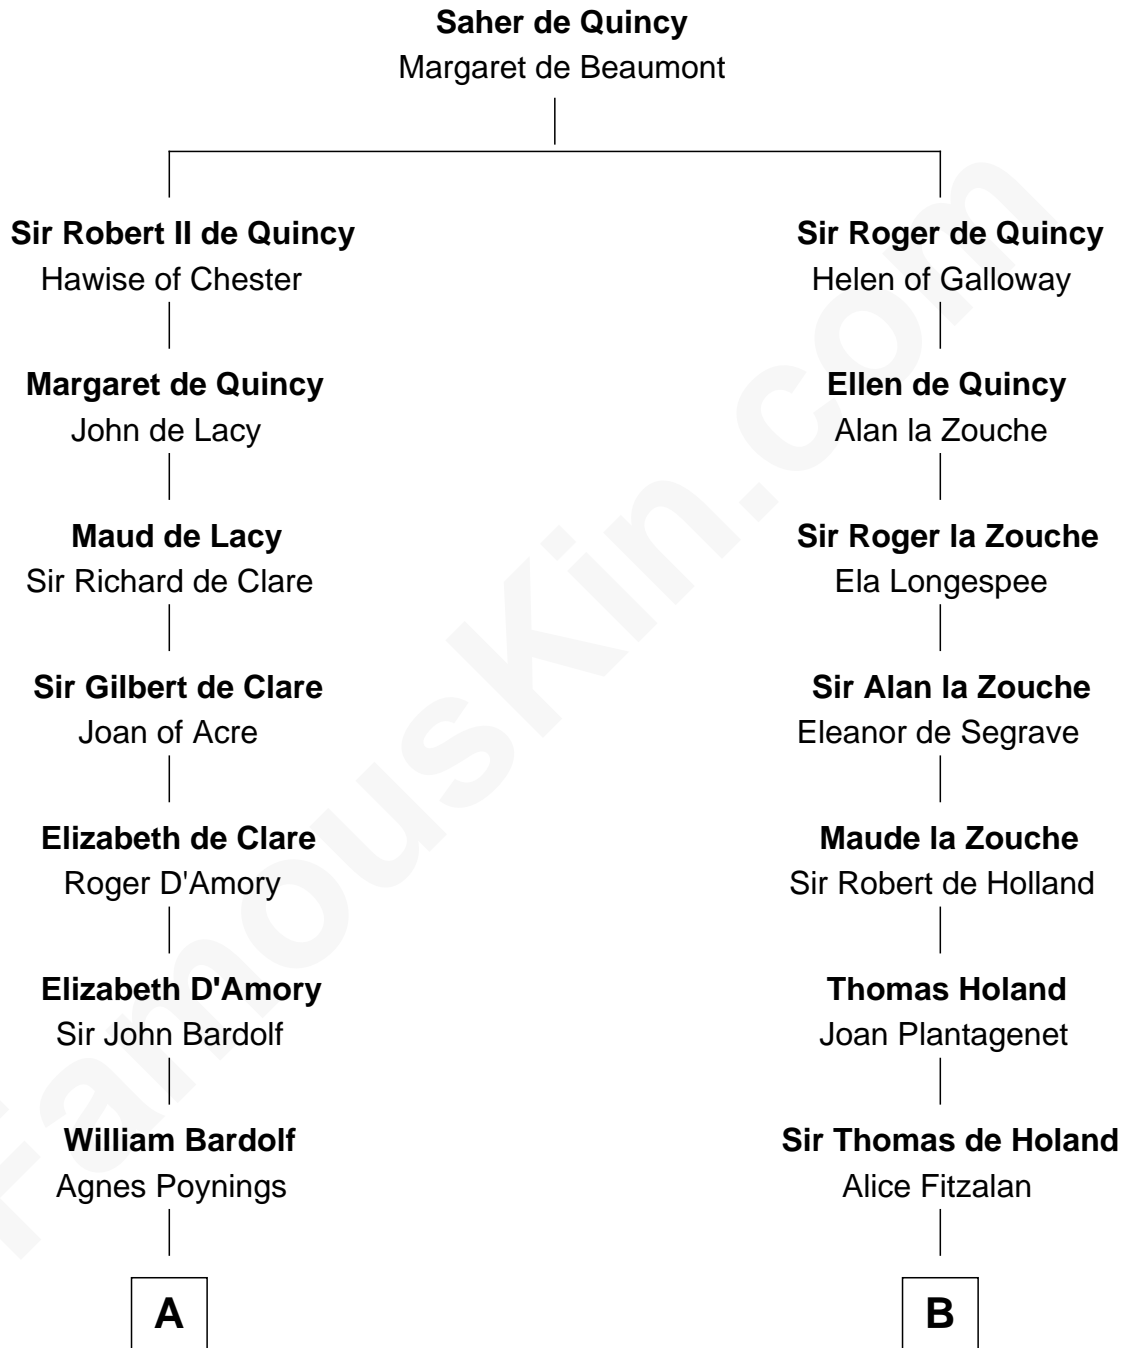

FamousKin.com
Relationship Chart of
Charles Carnan Ridgely
15th Governor of Maryland

20th cousin 1 time removed of
Noel Coward
Playwright, Actor, and Songwriter

C

John Howard

Mary Warfield

Rachel Howard

Col. Charles Ridgely

Achsah Ridgely

Charles R. Carnan

Charles Carnan Ridgely

15th Governor of Maryland

D

John Veitch

Barbara Ainslie

Henry Veitch