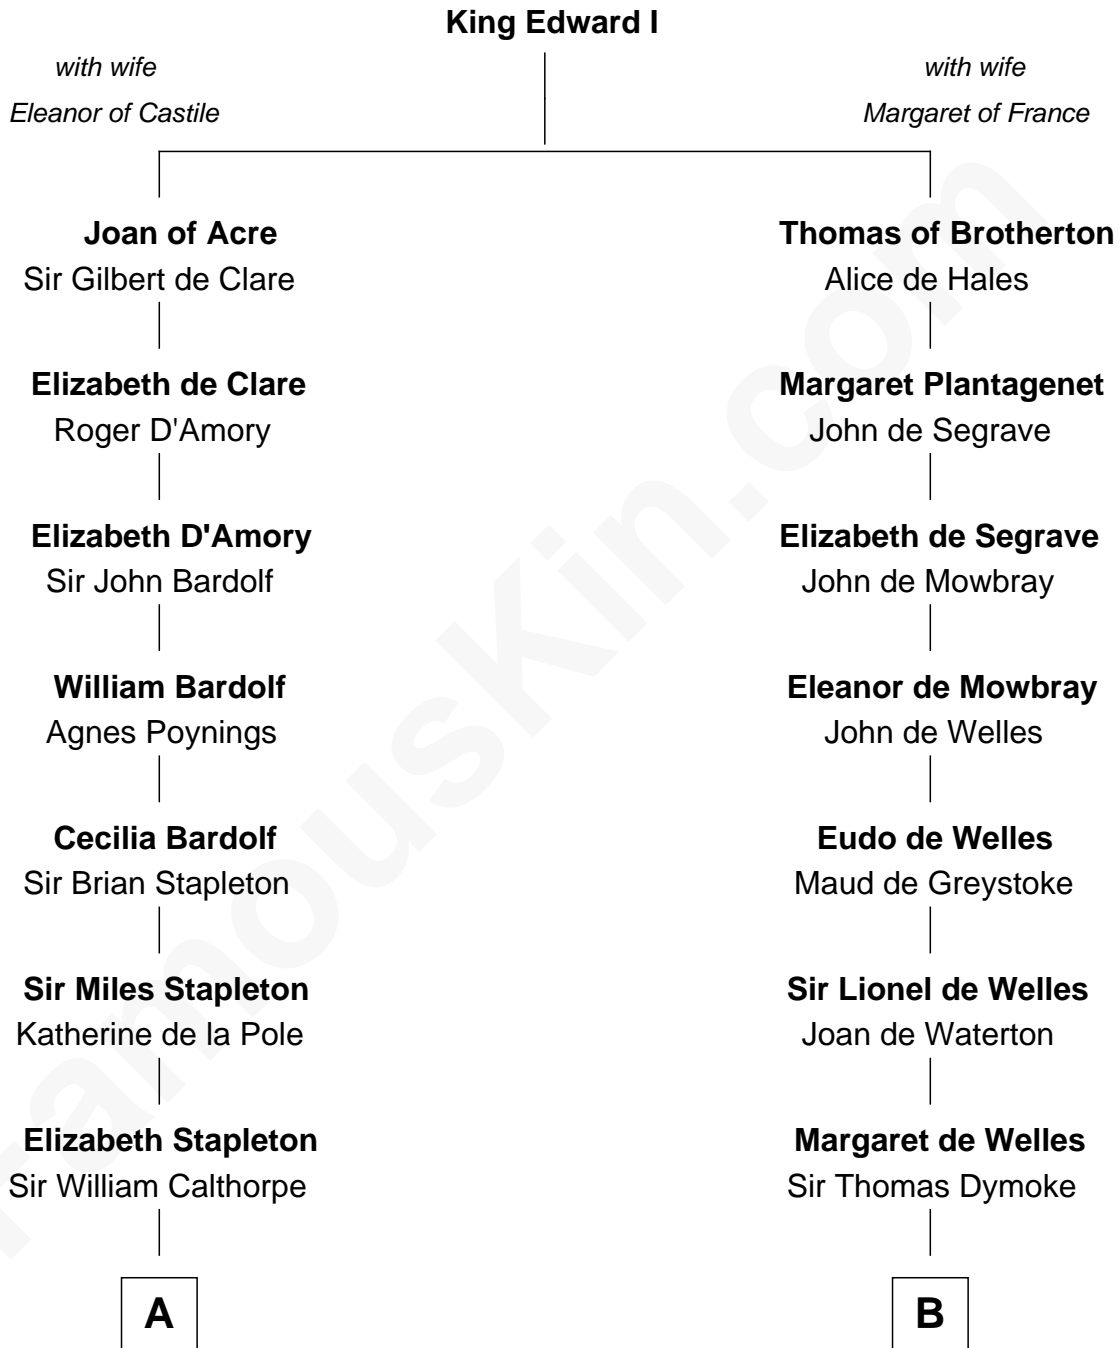

FamousKin.com

Relationship Chart of

Charles Carnan Ridgely

15th Governor of Maryland

17th cousin 1 time removed of

Ralph Waldo Emerson

American Poet

C