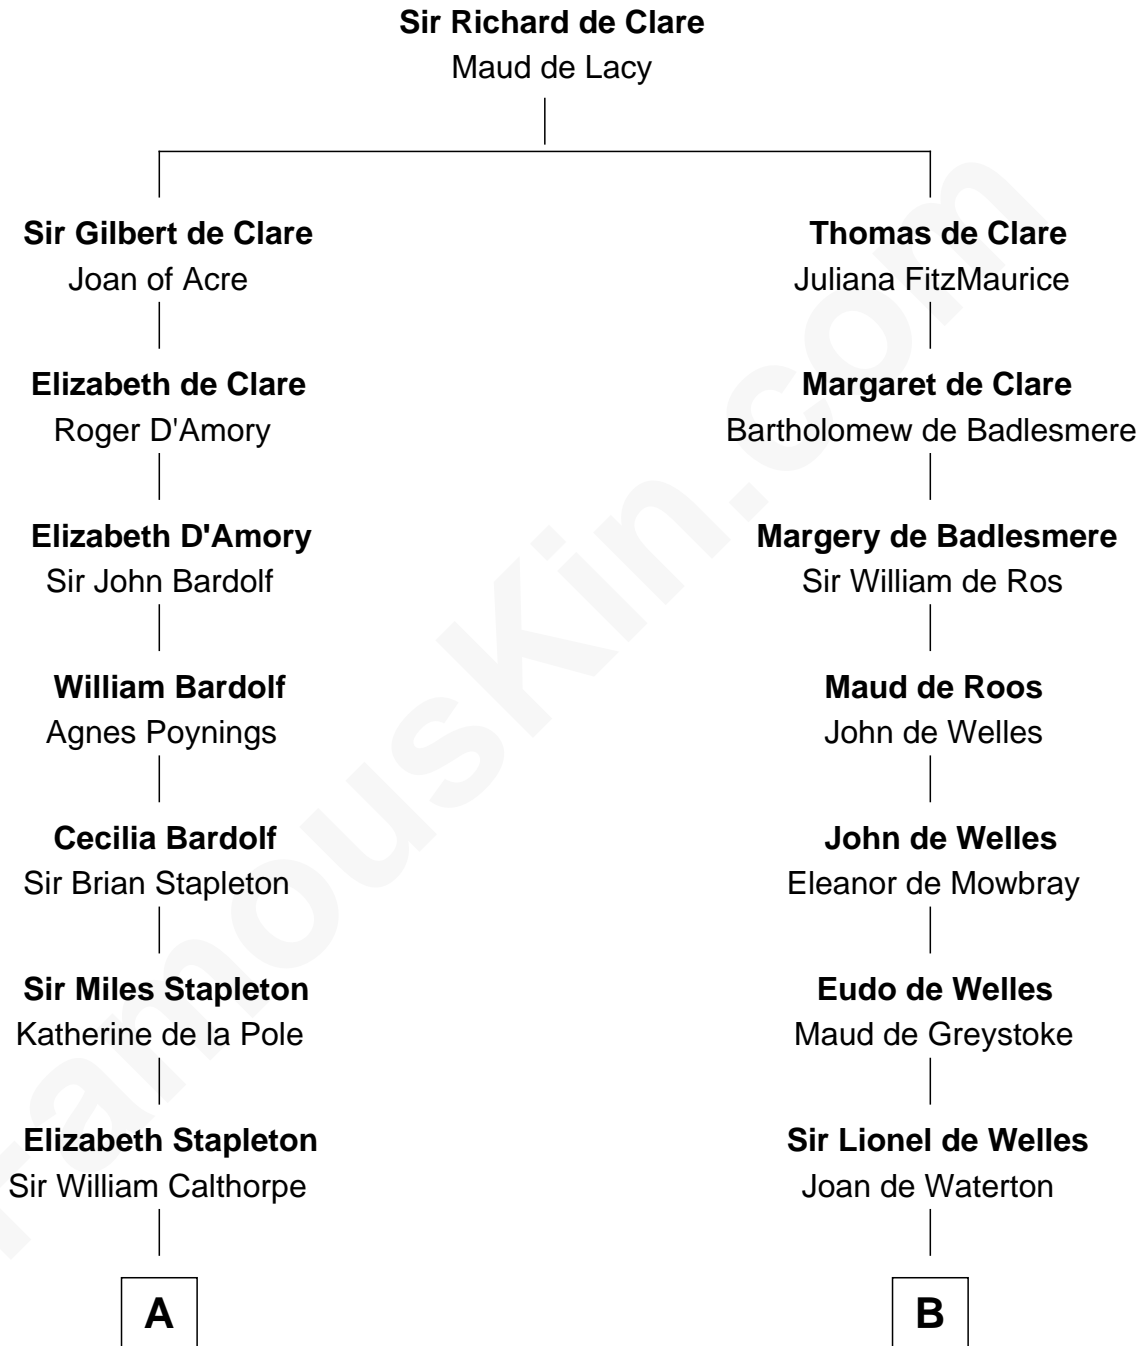

FamousKin.com

Relationship Chart of

Charles Carnan Ridgely

15th Governor of Maryland

17th cousin 2 times removed of

Ralph Waldo Emerson

American Poet

C