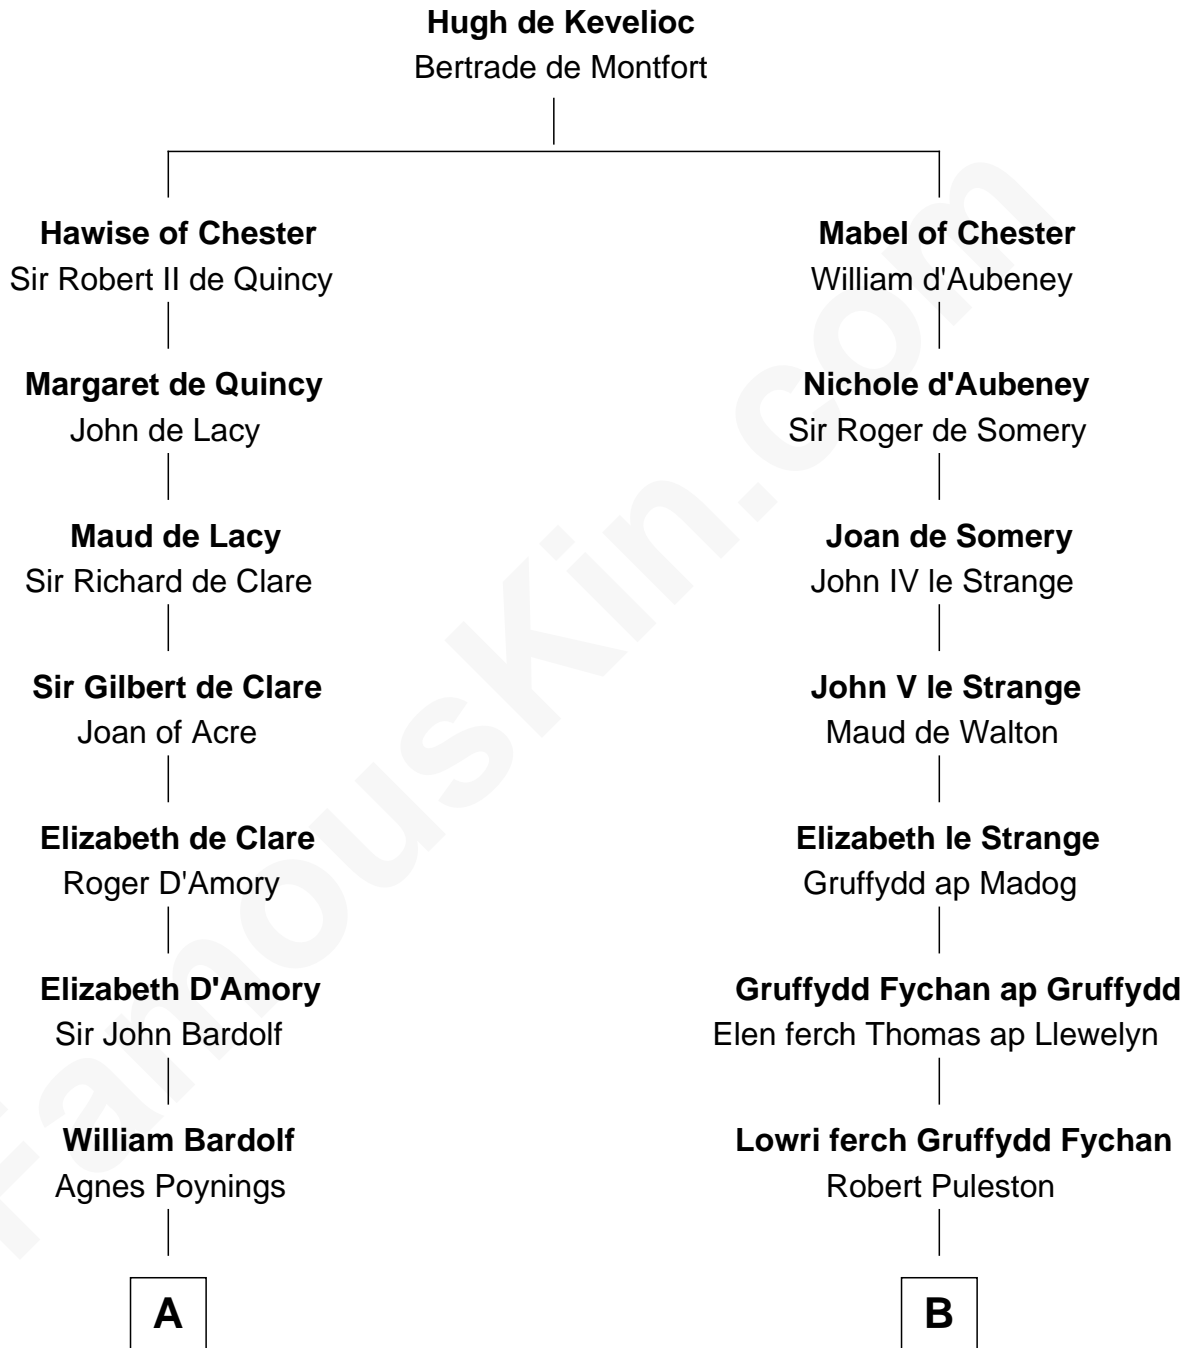

**FamousKin.com**  
**Relationship Chart of**  
**Charles Carnan Ridgely**  
*15th Governor of Maryland*

**17th cousin 3 times removed of**  
**General William Whipple**  
*Signer of the Declaration of Independence*

**C**

—  
**John Howard**

Mary Warfield

—  
**Rachel Howard**

Col. Charles Ridgely

—  
**Achsah Ridgely**

Charles R. Carnan

—  
**Charles Carnan Ridgely**

*15th Governor of Maryland*

FamousKin.com